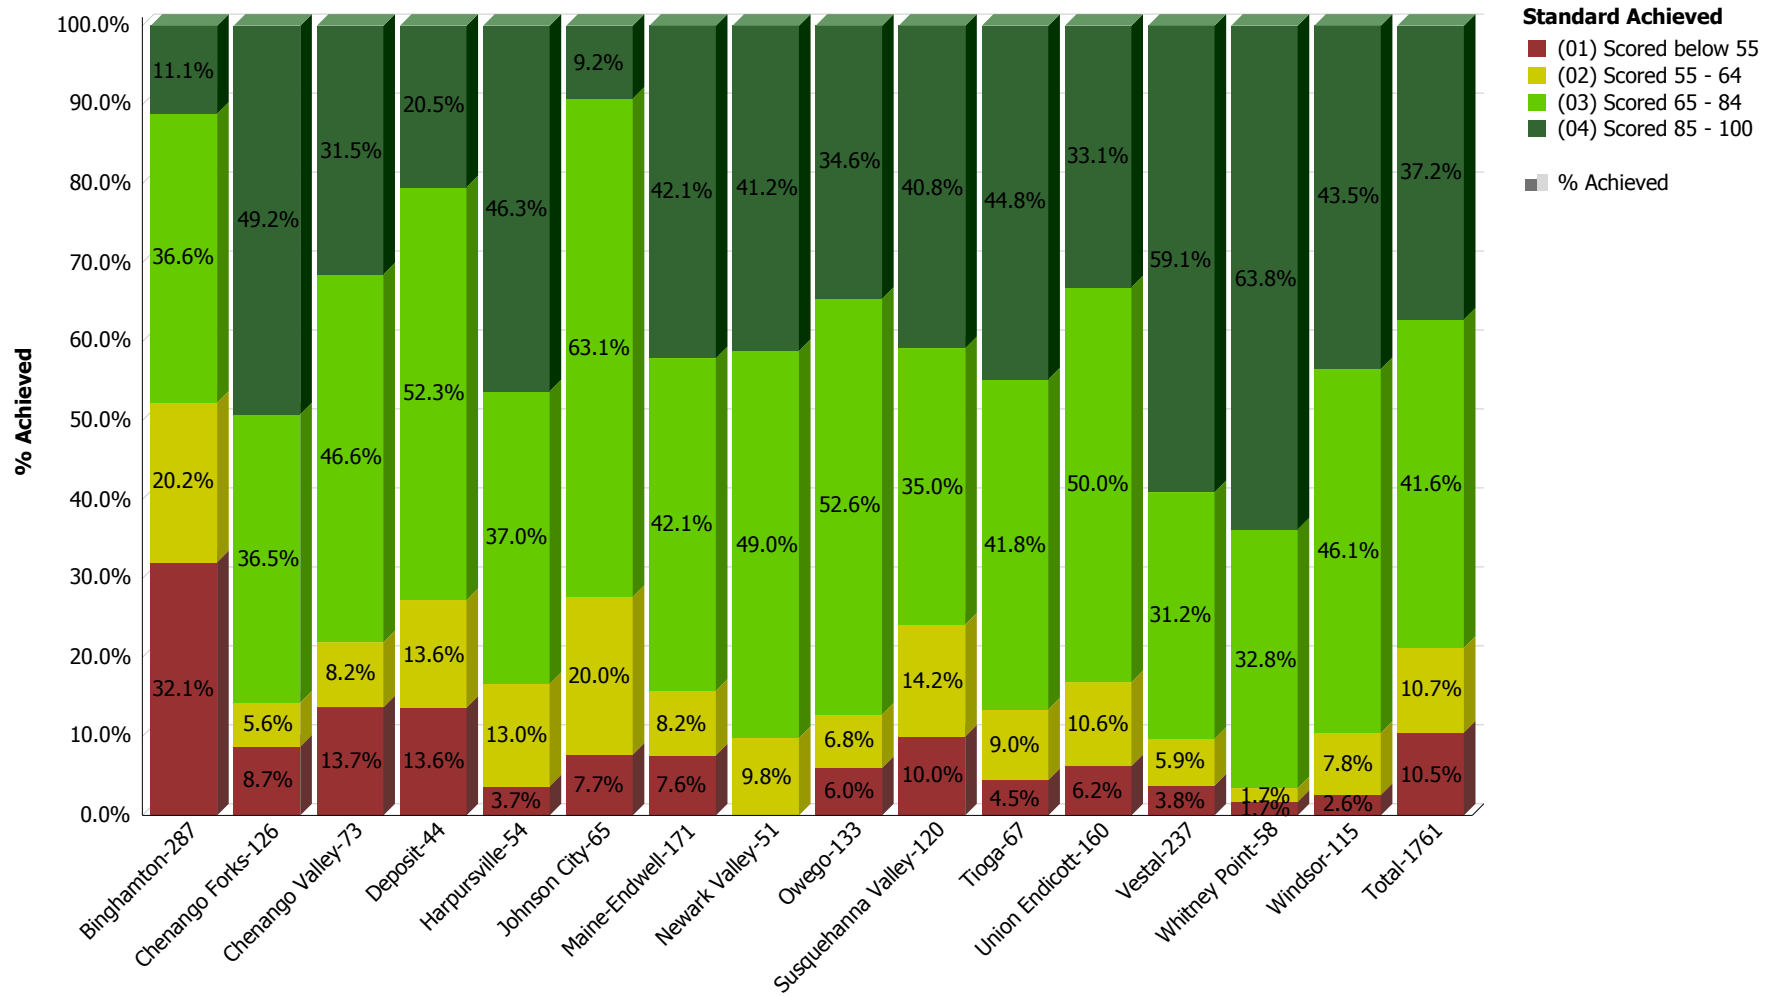

**South Central Regional Information Center (SCRIC)
Performance Levels: 2016 - 2017
Broome BOCES**

Regents Phy Set/Earth Sci - Jun