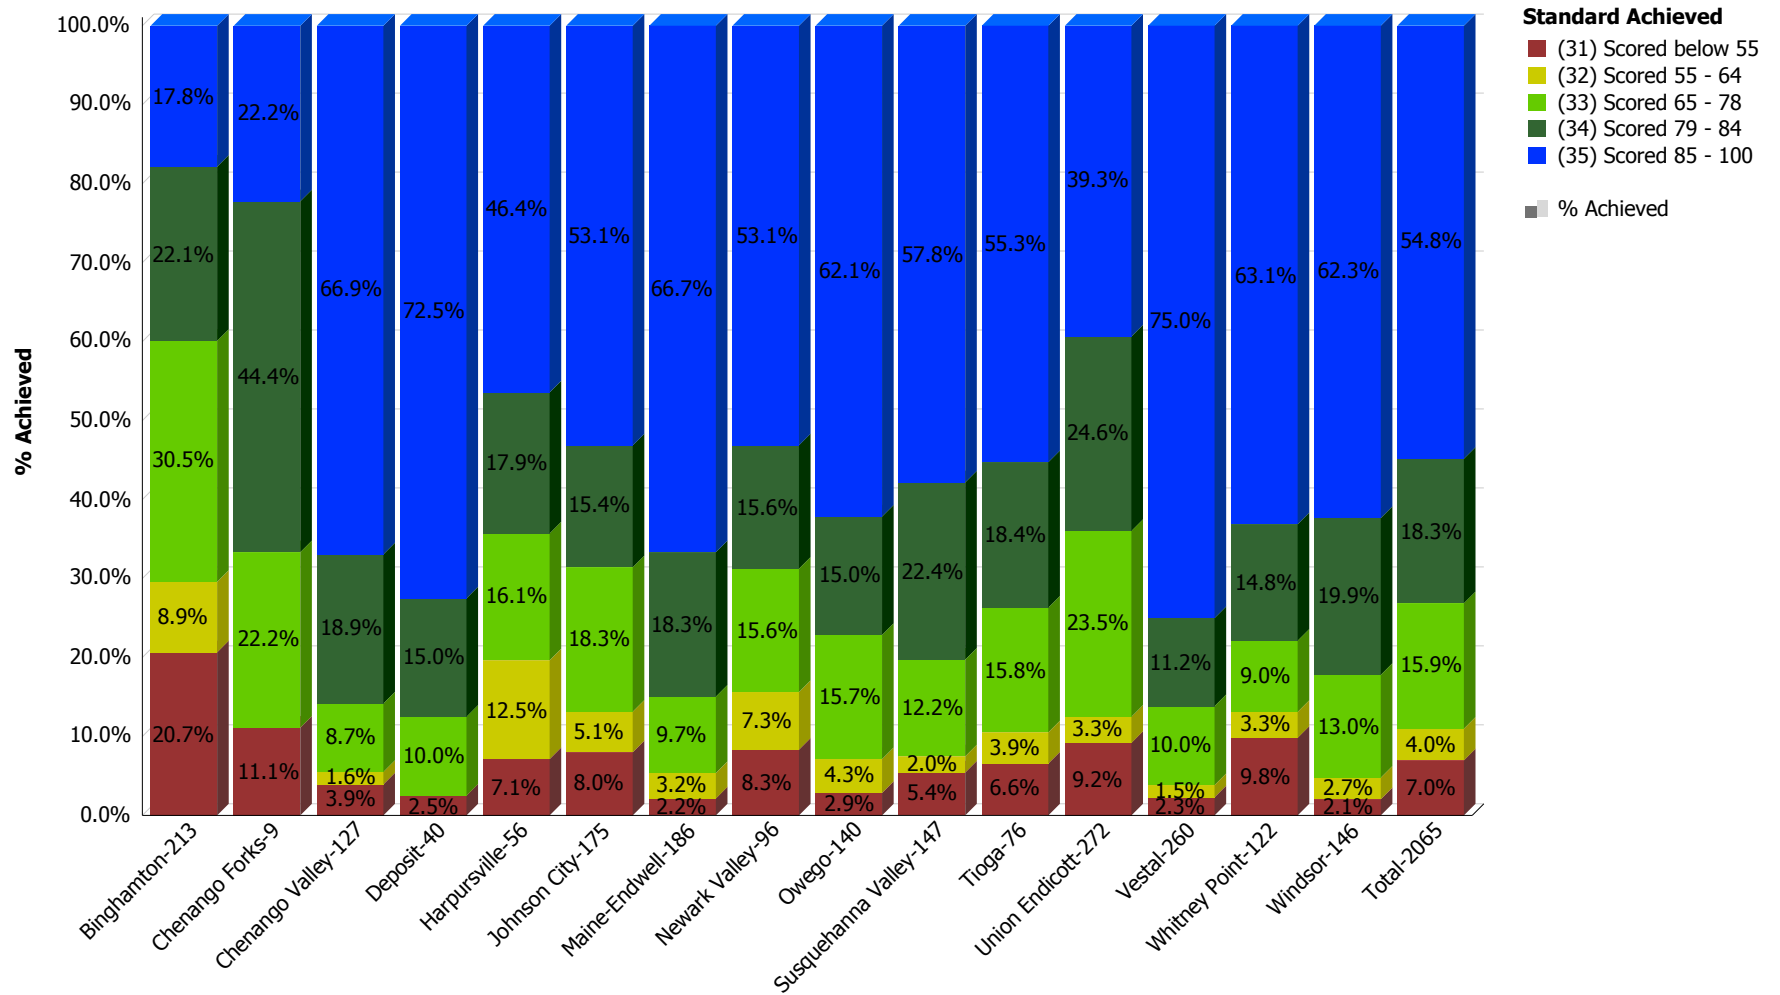

**South Central Regional Information Center (SCRIC)
Performance Levels: 2016 - 2017
Broome BOCES**

Regents Common Core Algebra I - Jun

**South Central Regional Information Center (SCRIC)
Performance Levels: 2016 - 2017
Broome BOCES**

Regents Common Core Algebra II - Jun

**South Central Regional Information Center (SCRIC)
Performance Levels: 2016 - 2017
Broome BOCES**

Regents Common Core ELA - Jun

**South Central Regional Information Center (SCRIC)
Performance Levels: SY2016 - 2017
Broome BOCES**