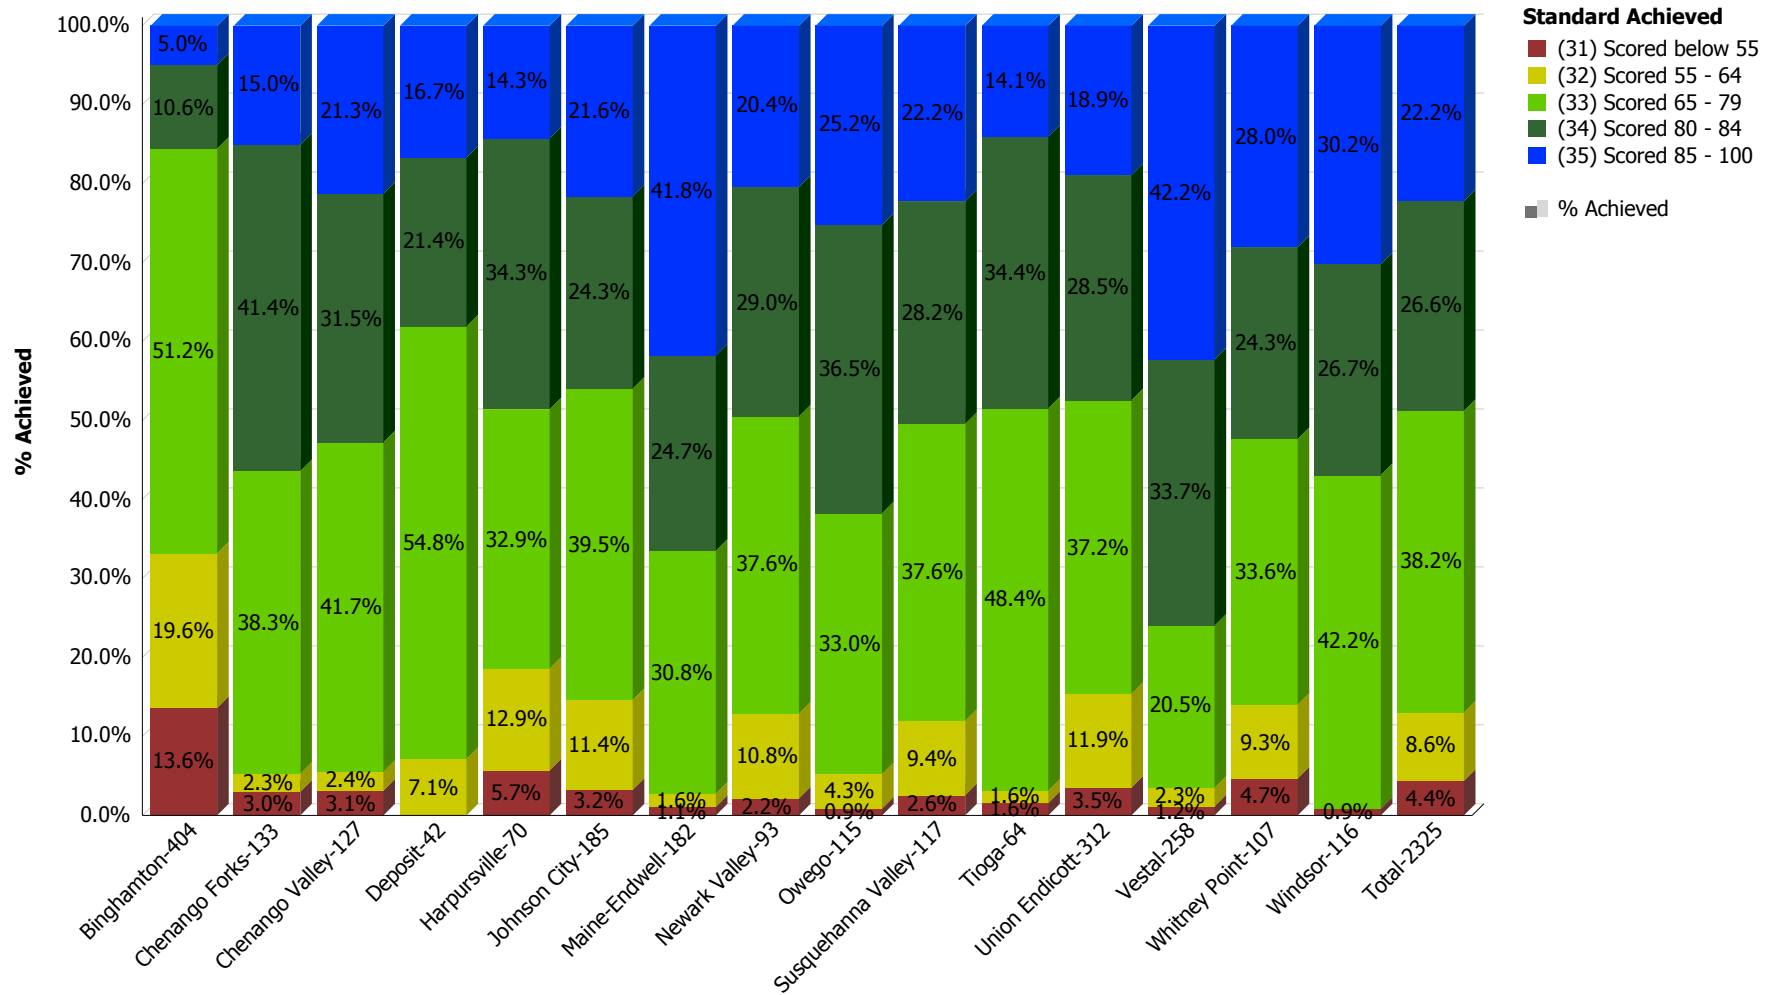

**South Central Regional Information Center (SCRIC)
Performance Levels: 2016 - 2017
Broome BOCES**

Regents Common Core Algebra I - Jun

**South Central Regional Information Center (SCRIC)
Performance Levels: 2016 - 2017
Broome BOCES**

Regents Common Core Algebra II - Jun

**South Central Regional Information Center (SCRIC)
Performance Levels: 2016 - 2017
Broome BOCES**

Regents Common Core ELA - Jun

**South Central Regional Information Center (SCRIC)
Performance Levels: SY2016 - 2017
Broome BOCES**