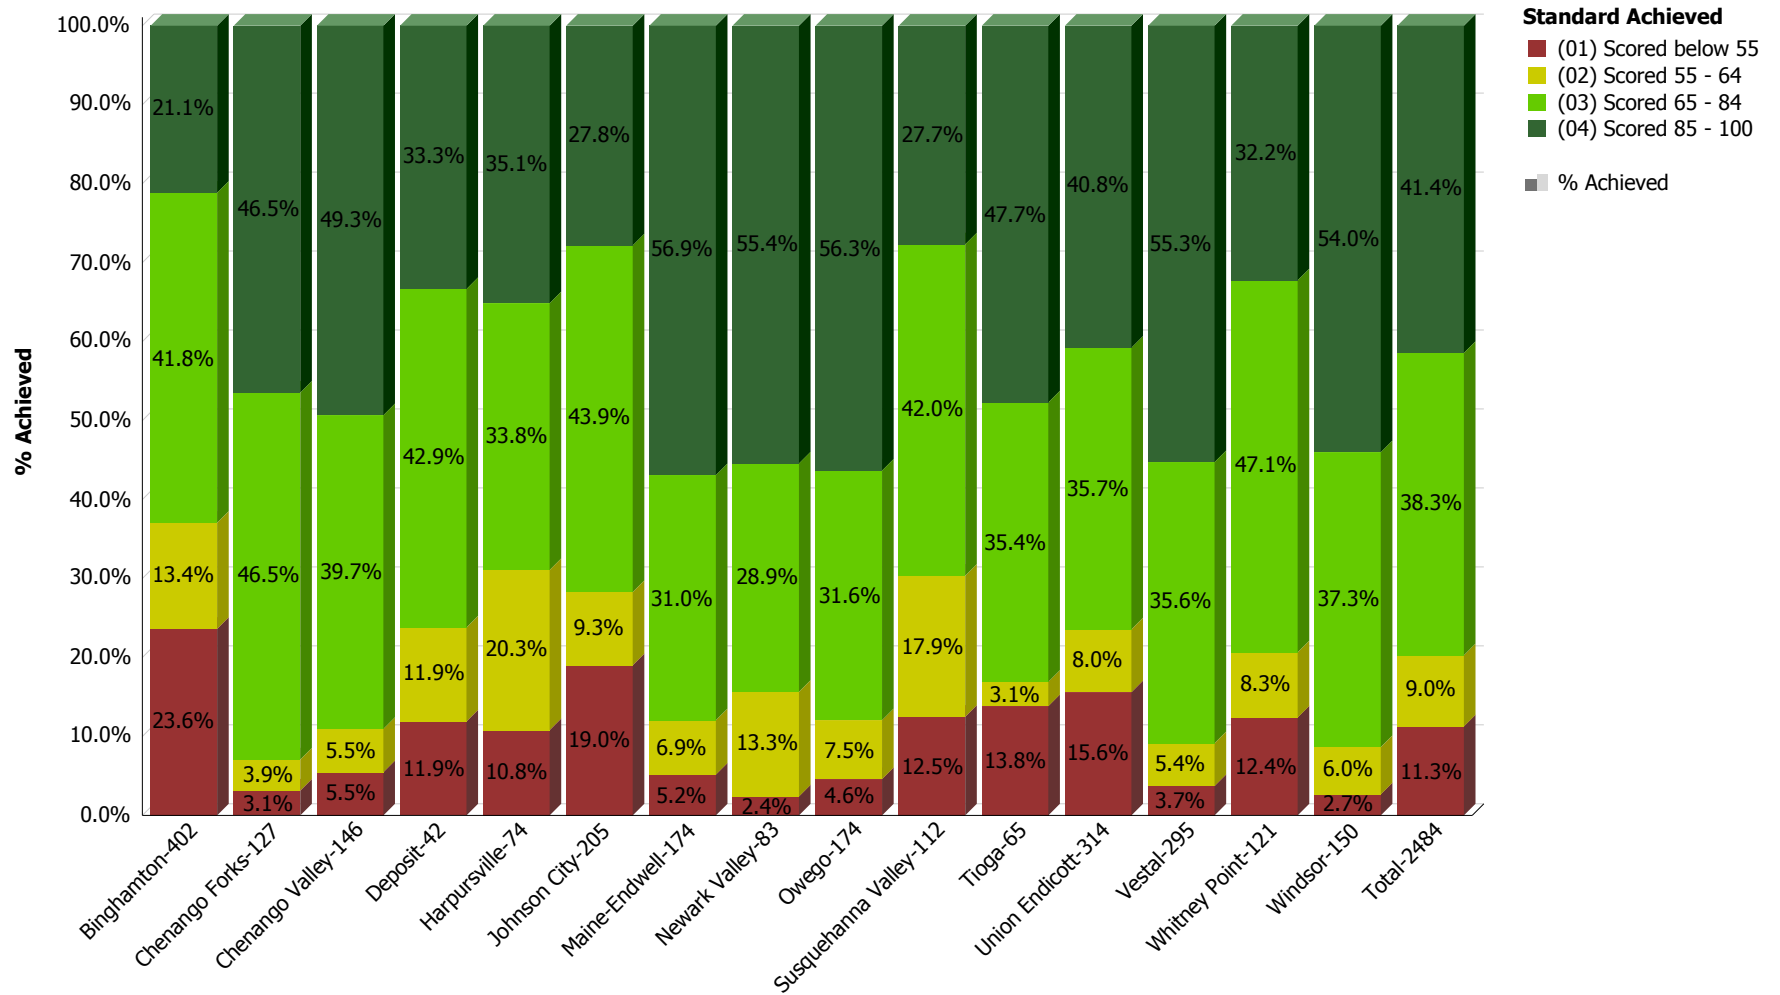

Regents Common Core Algebra II - Jun

**South Central Regional Information Center (SCRIC)
Performance Levels: 2016 - 2017
Broome BOCES**

Regents Common Core ELA - Jun

**South Central Regional Information Center (SCRIC)
Performance Levels: SY2016 - 2017
Broome BOCES**

Regents Common Core Geometry - Jun

**South Central Regional Information Center (SCRIC)
Performance Levels: 2016 - 2017
Broome BOCES**

Regents Global History - Jun

**South Central Regional Information Center (SCRIC)
Performance Levels: 2016 - 2017
Broome BOCES**