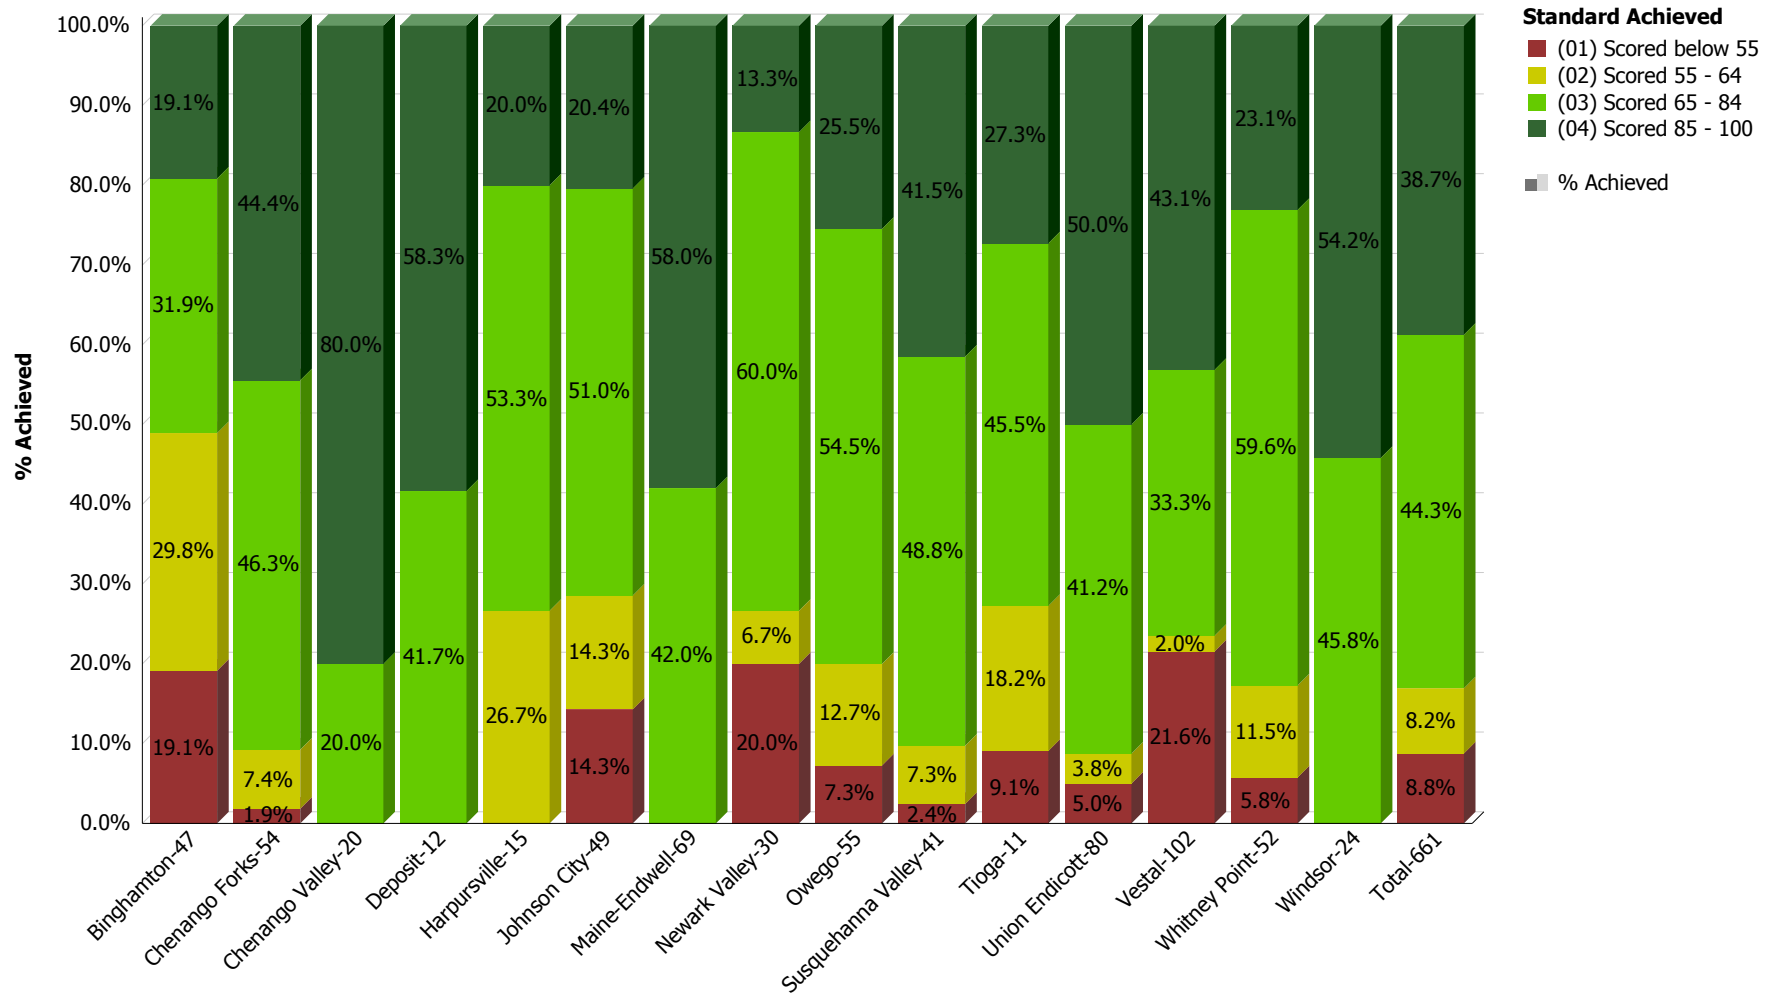

**South Central Regional Information Center (SCRIC)
Performance Levels: 2016 - 2017
Broome BOCES**

Regents Phy Set/Physics - Jun