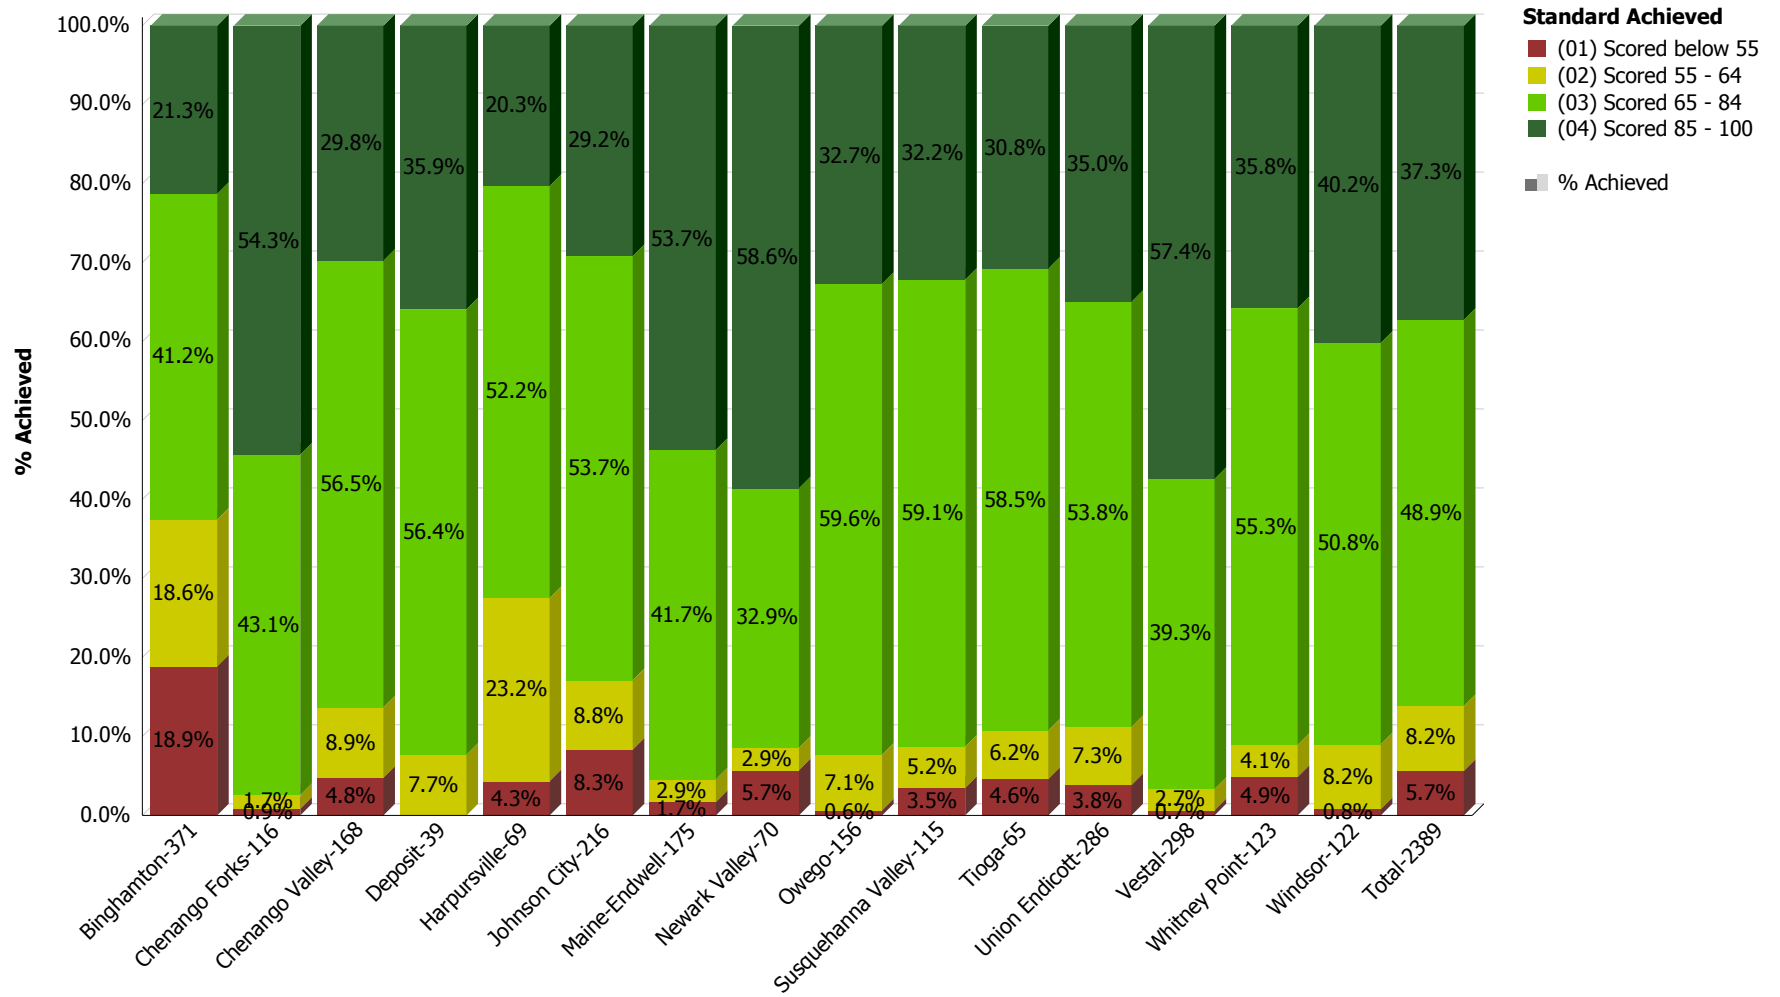

Regents Common Core Algebra II - Jun

**South Central Regional Information Center (SCRIC)
Performance Levels: 2016 - 2017
Broome BOCES**

Regents Common Core ELA - Jun

**South Central Regional Information Center (SCRIC)
Performance Levels: SY2016 - 2017
Broome BOCES**

Regents Common Core Geometry - Jun

**South Central Regional Information Center (SCRIC)
Performance Levels: 2016 - 2017
Broome BOCES**

Regents Global History - Jun

**South Central Regional Information Center (SCRIC)
Performance Levels: 2016 - 2017
Broome BOCES**

Regents Living Environment - Jun

**South Central Regional Information Center (SCRIC)
Performance Levels: 2016 - 2017
Broome BOCES**

Regents Phy Set/Chemistry - Jun

**South Central Regional Information Center (SCRIC)
Performance Levels: 2016 - 2017
Broome BOCES**