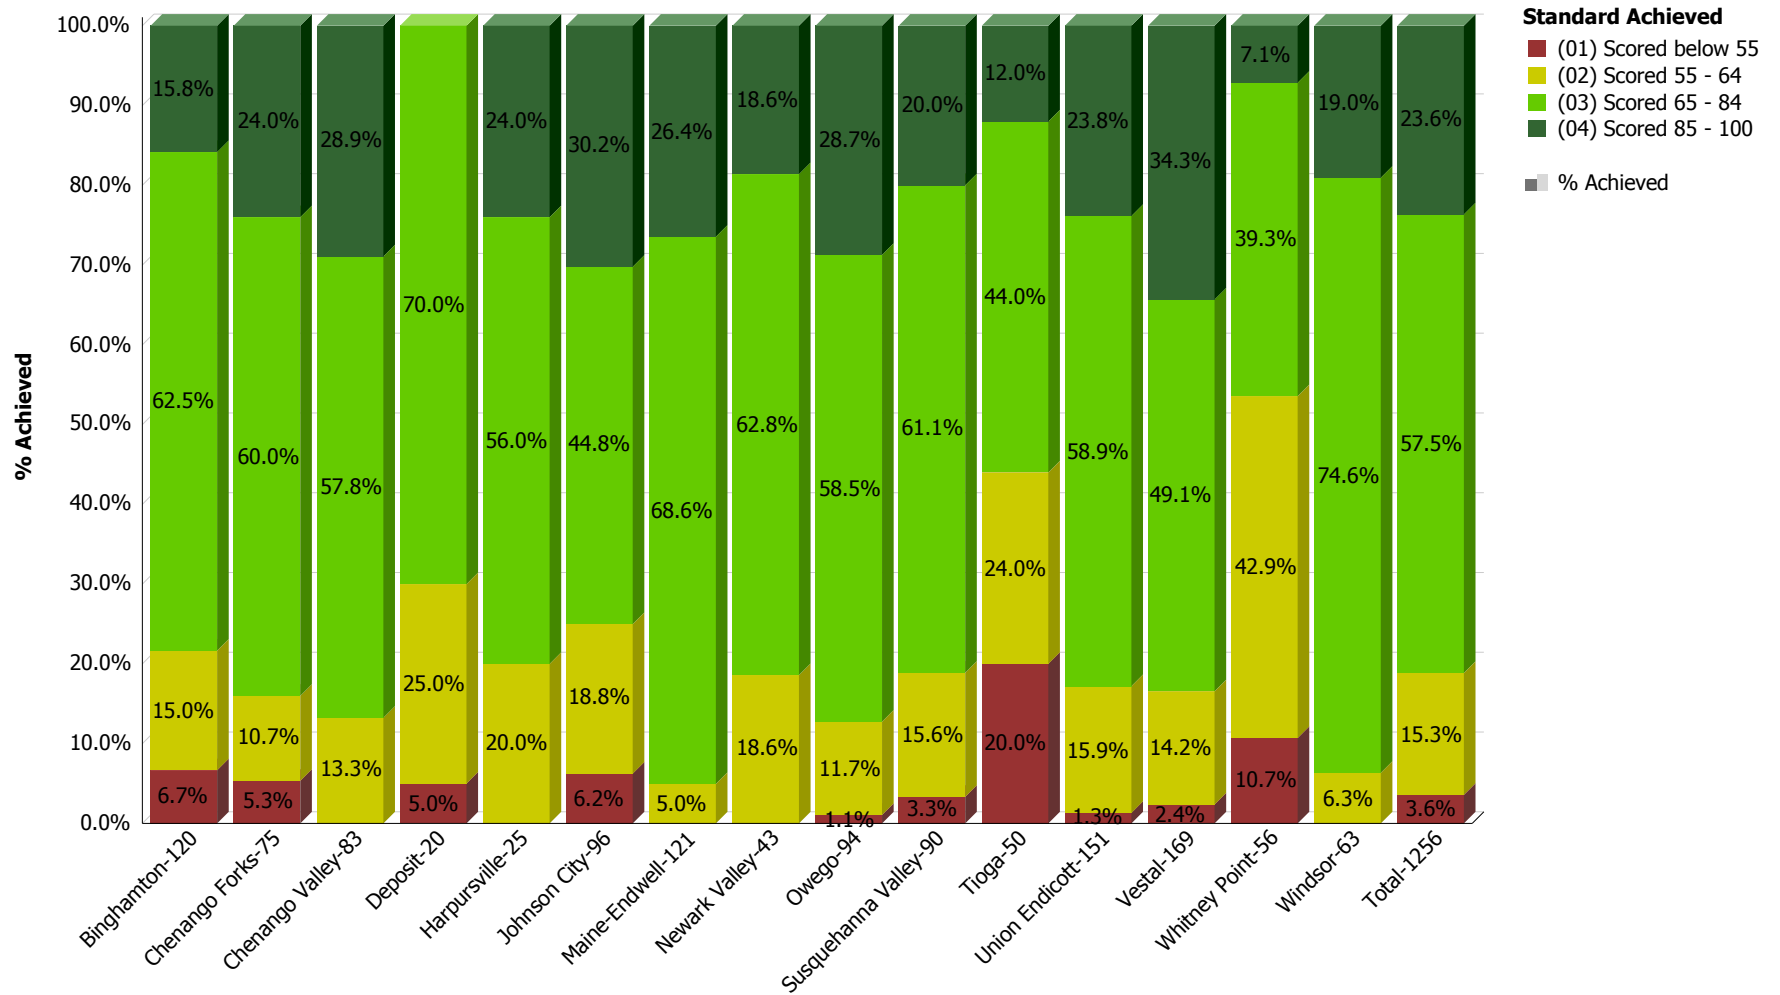

Regents Common Core Geometry - Jun

**South Central Regional Information Center (SCRIC)
Performance Levels: 2016 - 2017
Broome BOCES**

Regents Global History - Jun

**South Central Regional Information Center (SCRIC)
Performance Levels: 2016 - 2017
Broome BOCES**

Regents Living Environment - Jun

**South Central Regional Information Center (SCRIC)
Performance Levels: 2016 - 2017
Broome BOCES**

Regents Phy Set/Chemistry - Jun

**South Central Regional Information Center (SCRIC)
Performance Levels: 2016 - 2017
Broome BOCES**