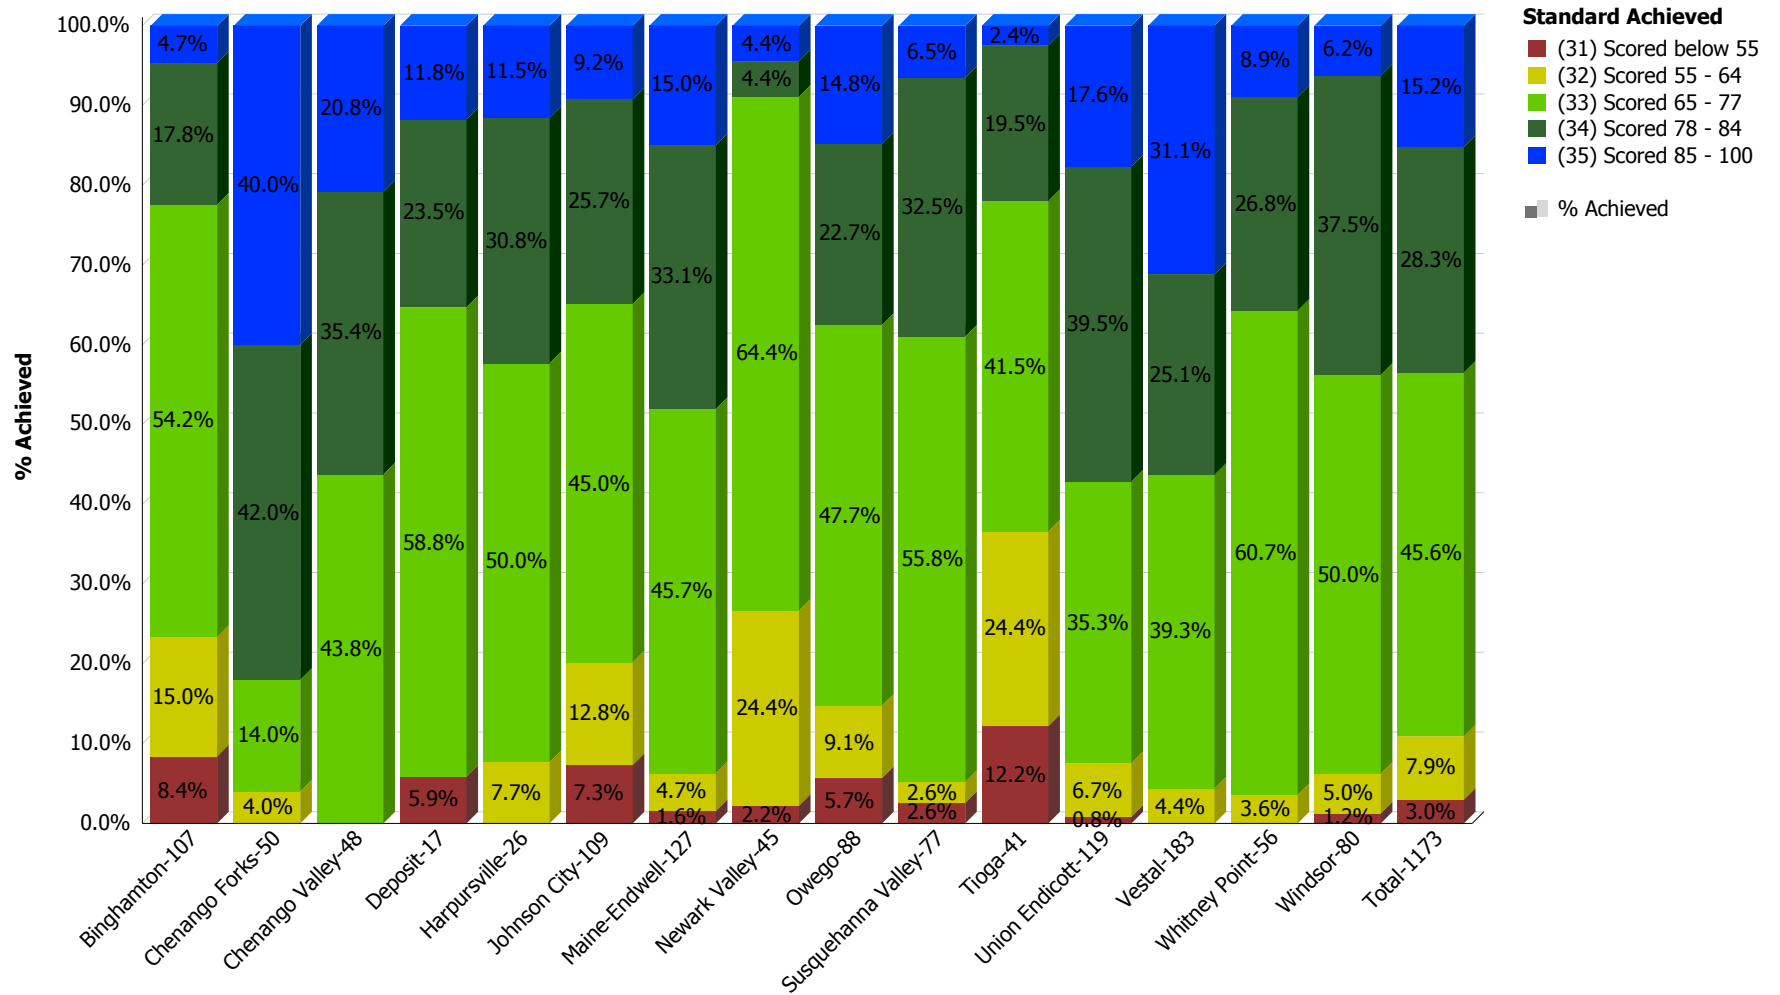

**South Central Regional Information Center (SCRIC)
Performance Levels: 2016 - 2017
Broome BOCES**

Regents Common Core Algebra I - Jun

**South Central Regional Information Center (SCRIC)
Performance Levels: 2016 - 2017
Broome BOCES**

Regents Common Core Algebra II - Jun

**South Central Regional Information Center (SCRIC)
Performance Levels: 2016 - 2017
Broome BOCES**

Regents Common Core ELA - Jun

**South Central Regional Information Center (SCRIC)
Performance Levels: SY2016 - 2017
Broome BOCES**