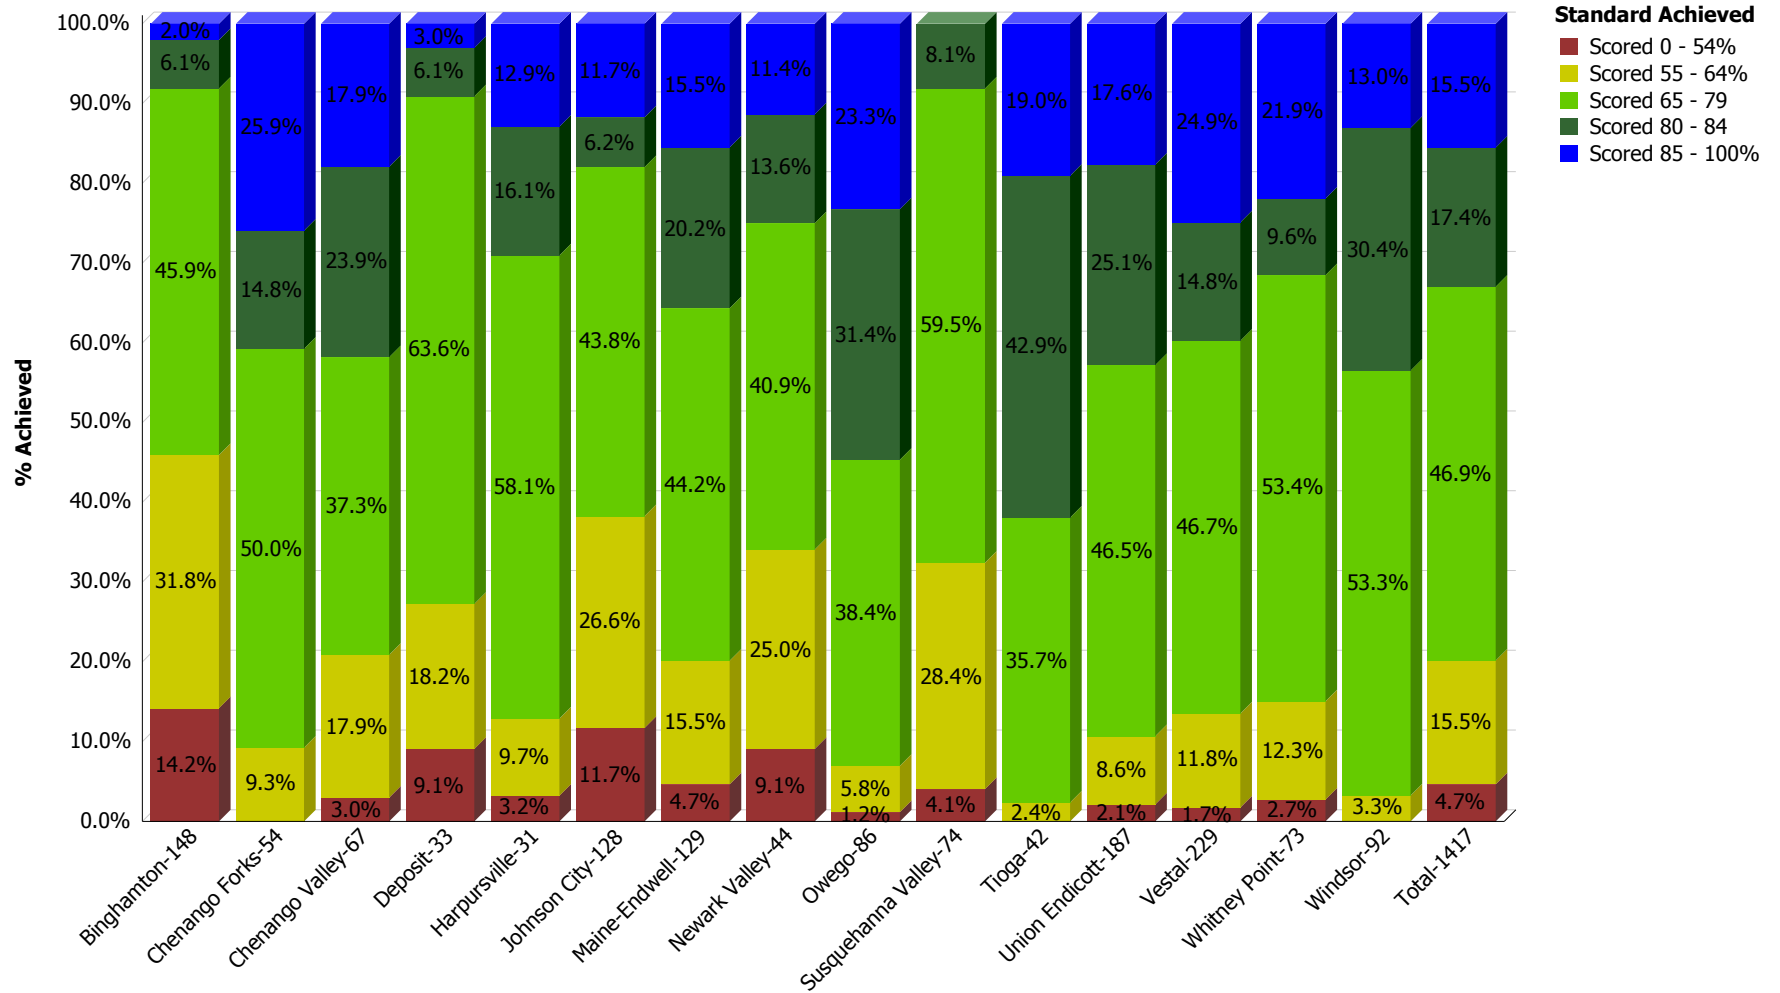

Regents Common Core Algebra II - Jun

**South Central Regional Information Center (SCRIC)
Performance Levels: 2016 - 2017
Broome BOCES**

Regents Common Core ELA - Jun

**South Central Regional Information Center (SCRIC)
Performance Levels: SY2016 - 2017
Broome BOCES**

Regents Common Core Geometry - Jun

**South Central Regional Information Center (SCRIC)
Performance Levels: 2016 - 2017
Broome BOCES**

Regents Global History - Jun

**South Central Regional Information Center (SCRIC)
Performance Levels: 2016 - 2017
Broome BOCES**