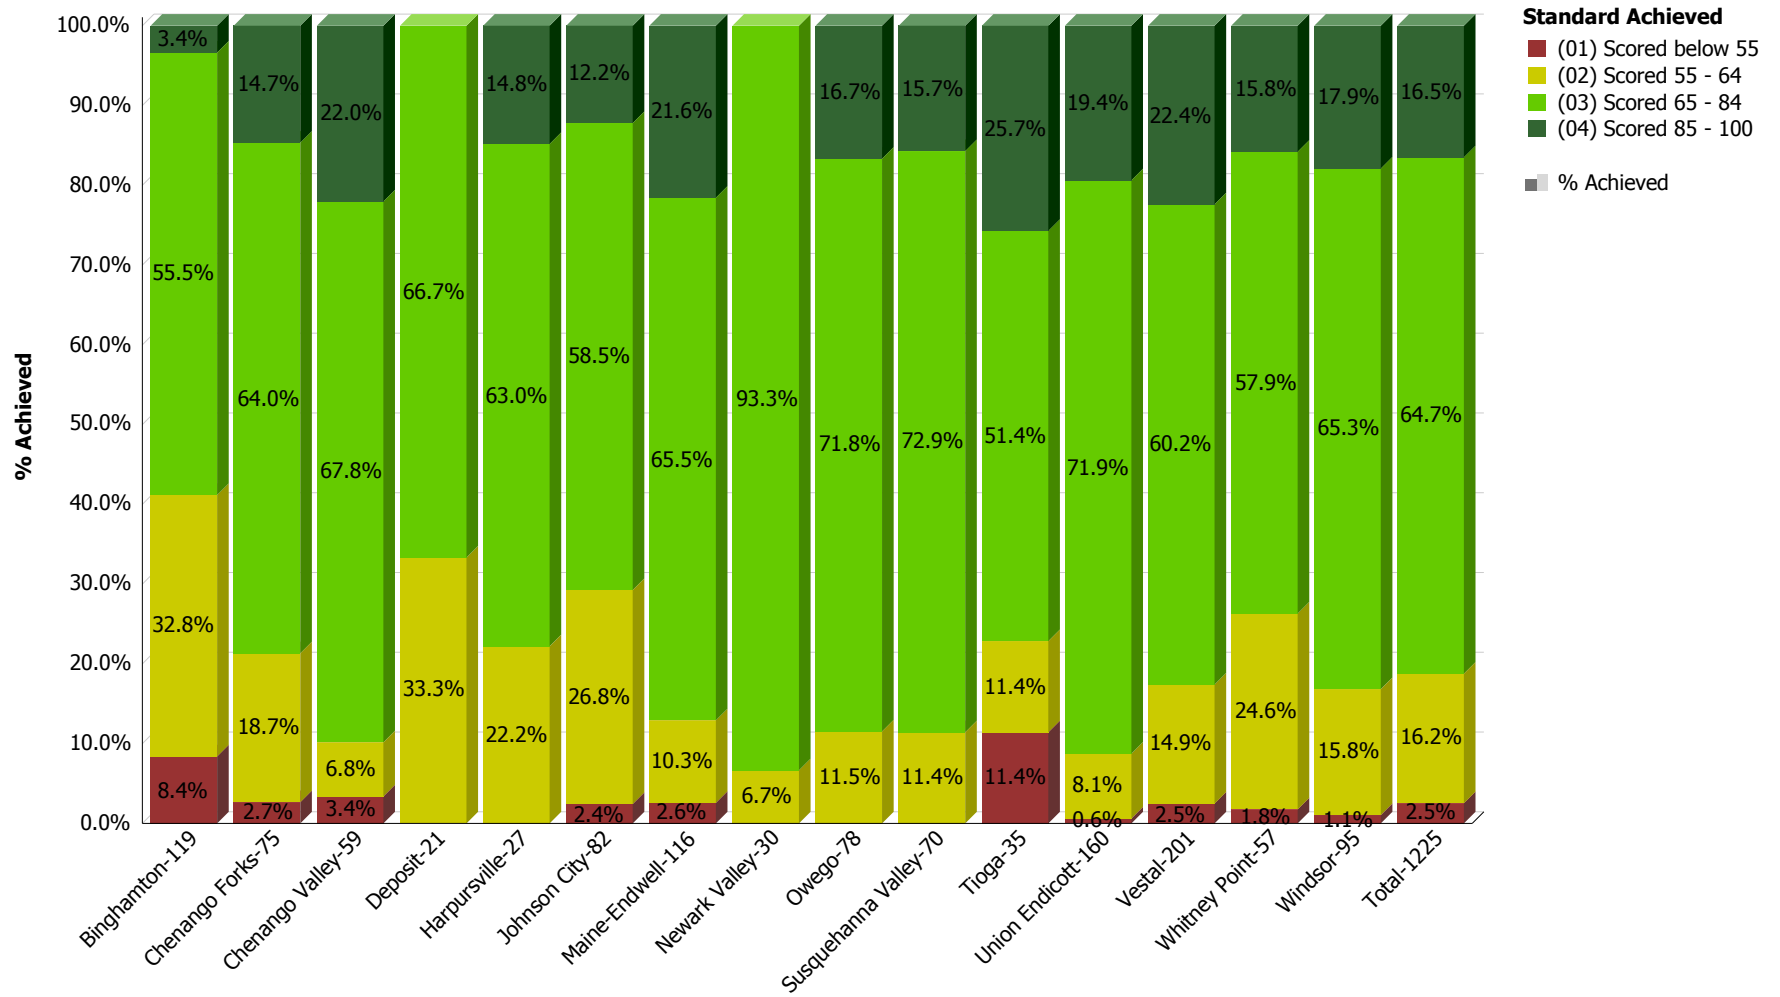

**Regents Common Core Algebra II - Jun**

**South Central Regional Information Center (SCRIC)  
Performance Levels: 2017 - 2018  
039000-Broome BOCES**

**Regents Common Core ELA - Jun**

**South Central Regional Information Center (SCRIC)  
Performance Levels: 2017 - 2018  
039000-Broome BOCES**

**Regents Common Core Geometry - Jun**

**South Central Regional Information Center (SCRIC)  
Performance Levels: 2017 - 2018  
039000-Broome BOCES**

**Regents Global History Transition - Jun**

**South Central Regional Information Center (SCRIC)  
Performance Levels: 2017 - 2018  
039000-Broome BOCES**

**Regents Living Environment - Jun**

**South Central Regional Information Center (SCRIC)  
Performance Levels: 2017 - 2018  
039000-Broome BOCES**

**Regents Phy Set/Chemistry - Jun**

**South Central Regional Information Center (SCRIC)  
Performance Levels: 2017 - 2018  
039000-Broome BOCES**