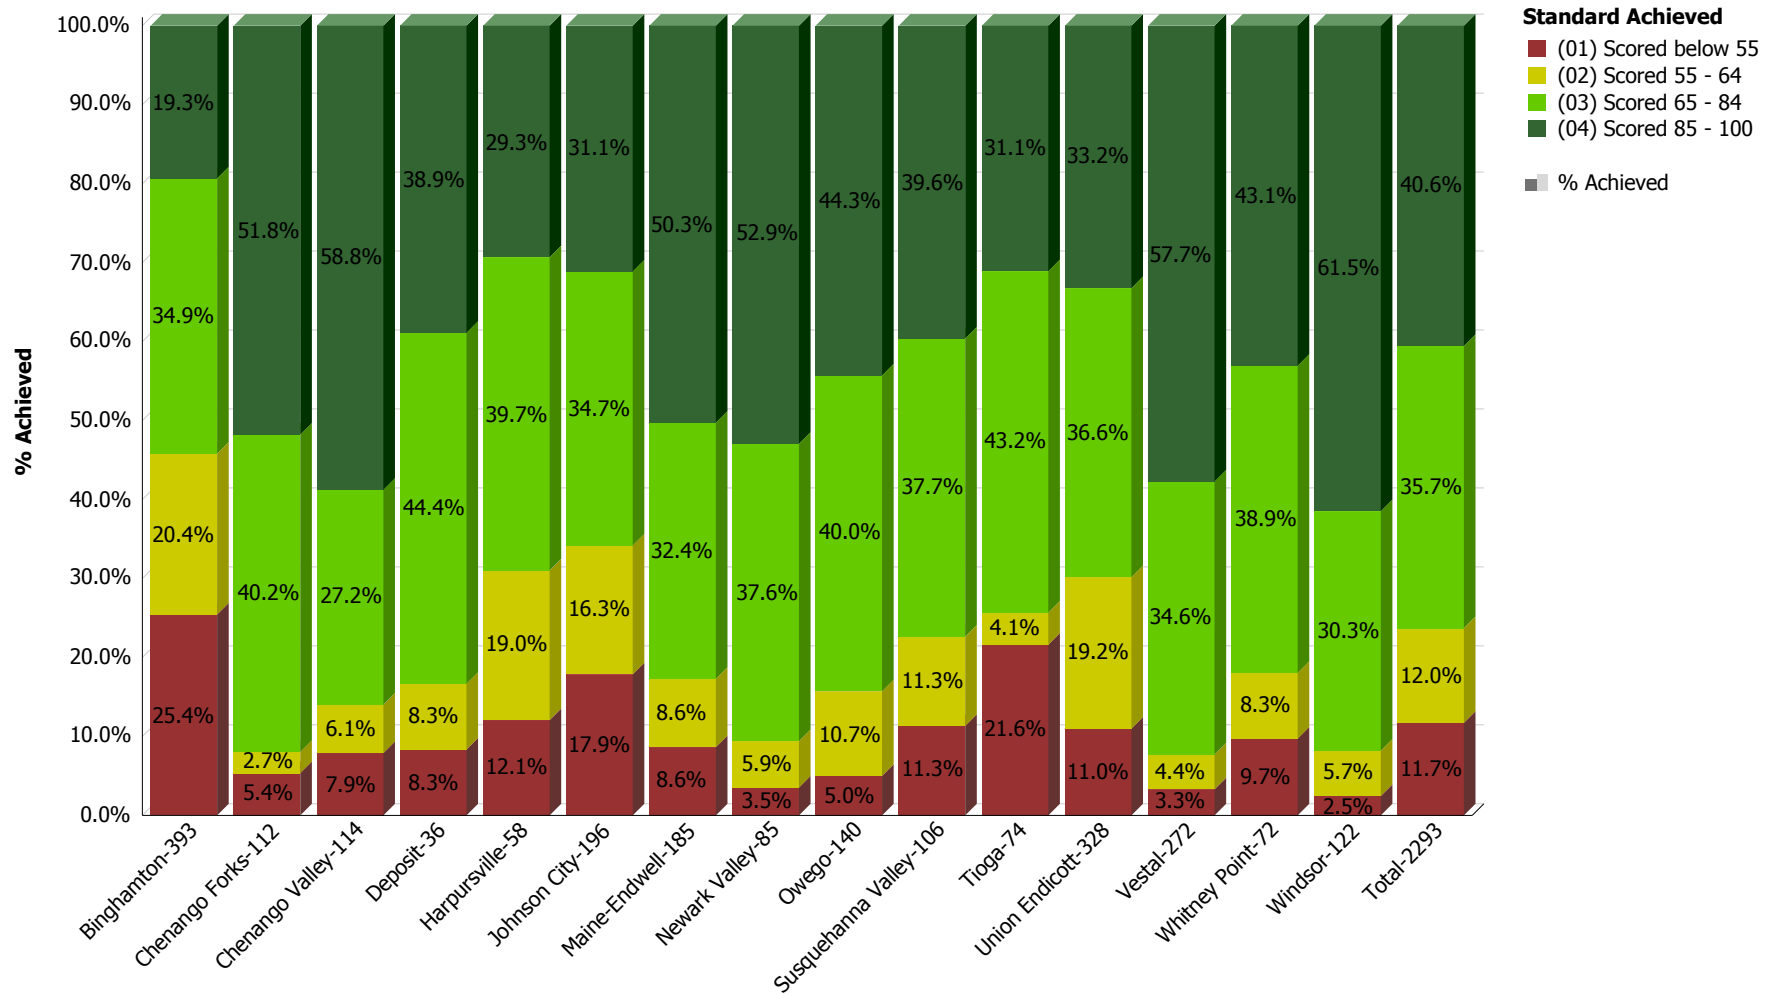

**South Central Regional Information Center (SCRIC)  
Performance Levels: 2017 - 2018  
039000-Broome BOCES**

**Regents Common Core Algebra I - Jun**

**South Central Regional Information Center (SCRIC)  
Performance Levels: 2017 - 2018  
039000-Broome BOCES**

**Regents Common Core Algebra II - Jun**

**South Central Regional Information Center (SCRIC)  
Performance Levels: 2017 - 2018  
039000-Broome BOCES**

**Regents Common Core ELA - Jun**

**South Central Regional Information Center (SCRIC)  
Performance Levels: 2017 - 2018  
039000-Broome BOCES**

**Regents Common Core Geometry - Jun**

**South Central Regional Information Center (SCRIC)  
Performance Levels: 2017 - 2018  
039000-Broome BOCES**

**Regents Global History Transition - Jun**

**South Central Regional Information Center (SCRIC)  
Performance Levels: 2017 - 2018  
039000-Broome BOCES**