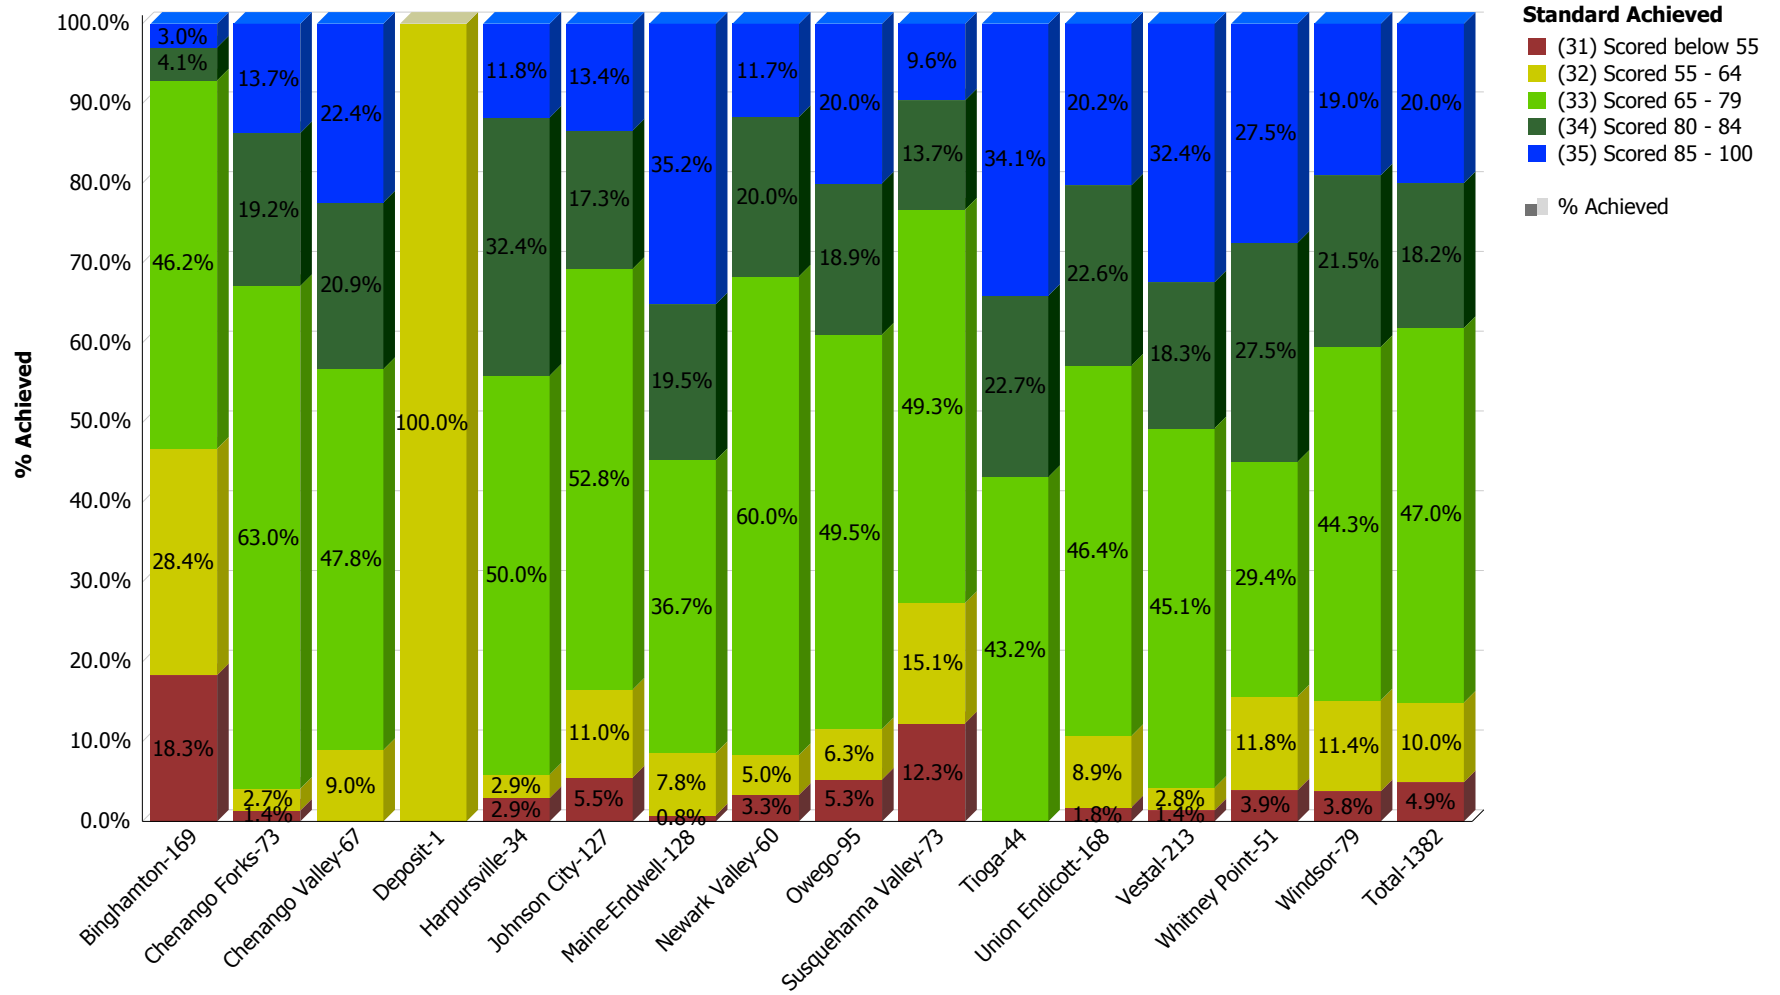

**Regents Common Core Algebra II - Jun**

**South Central Regional Information Center (SCRIC)  
Performance Levels: 2017 - 2018  
039000-Broome BOCES**

**Regents Common Core ELA - Jun**

**South Central Regional Information Center (SCRIC)  
Performance Levels: 2017 - 2018  
039000-Broome BOCES**

**Regents Common Core Geometry - Jun**

**South Central Regional Information Center (SCRIC)  
Performance Levels: 2017 - 2018  
039000-Broome BOCES**

**Regents Global History Transition - Jun**

**South Central Regional Information Center (SCRIC)  
Performance Levels: 2017 - 2018  
039000-Broome BOCES**