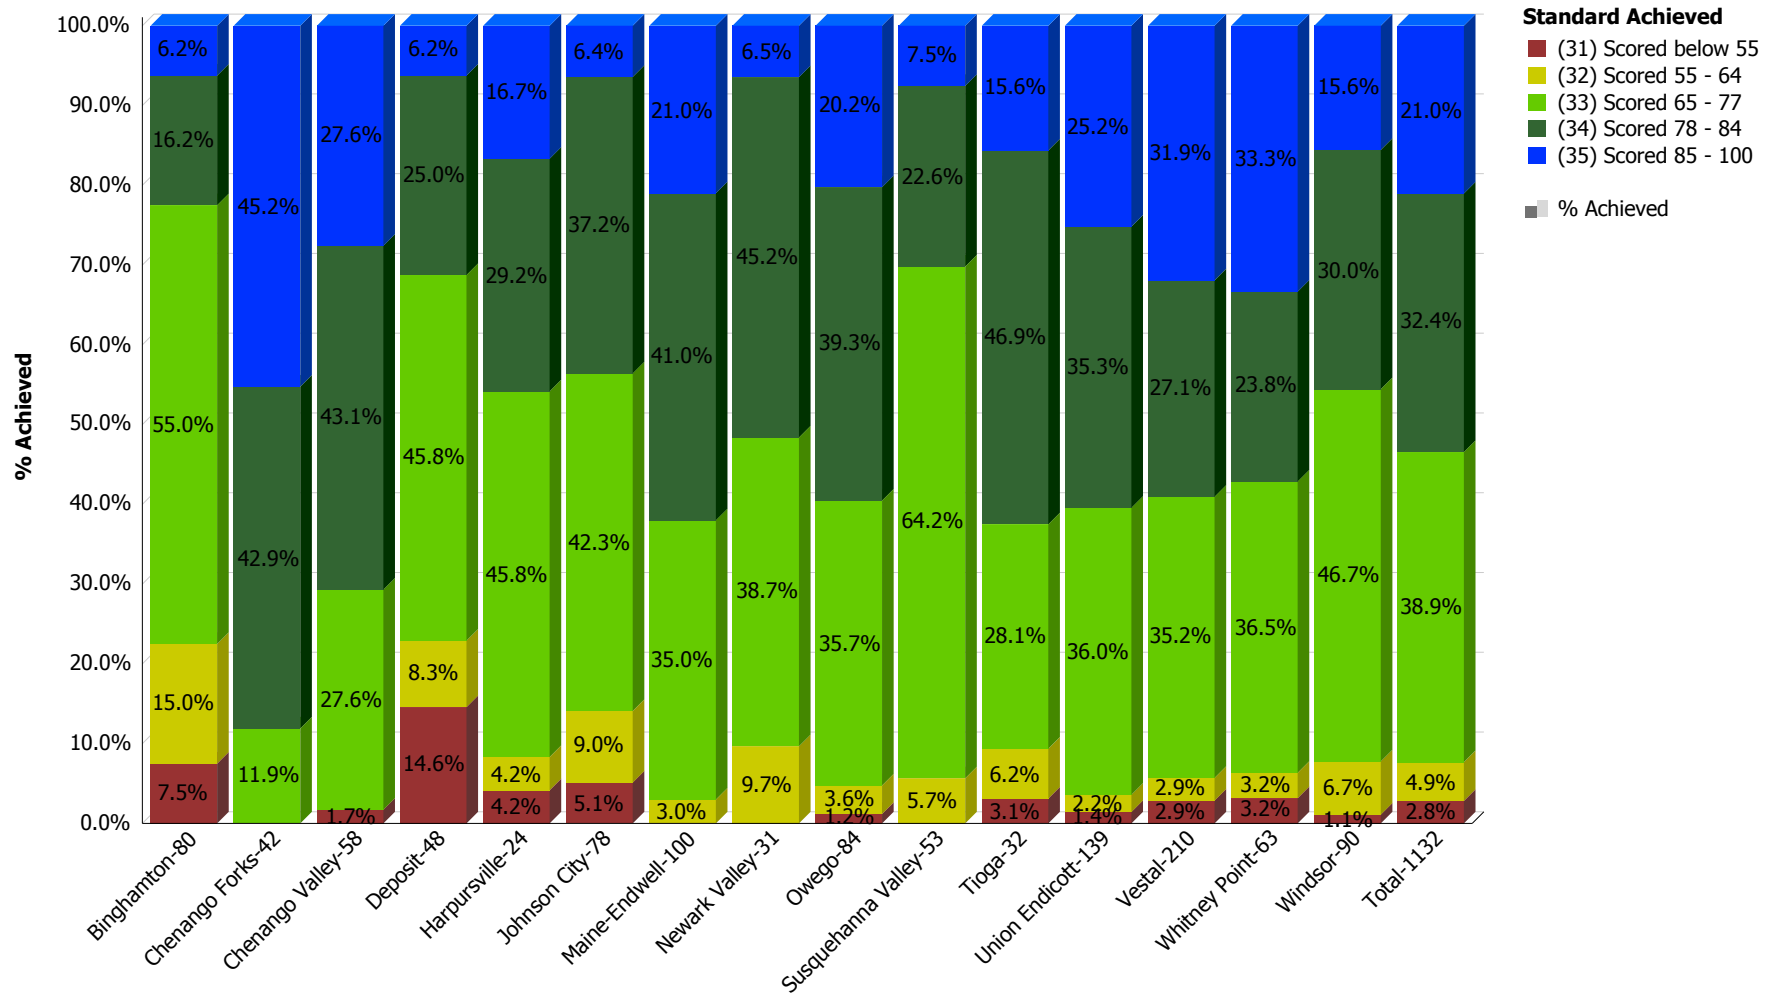

**South Central Regional Information Center (SCRIC)  
Performance Levels: 2017 - 2018  
039000-Broome BOCES**

**Regents Common Core Algebra I - Jun**

**South Central Regional Information Center (SCRIC)  
Performance Levels: 2017 - 2018  
039000-Broome BOCES**

**Regents Common Core Algebra II - Jun**

**South Central Regional Information Center (SCRIC)  
Performance Levels: 2017 - 2018  
039000-Broome BOCES**

**Regents Common Core ELA - Jun**

**South Central Regional Information Center (SCRIC)  
Performance Levels: 2017 - 2018  
039000-Broome BOCES**