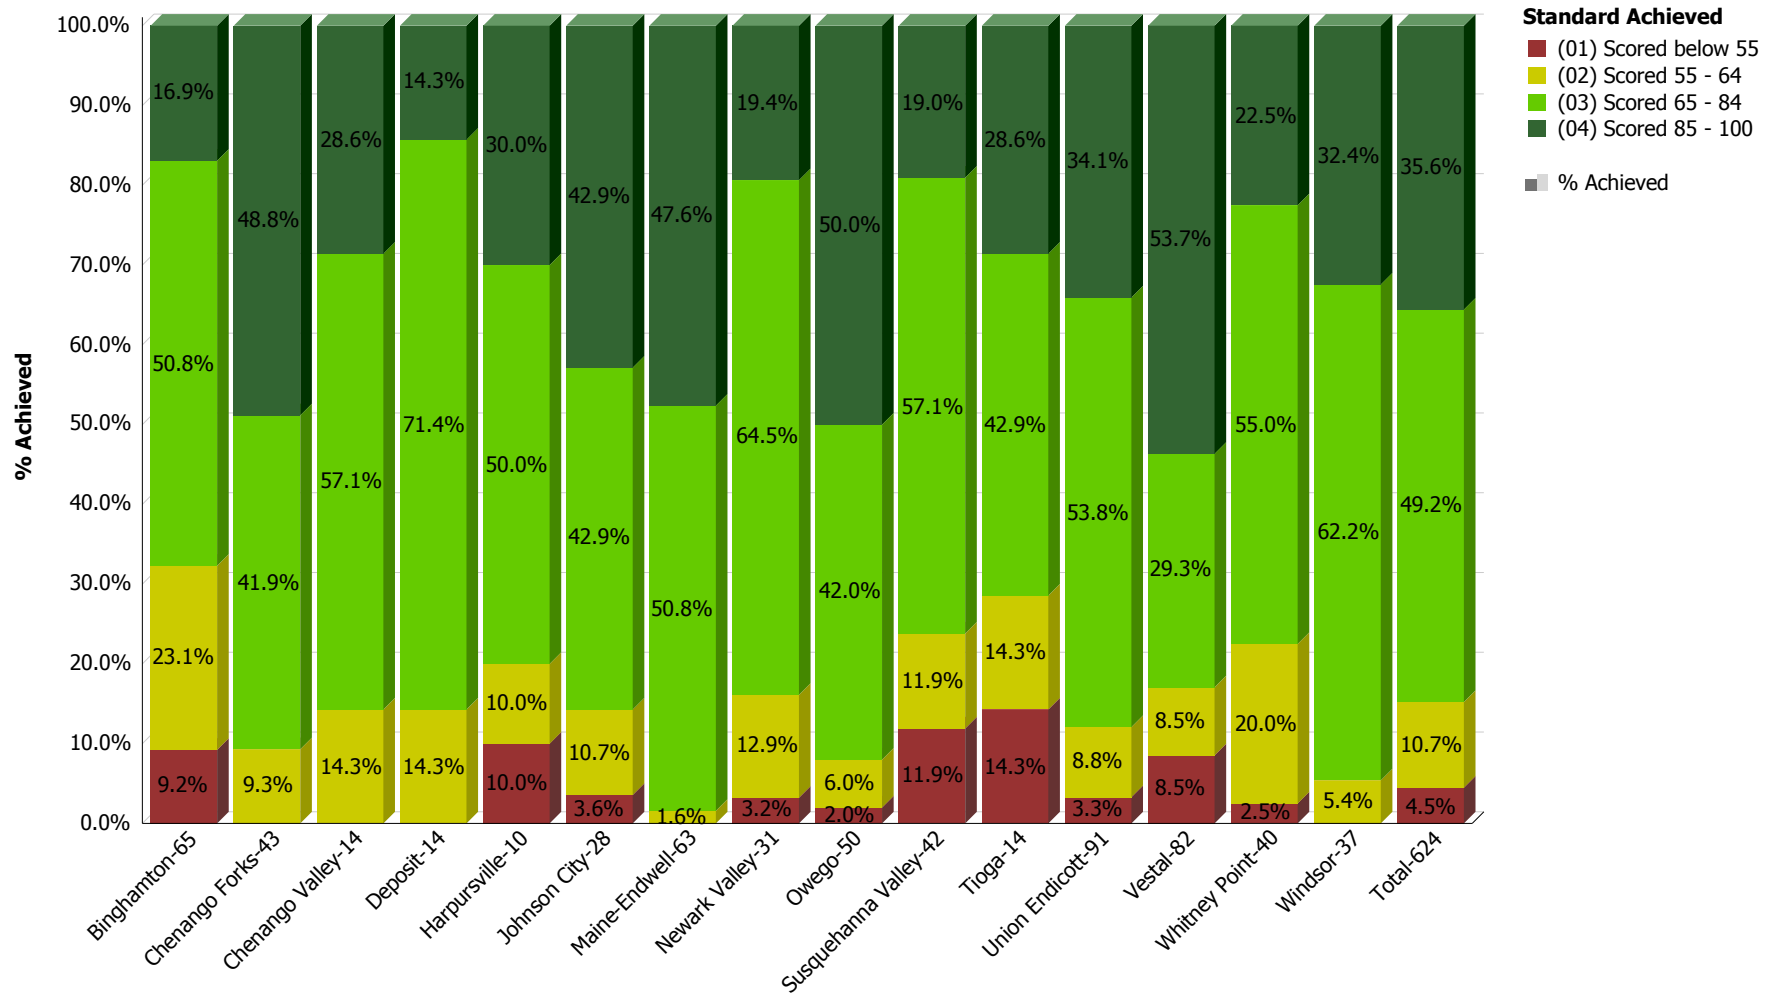

**South Central Regional Information Center (SCRIC)
Performance Levels: 2017 - 2018
039000-Broome BOCES**

Regents Phy Set/Physics - Jun