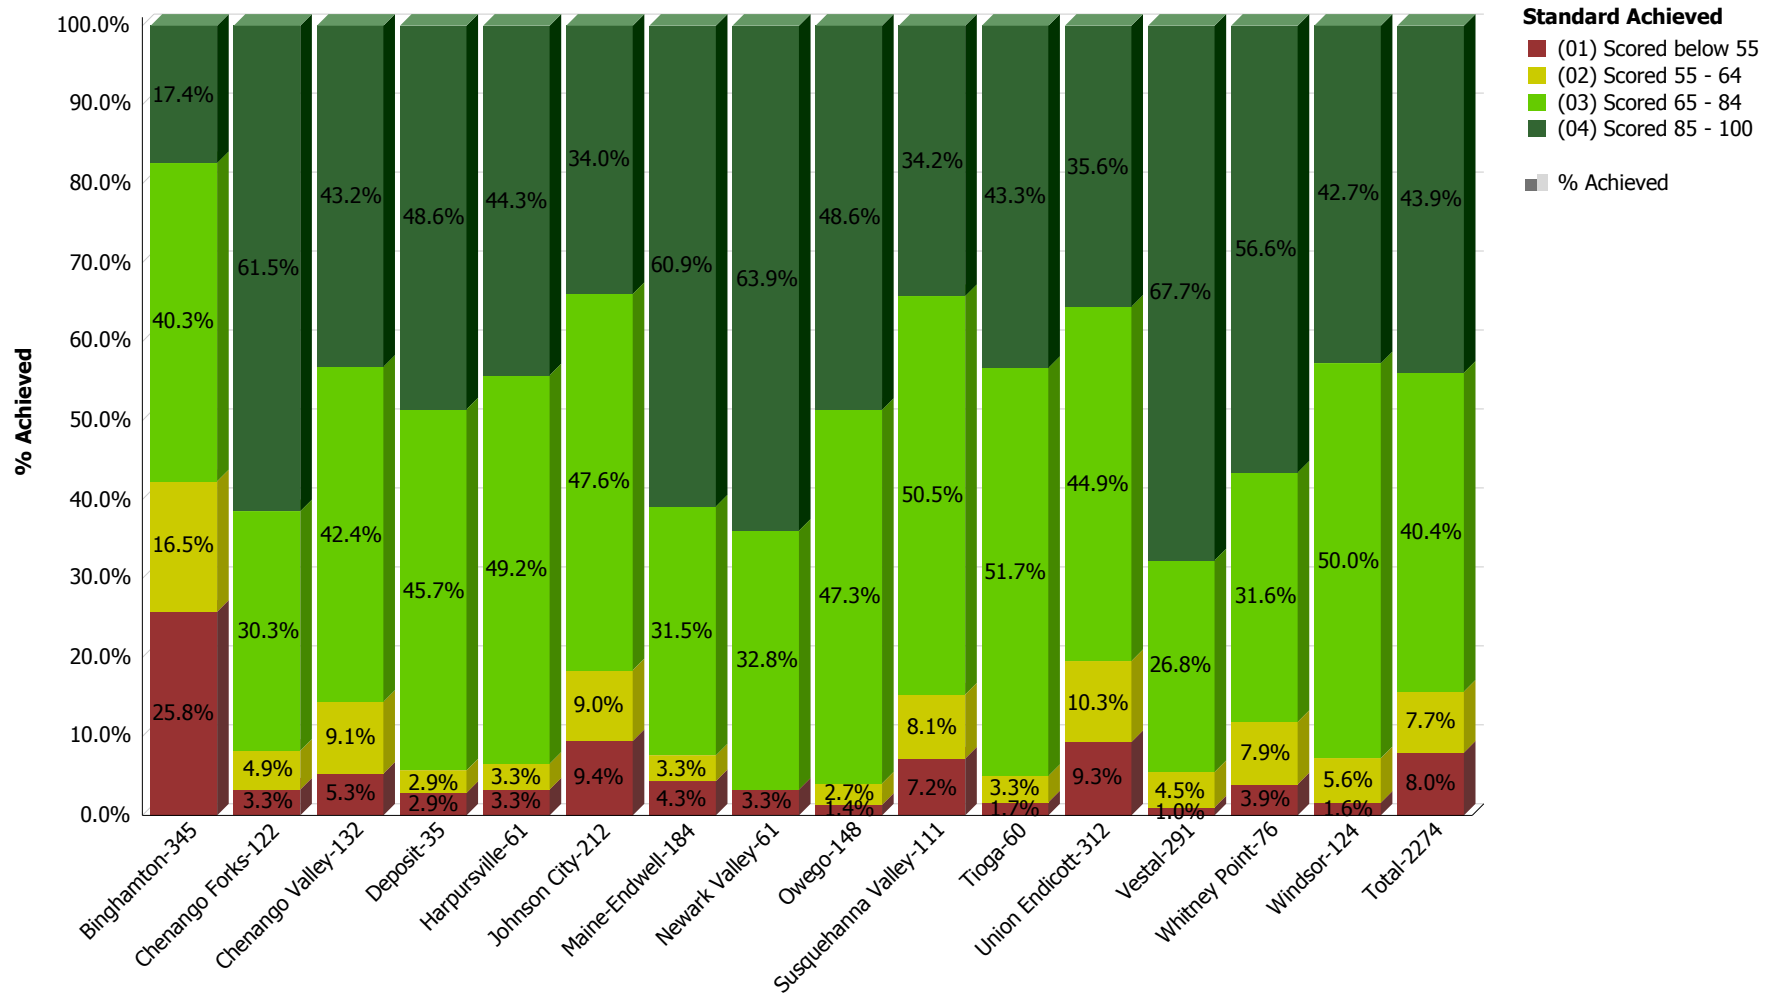

**Regents Common Core Algebra II - Jun**

**South Central Regional Information Center (SCRIC)  
Performance Levels: 2017 - 2018  
039000-Broome BOCES**

**Regents Common Core ELA - Jun**

**South Central Regional Information Center (SCRIC)  
Performance Levels: 2017 - 2018  
039000-Broome BOCES**

**Regents Common Core Geometry - Jun**

**South Central Regional Information Center (SCRIC)  
Performance Levels: 2017 - 2018  
039000-Broome BOCES**

**Regents Global History Transition - Jun**

**South Central Regional Information Center (SCRIC)  
Performance Levels: 2017 - 2018  
039000-Broome BOCES**

**Regents Living Environment - Jun**

**South Central Regional Information Center (SCRIC)  
Performance Levels: 2017 - 2018  
039000-Broome BOCES**

**Regents Phy Set/Chemistry - Jun**

**South Central Regional Information Center (SCRIC)  
Performance Levels: 2017 - 2018  
039000-Broome BOCES**