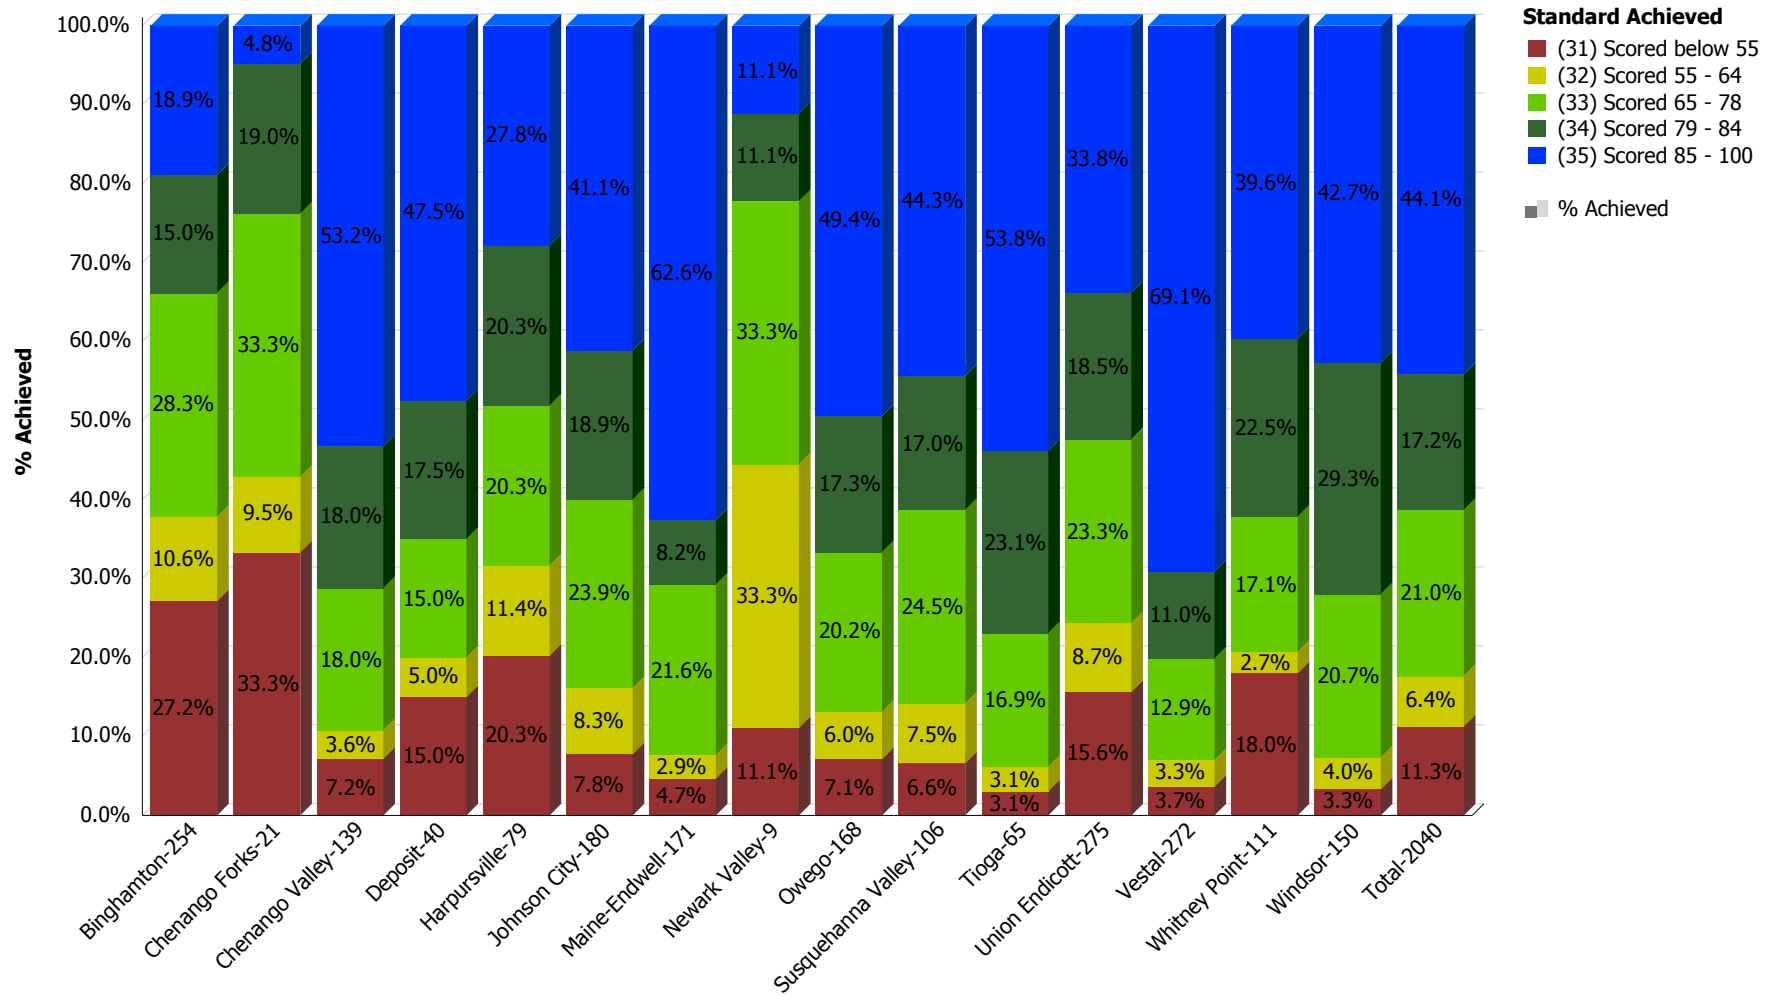

**South Central Regional Information Center (SCRIC)  
Performance Levels: 2017 - 2018  
039000-Broome BOCES**

**Regents Common Core Algebra I - Jun**

**South Central Regional Information Center (SCRIC)  
Performance Levels: 2017 - 2018  
039000-Broome BOCES**

**Regents Common Core Algebra II - Jun**

**South Central Regional Information Center (SCRIC)  
Performance Levels: 2017 - 2018  
039000-Broome BOCES**

**Regents Common Core ELA - Jun**

**South Central Regional Information Center (SCRIC)  
Performance Levels: 2017 - 2018  
039000-Broome BOCES**