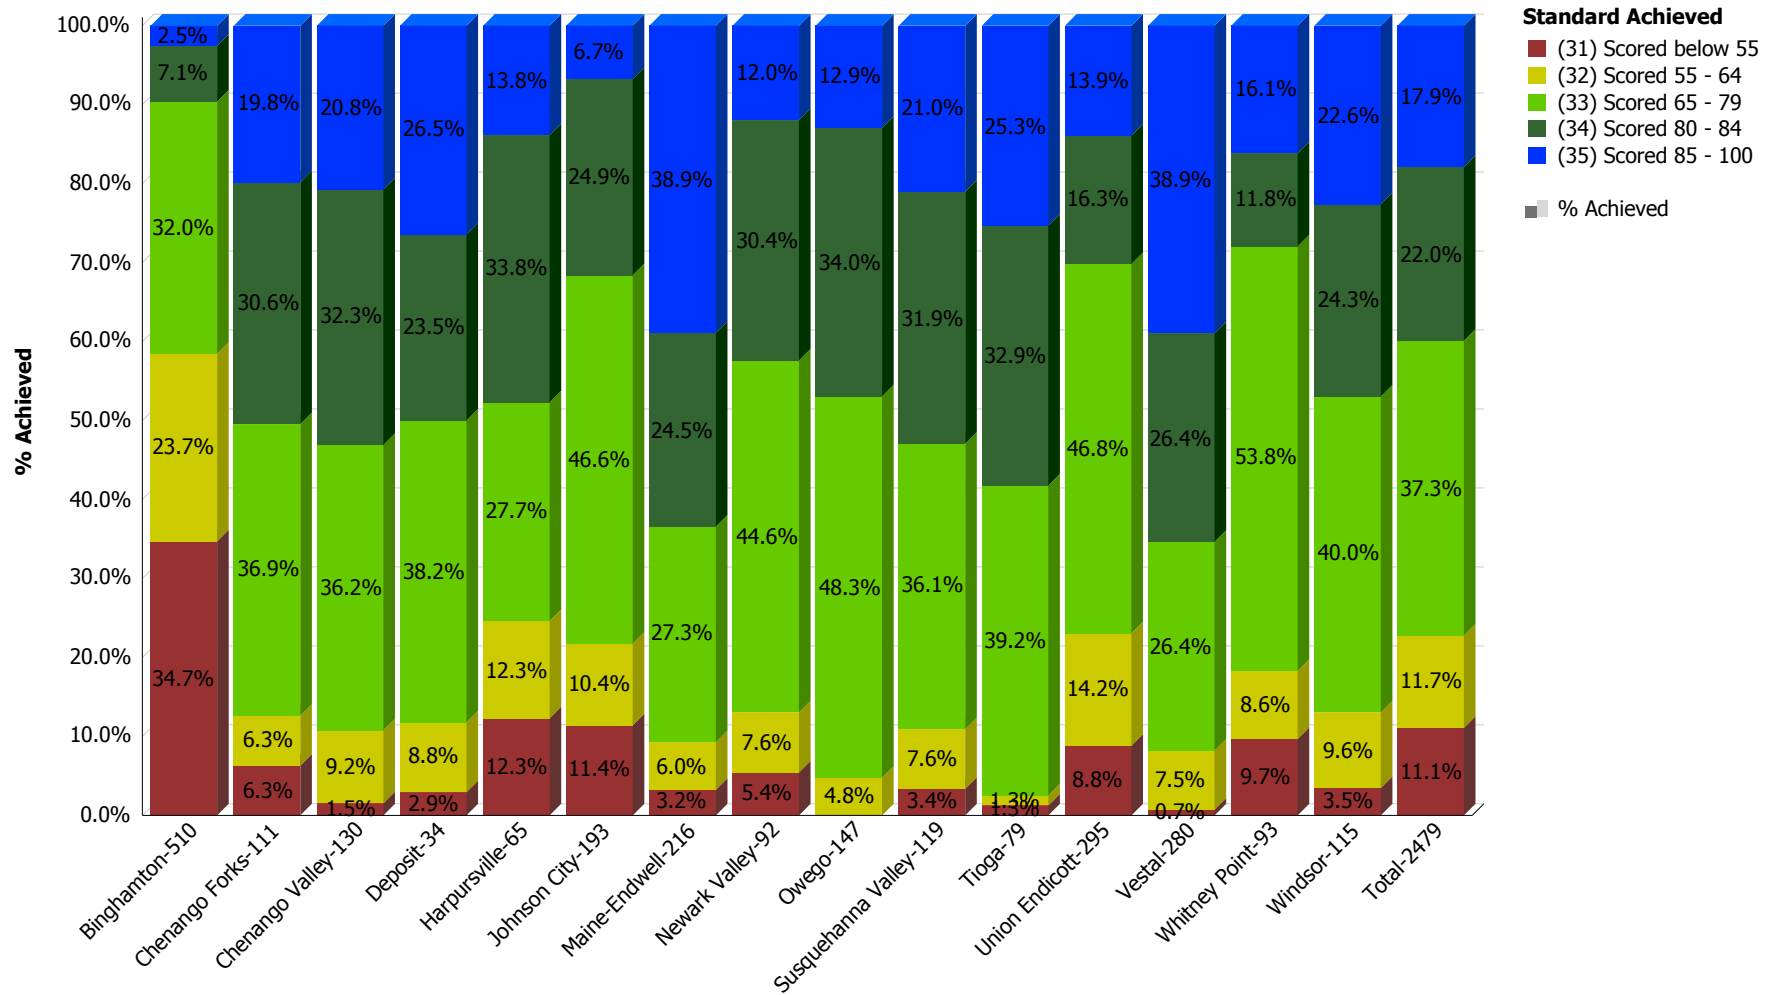

**South Central Regional Information Center (SCRIC)  
Performance Levels: 2017 - 2018  
039000-Broome BOCES**

**Regents Common Core Algebra I - Jun**

**South Central Regional Information Center (SCRIC)  
Performance Levels: 2017 - 2018  
039000-Broome BOCES**

**Regents Common Core Algebra II - Jun**

**South Central Regional Information Center (SCRIC)  
Performance Levels: 2017 - 2018  
039000-Broome BOCES**

**Regents Common Core ELA - Jun**

**South Central Regional Information Center (SCRIC)  
Performance Levels: 2017 - 2018  
039000-Broome BOCES**