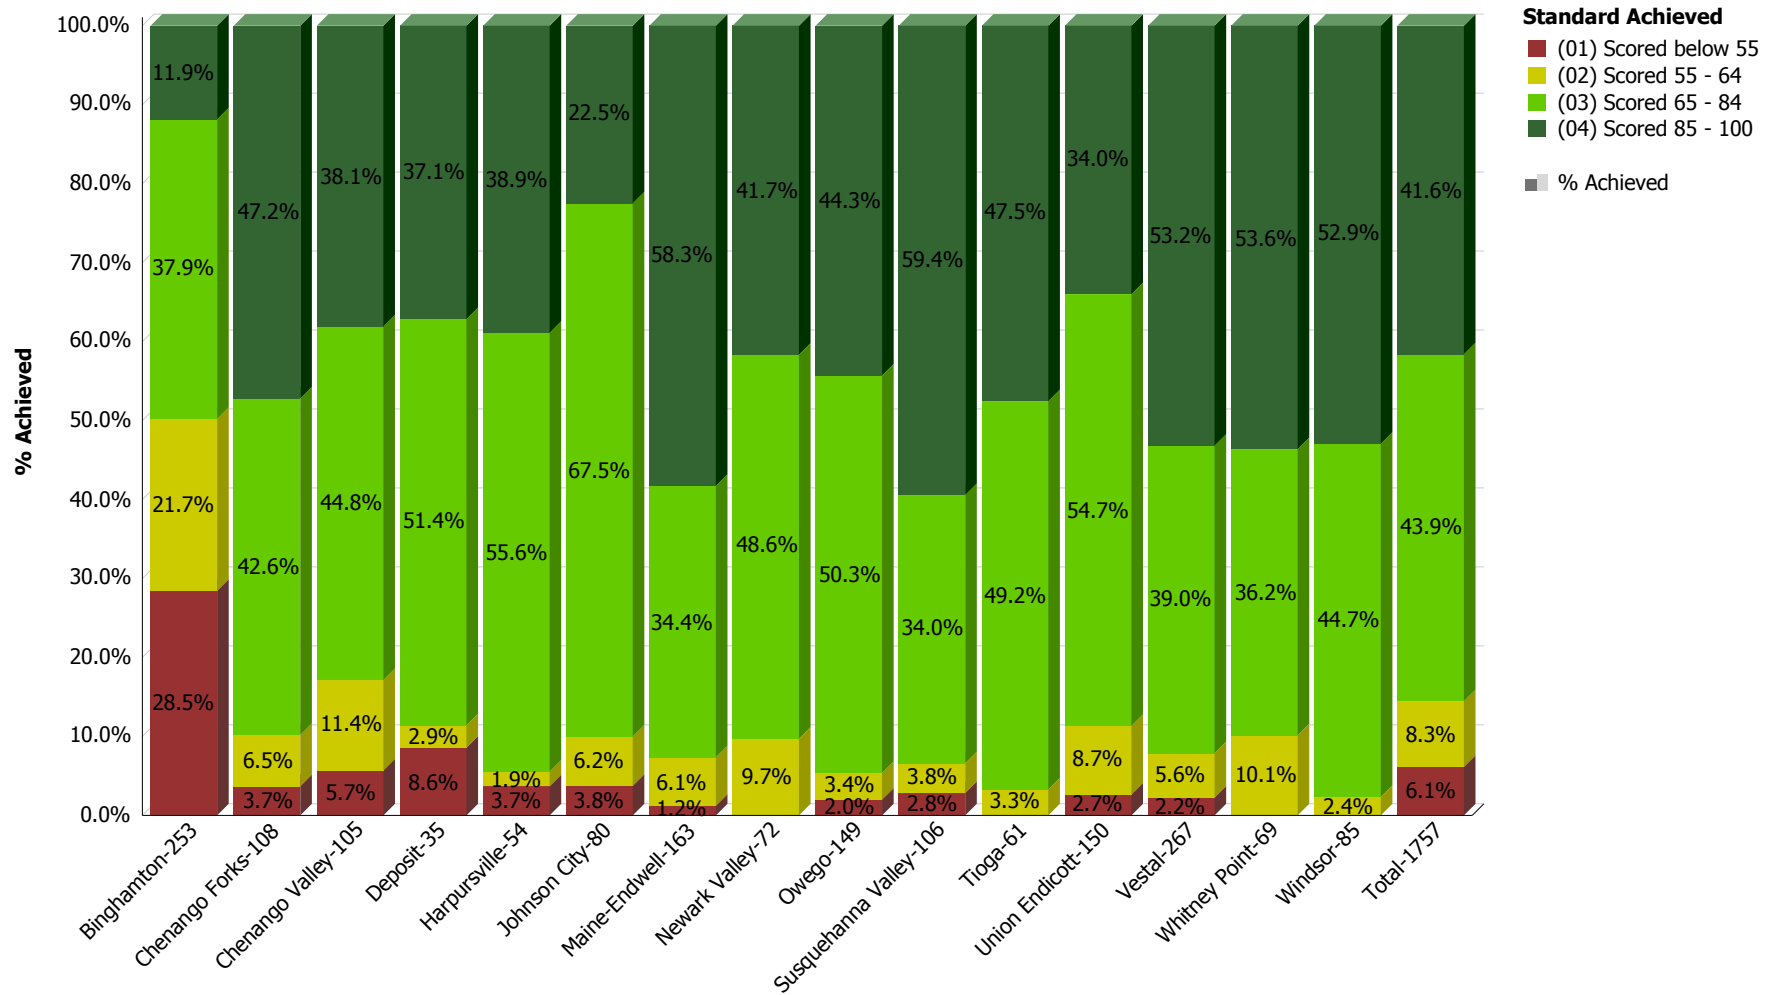

**South Central Regional Information Center (SCRIC)
Performance Levels: 2017 - 2018
039000-Broome BOCES**

Regents Phy Set/Earth Sci - Jun