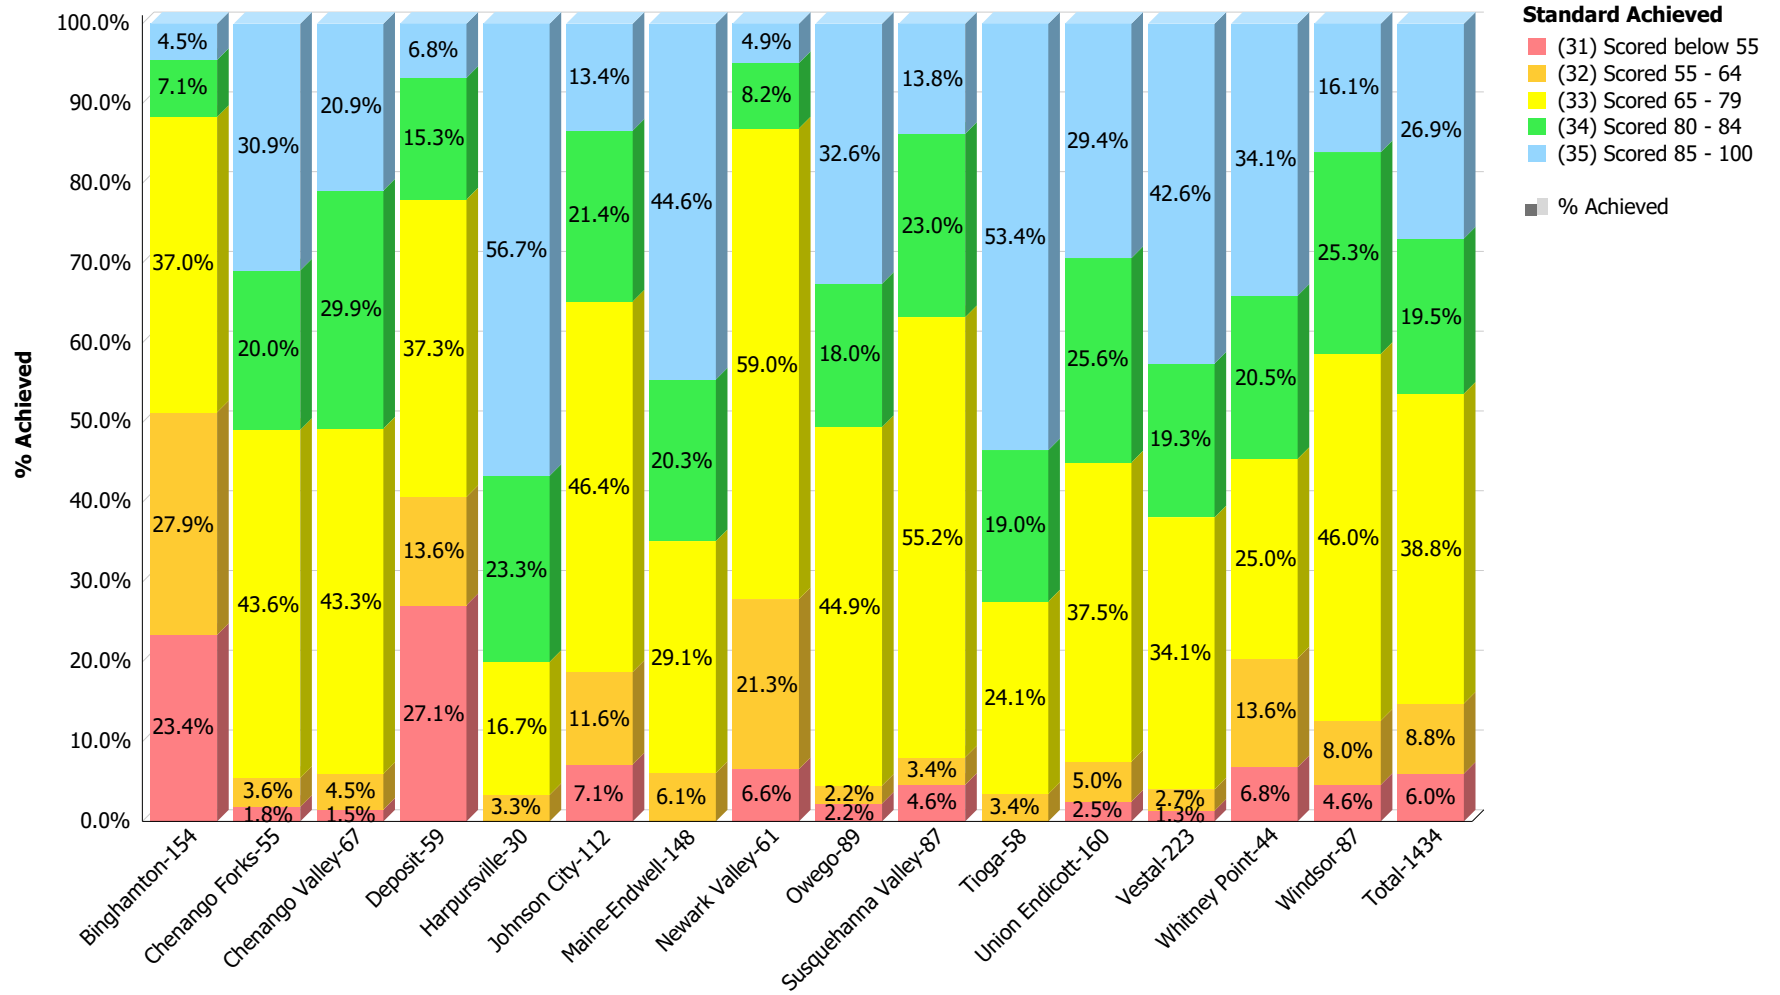

Regents Common Core Algebra II - Jun

**South Central Regional Information Center (SCRIC)
Performance Levels: 2018 - 2019
039000-Broome BOCES**

Regents Common Core ELA - Jun

**South Central Regional Information Center (SCRIC)
Performance Levels: 2018 - 2019
039000-Broome BOCES**

Regents Common Core Geometry - Jun

**South Central Regional Information Center (SCRIC)
Performance Levels: 2018 - 2019
039000-Broome BOCES**

Regents Global History Transition - Jun

**South Central Regional Information Center (SCRIC)
Performance Levels: 2018 - 2019
039000-Broome BOCES**