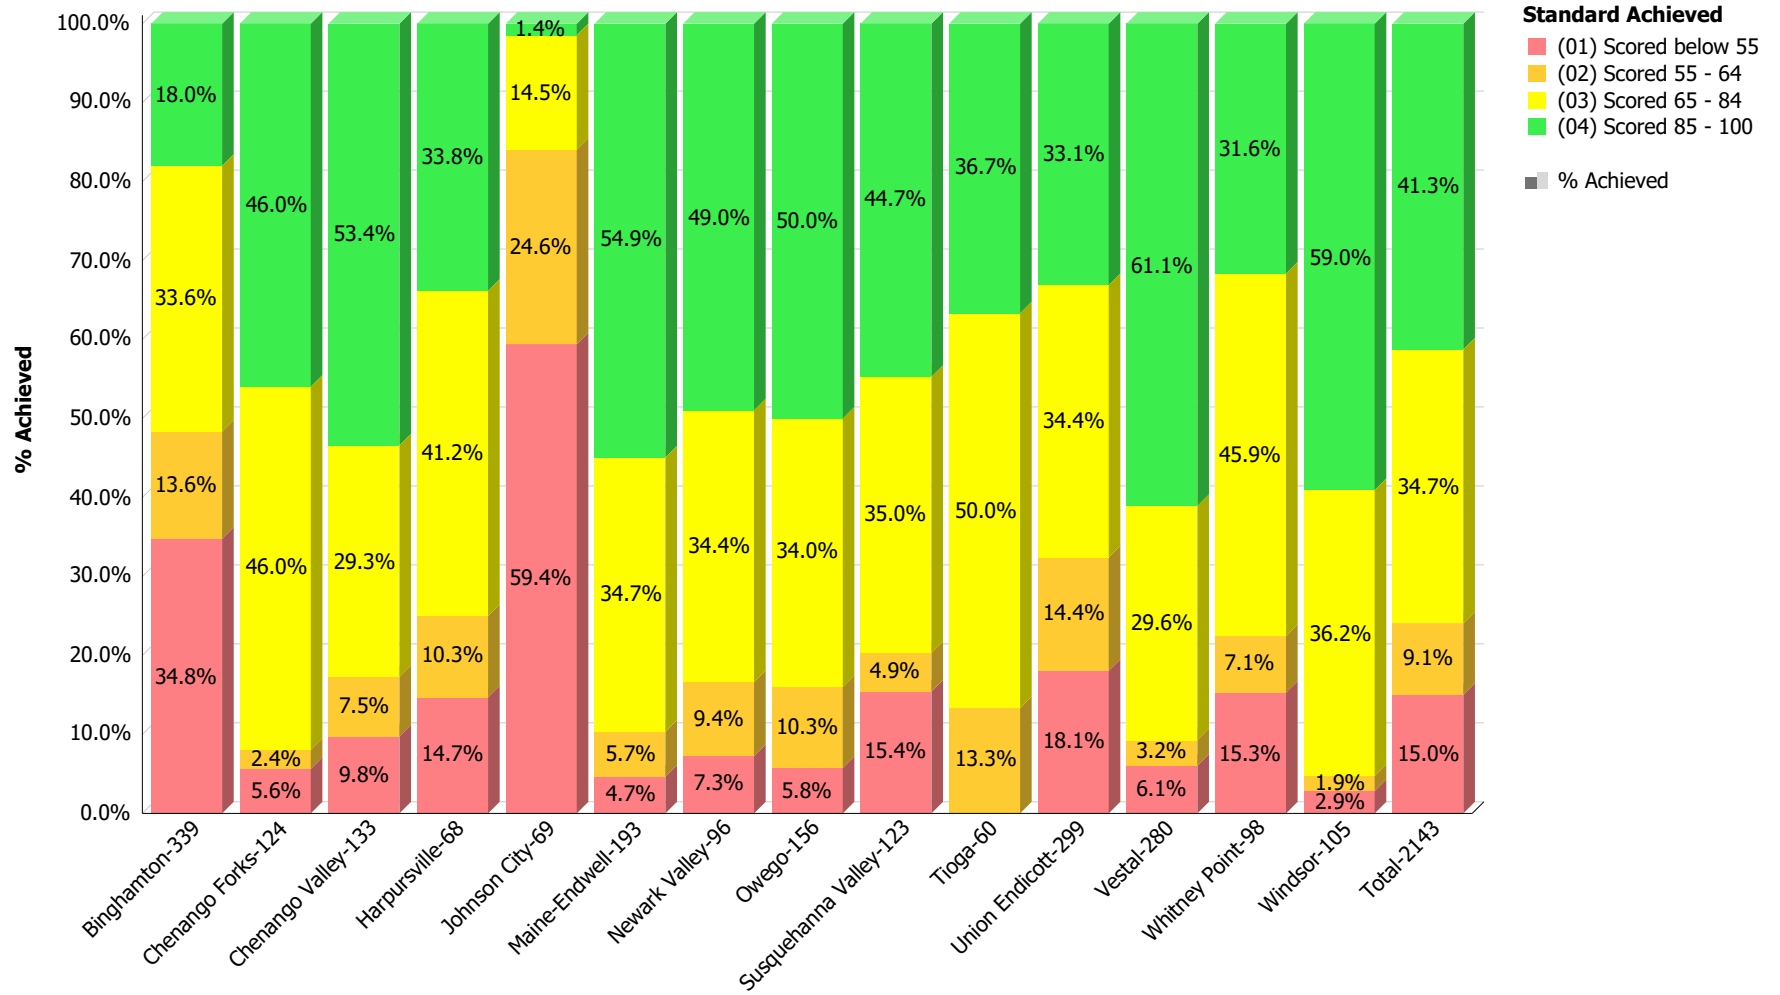

**South Central Regional Information Center (SCRIC)
Performance Levels: 2018 - 2019
039000-Broome BOCES**

Regents Common Core Algebra I - Jun

**South Central Regional Information Center (SCRIC)
Performance Levels: 2018 - 2019
039000-Broome BOCES**

Regents Common Core Algebra II - Jun

**South Central Regional Information Center (SCRIC)
Performance Levels: 2018 - 2019
039000-Broome BOCES**

Regents Common Core ELA - Jun

**South Central Regional Information Center (SCRIC)
Performance Levels: 2018 - 2019
039000-Broome BOCES**

Regents Common Core Geometry - Jun

**South Central Regional Information Center (SCRIC)
Performance Levels: 2018 - 2019
039000-Broome BOCES**

Regents Global History Transition - Jun

**South Central Regional Information Center (SCRIC)
Performance Levels: 2018 - 2019
039000-Broome BOCES**