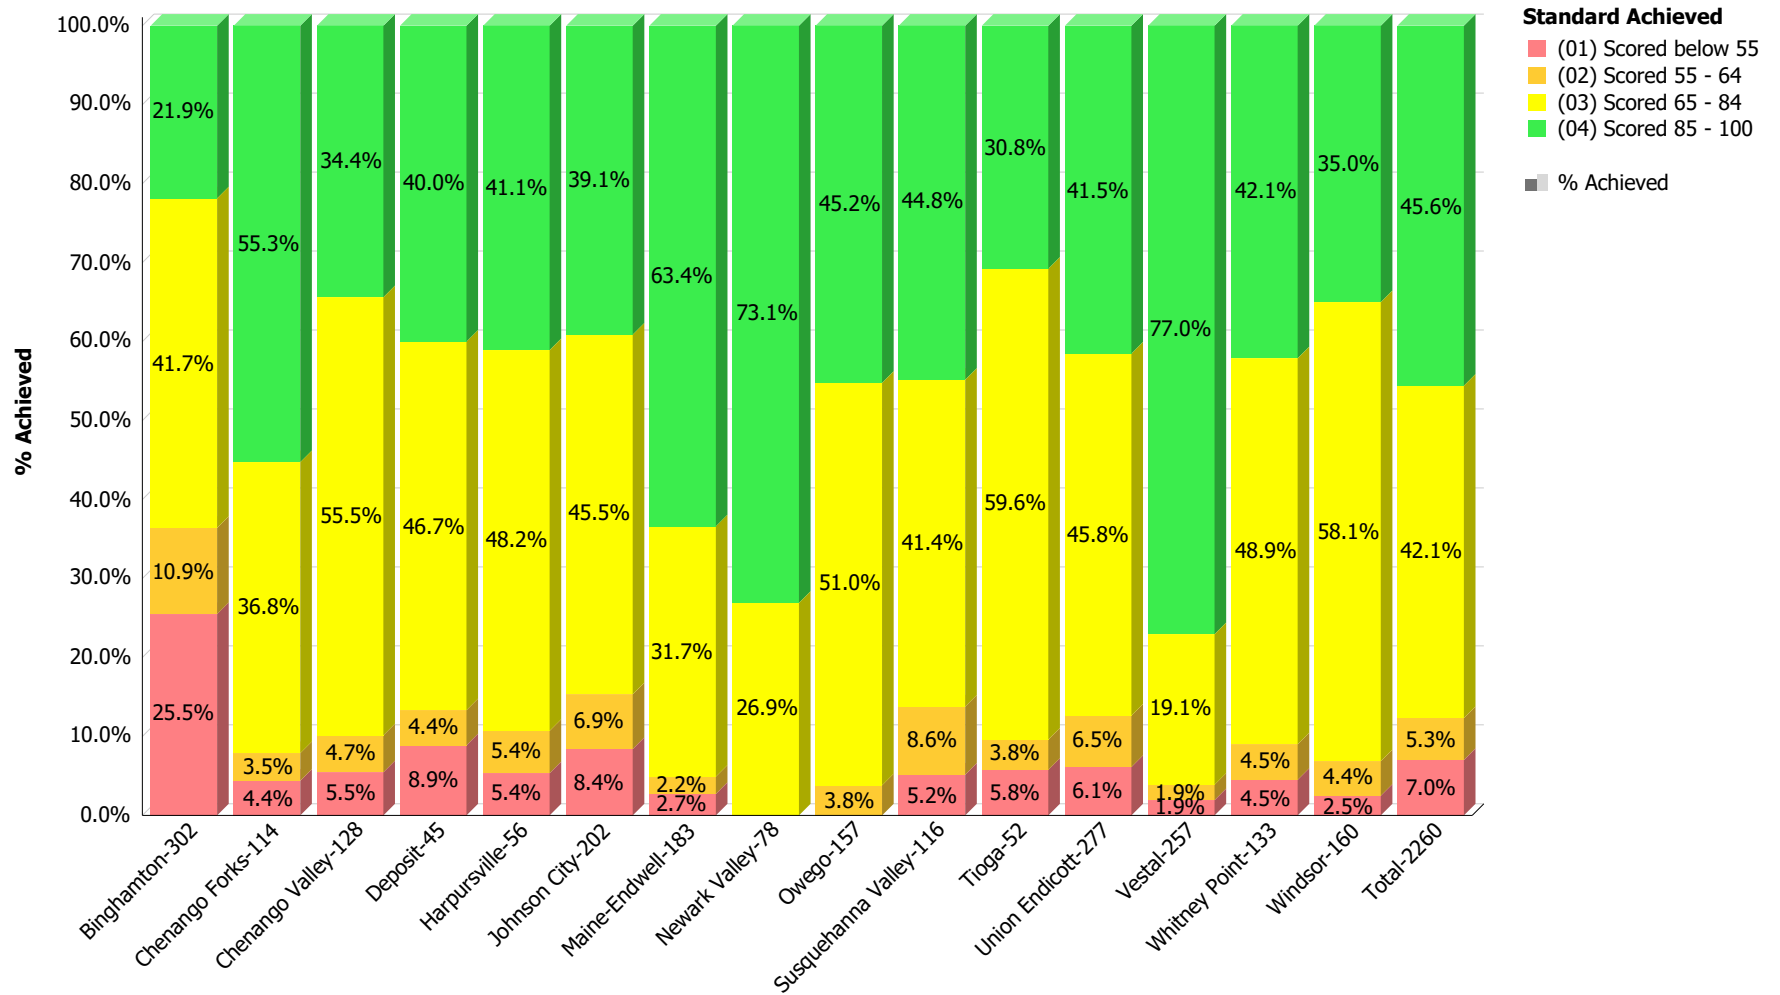

Regents Common Core Algebra II - Jun

**South Central Regional Information Center (SCRIC)
Performance Levels: 2018 - 2019
039000-Broome BOCES**

Regents Common Core ELA - Jun

**South Central Regional Information Center (SCRIC)
Performance Levels: 2018 - 2019
039000-Broome BOCES**

Regents Common Core Geometry - Jun

**South Central Regional Information Center (SCRIC)
Performance Levels: 2018 - 2019
039000-Broome BOCES**

Regents Global History Transition - Jun

**South Central Regional Information Center (SCRIC)
Performance Levels: 2018 - 2019
039000-Broome BOCES**

Regents Living Environment - Jun

**South Central Regional Information Center (SCRIC)
Performance Levels: 2018 - 2019
039000-Broome BOCES**

Regents NF Global History - Jun

**South Central Regional Information Center (SCRIC)
Performance Levels: 2018 - 2019
039000-Broome BOCES**