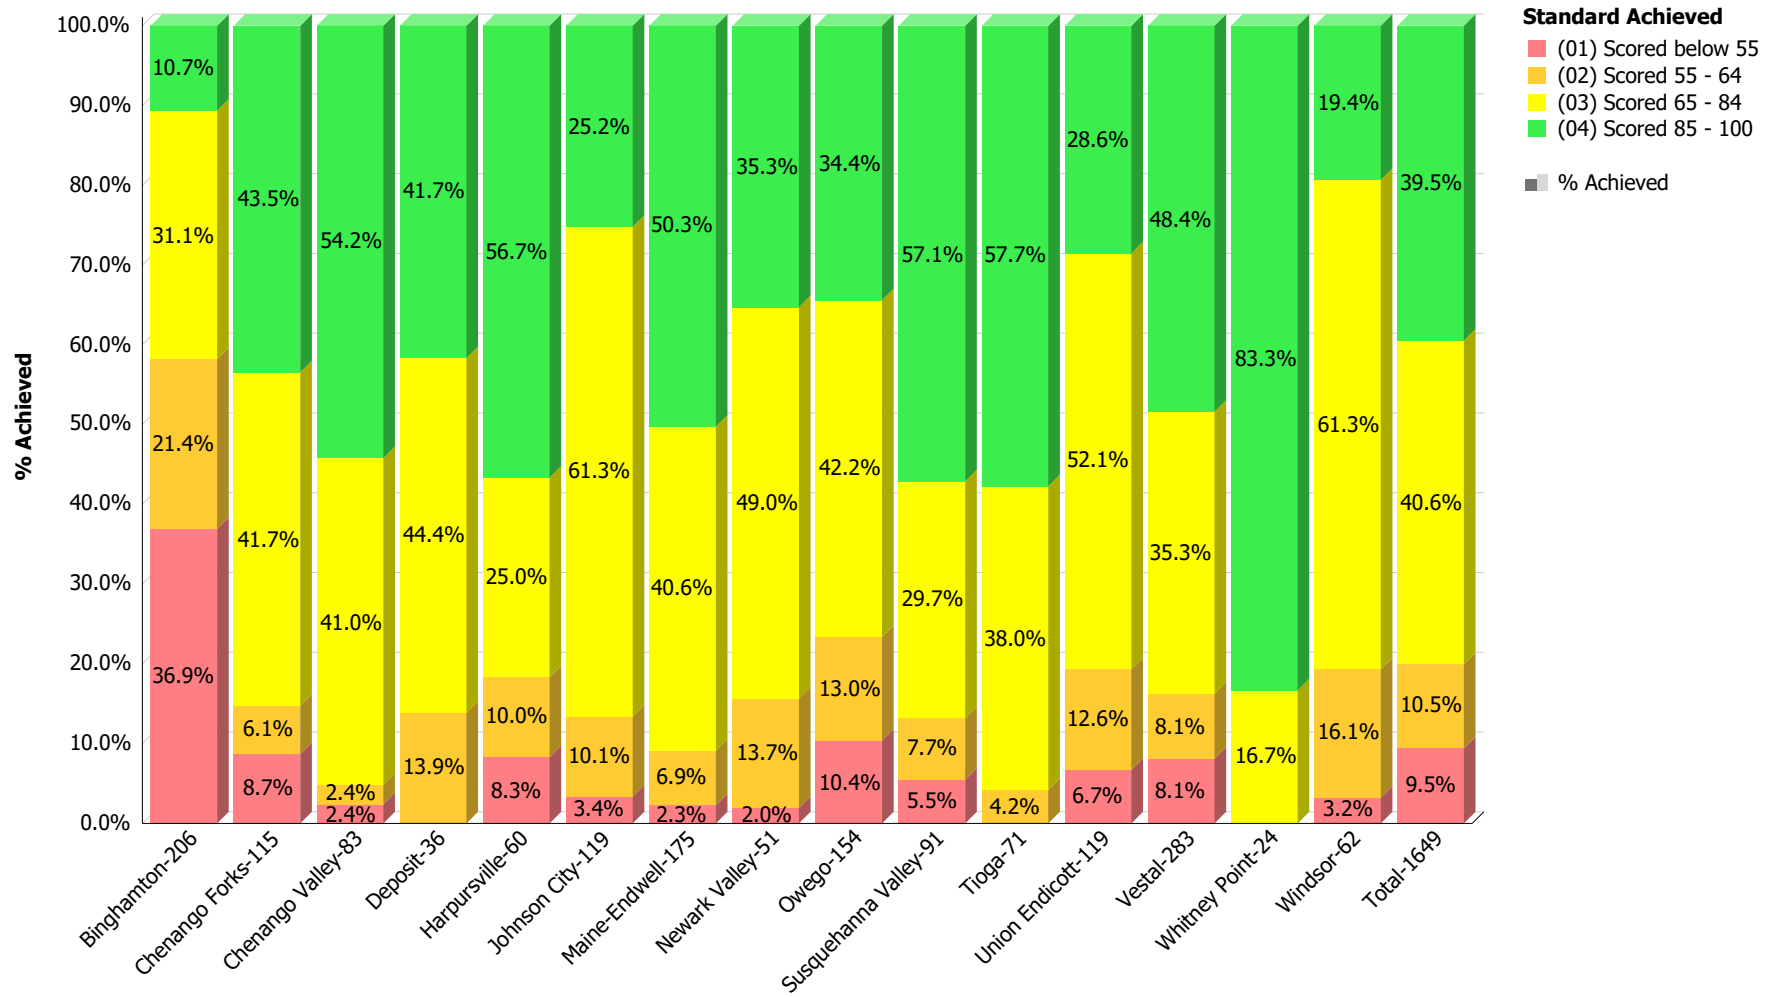

Regents Common Core Geometry - Jun

**South Central Regional Information Center (SCRIC)
Performance Levels: 2018 - 2019
039000-Broome BOCES**

Regents Global History Transition - Jun

**South Central Regional Information Center (SCRIC)
Performance Levels: 2018 - 2019
039000-Broome BOCES**

Regents Living Environment - Jun

**South Central Regional Information Center (SCRIC)
Performance Levels: 2018 - 2019
039000-Broome BOCES**

Regents NF Global History - Jun

**South Central Regional Information Center (SCRIC)
Performance Levels: 2018 - 2019
039000-Broome BOCES**

Regents Phy Set/Chemistry - Jun

**South Central Regional Information Center (SCRIC)
Performance Levels: 2018 - 2019
039000-Broome BOCES**

Regents Phy Set/Earth Sci - Jun

**South Central Regional Information Center (SCRIC)
Performance Levels: 2018 - 2019
039000-Broome BOCES**