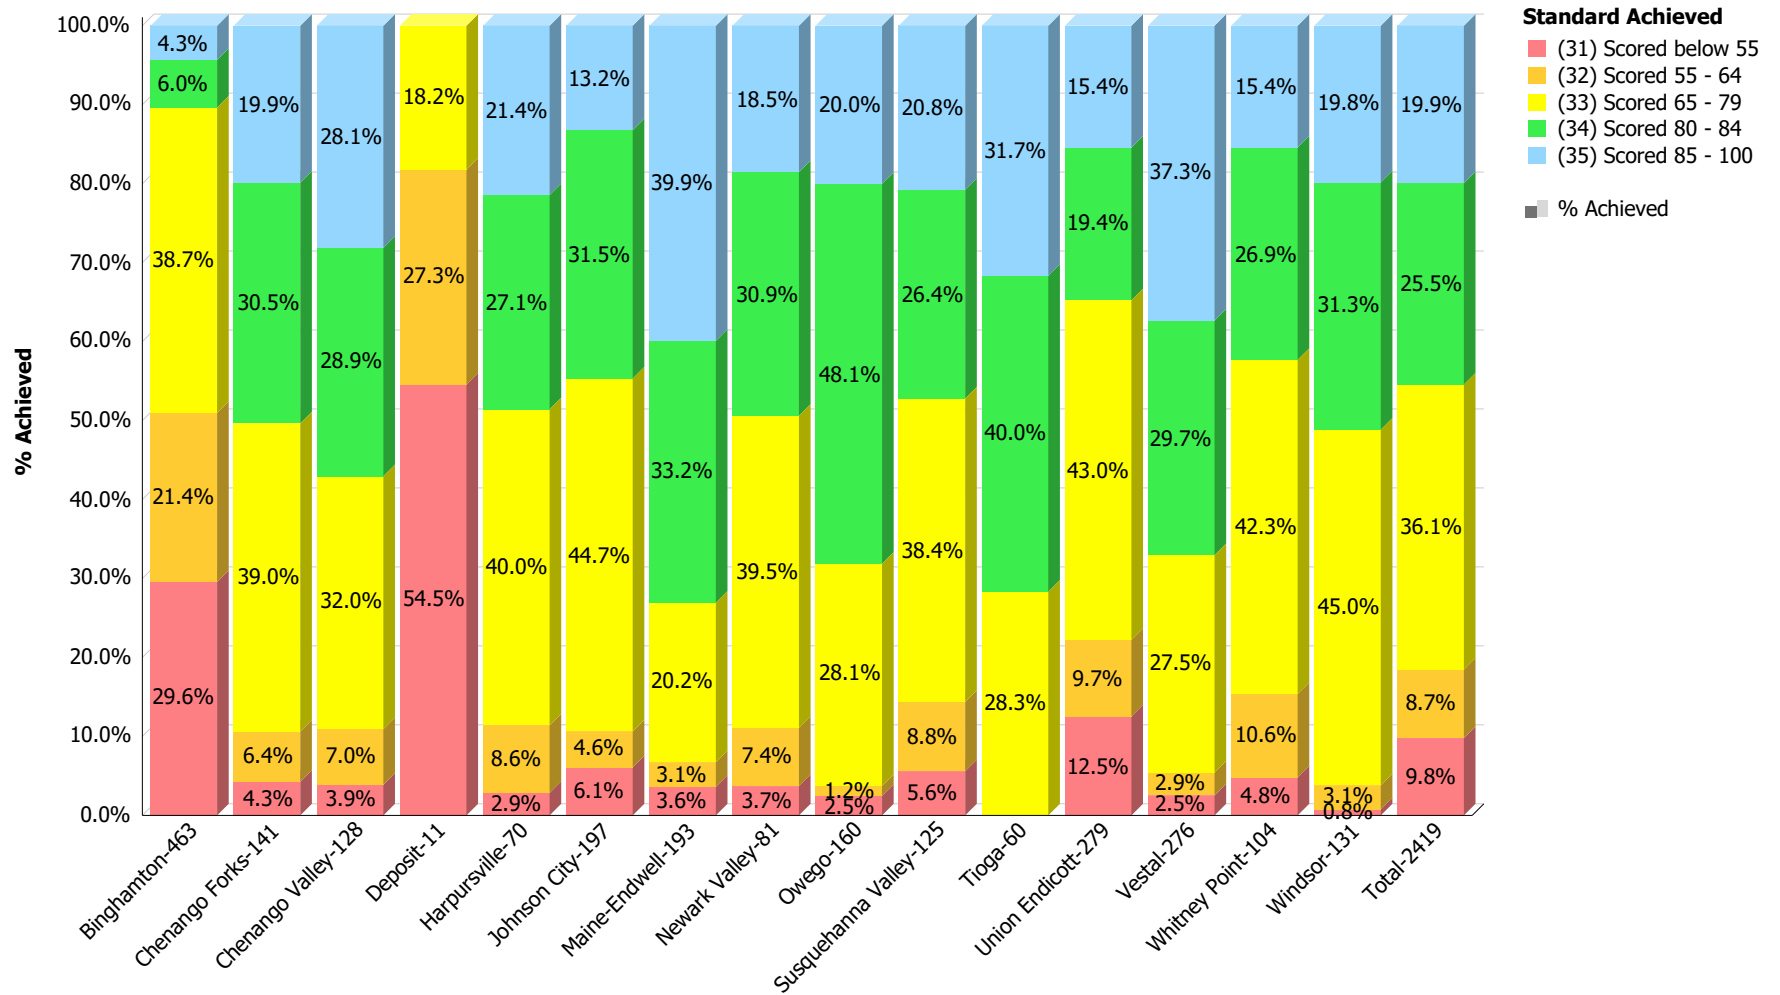

**South Central Regional Information Center (SCRIC)
Performance Levels: 2018 - 2019
039000-Broome BOCES**

Regents Common Core Algebra I - Jun

**South Central Regional Information Center (SCRIC)
Performance Levels: 2018 - 2019
039000-Broome BOCES**

Regents Common Core Algebra II - Jun

**South Central Regional Information Center (SCRIC)
Performance Levels: 2018 - 2019
039000-Broome BOCES**

Regents Common Core ELA - Jun

**South Central Regional Information Center (SCRIC)
Performance Levels: 2018 - 2019
039000-Broome BOCES**