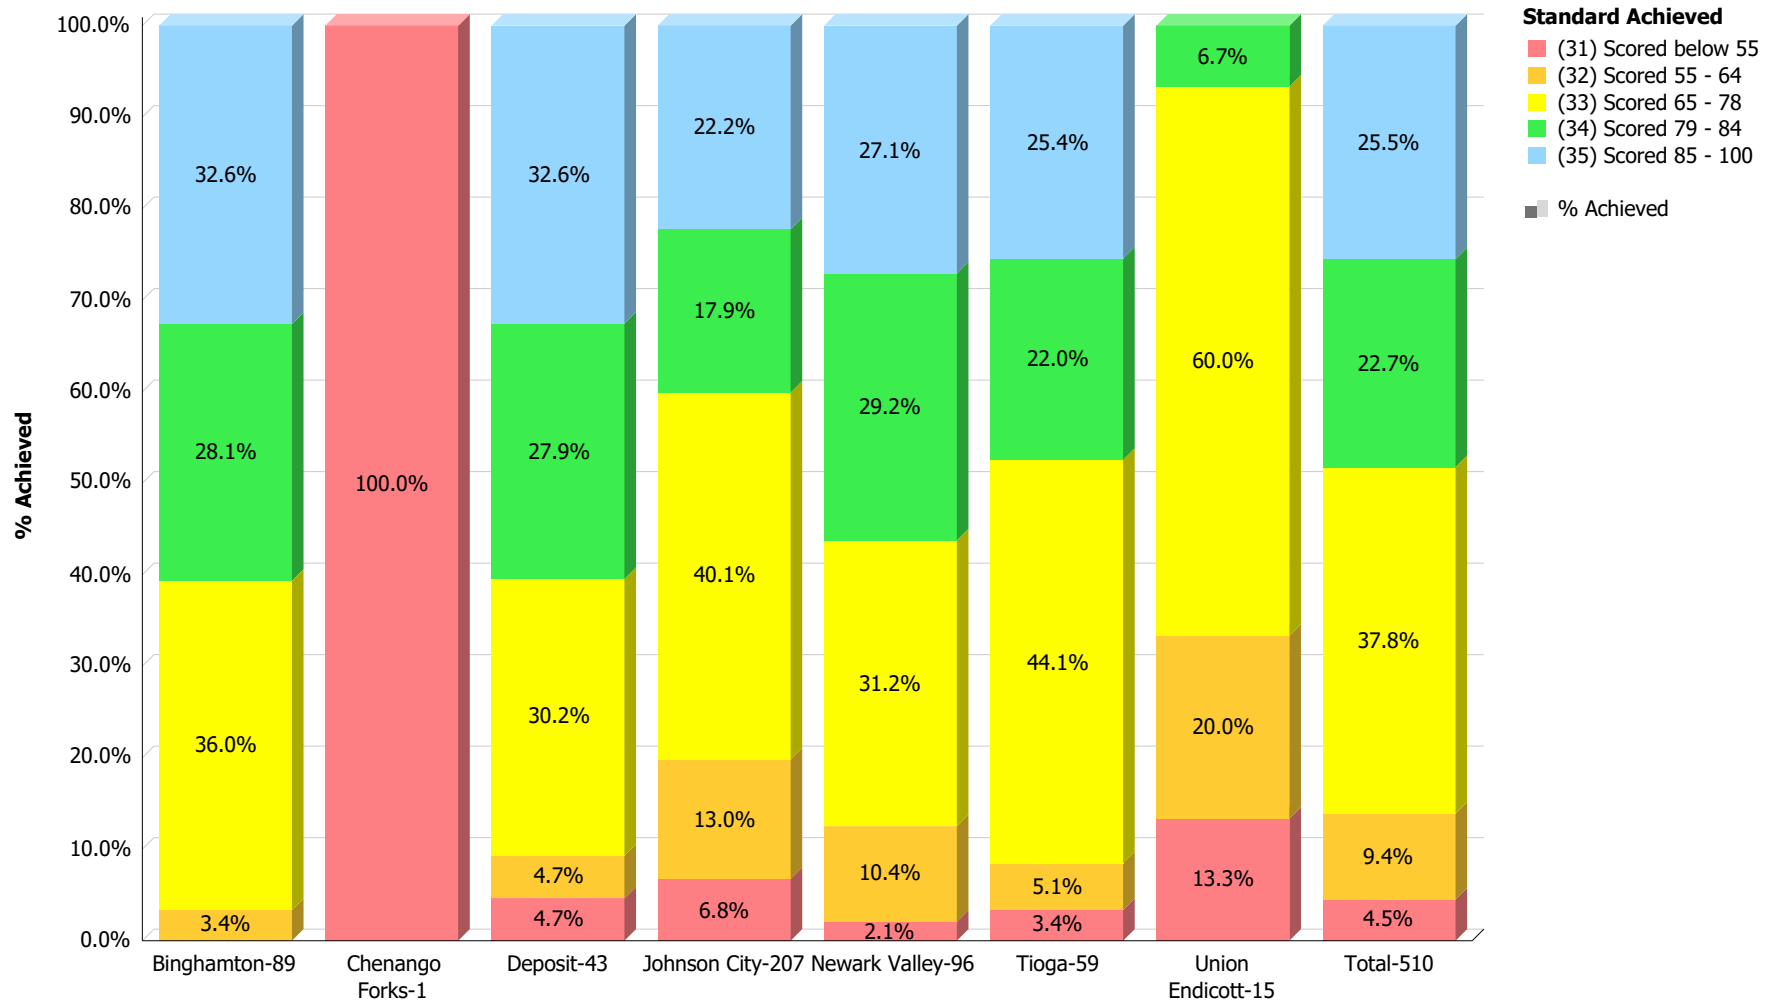

**South Central Regional Information Center (SCRIC)
Performance Levels: 2018 - 2019
039000-Broome BOCES**

Regents NF Global History - Jun