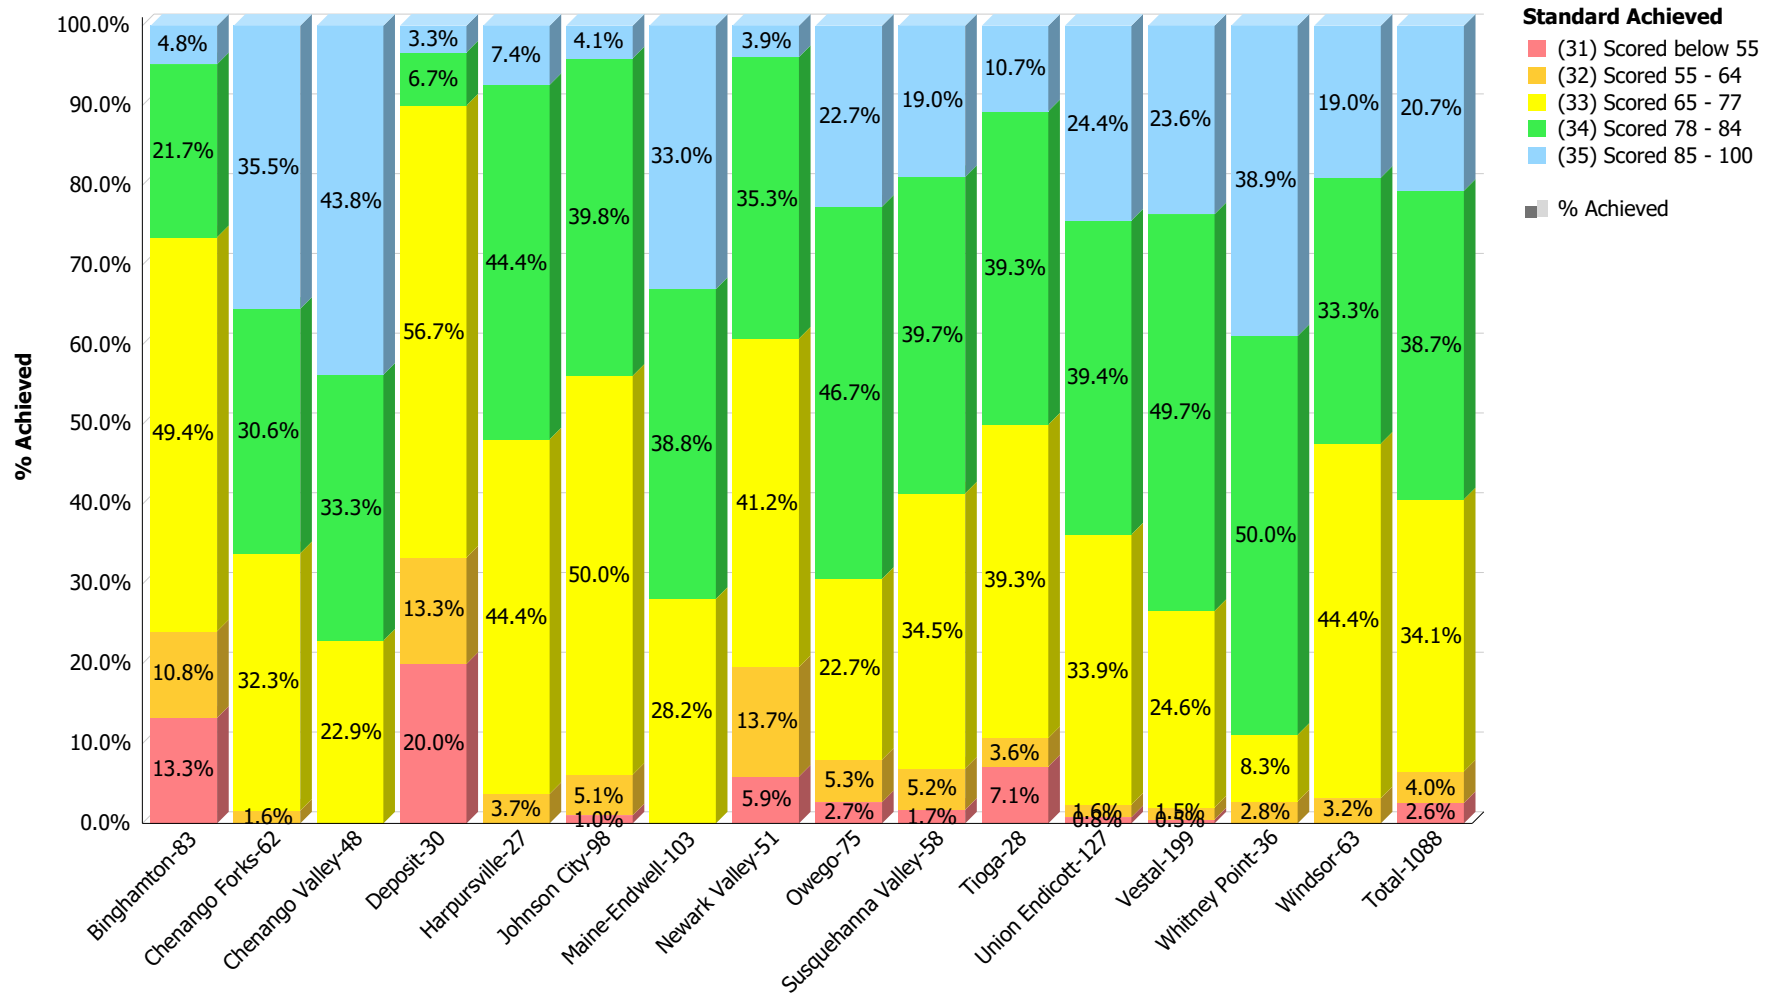

**South Central Regional Information Center (SCRIC)
Performance Levels: 2018 - 2019
039000-Broome BOCES**

Regents Common Core Algebra I - Jun

**South Central Regional Information Center (SCRIC)
Performance Levels: 2018 - 2019
039000-Broome BOCES**

Regents Common Core Algebra II - Jun

**South Central Regional Information Center (SCRIC)
Performance Levels: 2018 - 2019
039000-Broome BOCES**

Regents Common Core ELA - Jun

**South Central Regional Information Center (SCRIC)
Performance Levels: 2018 - 2019
039000-Broome BOCES**