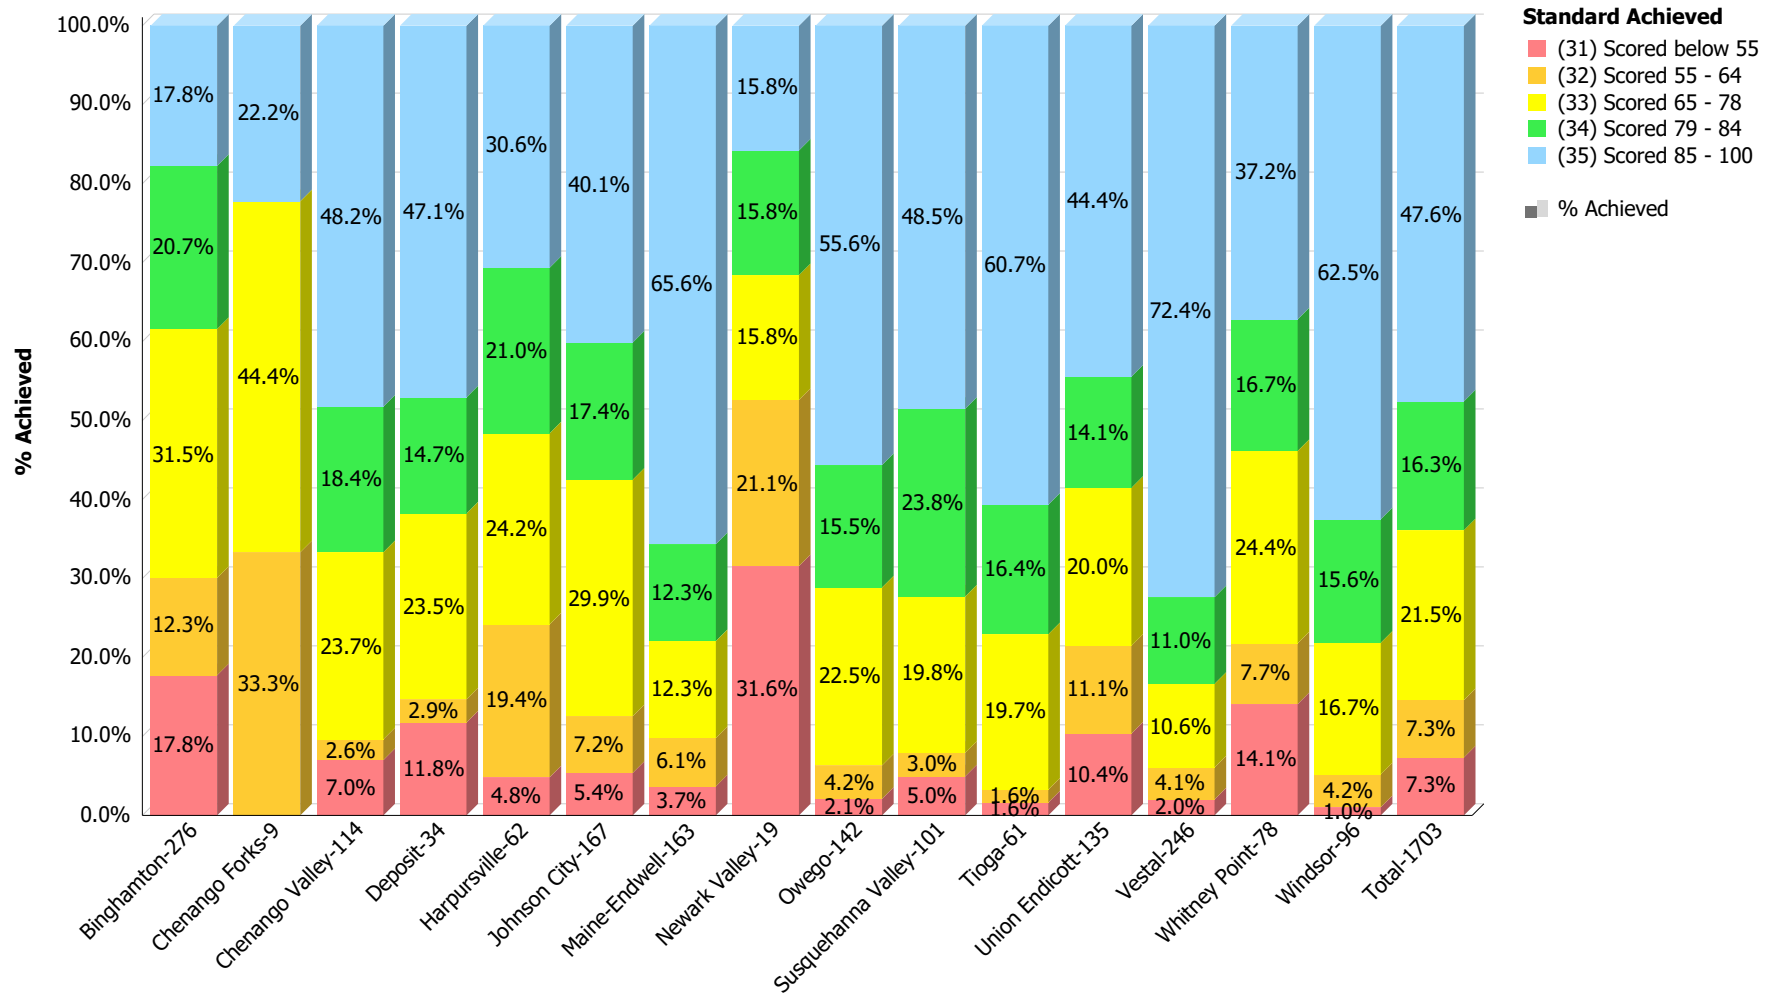

**South Central Regional Information Center (SCRIC)
Performance Levels: 2018 - 2019
039000-Broome BOCES**

Regents Common Core Algebra I - Jun

**South Central Regional Information Center (SCRIC)
Performance Levels: 2018 - 2019
039000-Broome BOCES**

Regents Common Core Algebra II - Jun

**South Central Regional Information Center (SCRIC)
Performance Levels: 2018 - 2019
039000-Broome BOCES**

Regents Common Core ELA - Jun

**South Central Regional Information Center (SCRIC)
Performance Levels: 2018 - 2019
039000-Broome BOCES**