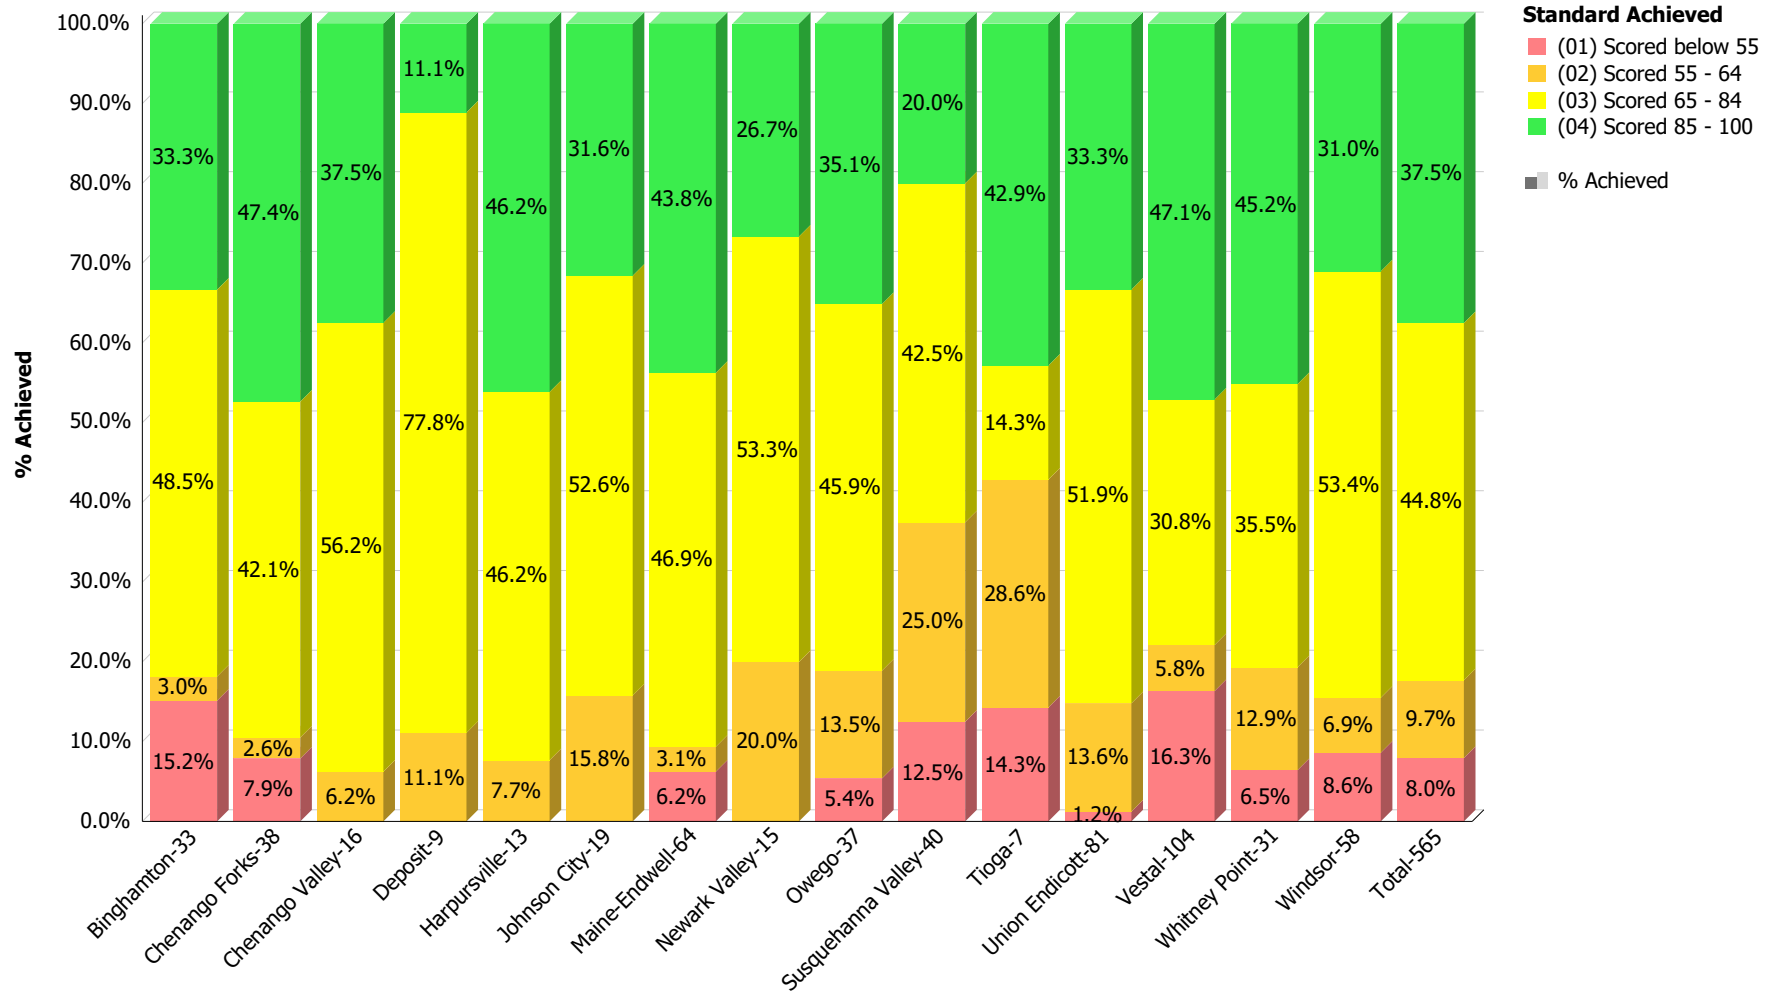

**South Central Regional Information Center (SCRIC)
Performance Levels: 2018 - 2019
039000-Broome BOCES**

Regents Phy Set/Physics - Jun