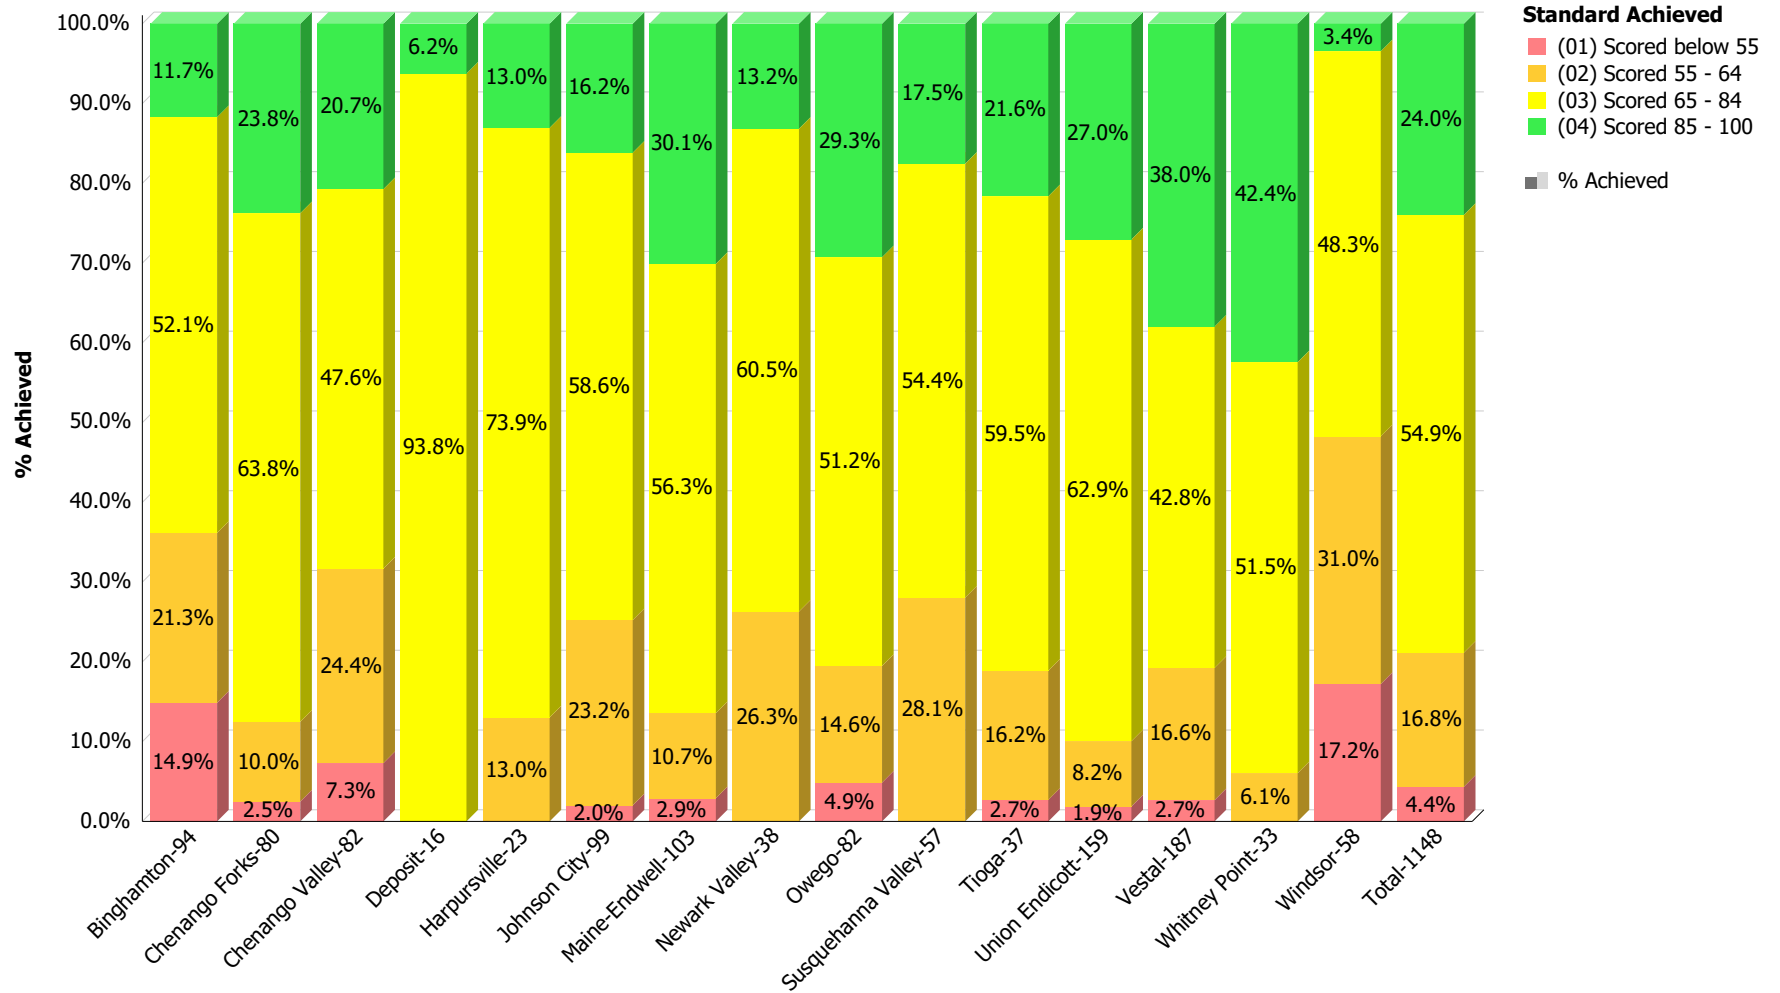

**South Central Regional Information Center (SCRIC)
Performance Levels: 2018 - 2019
039000-Broome BOCES**

Regents Phy Set/Chemistry - Jun