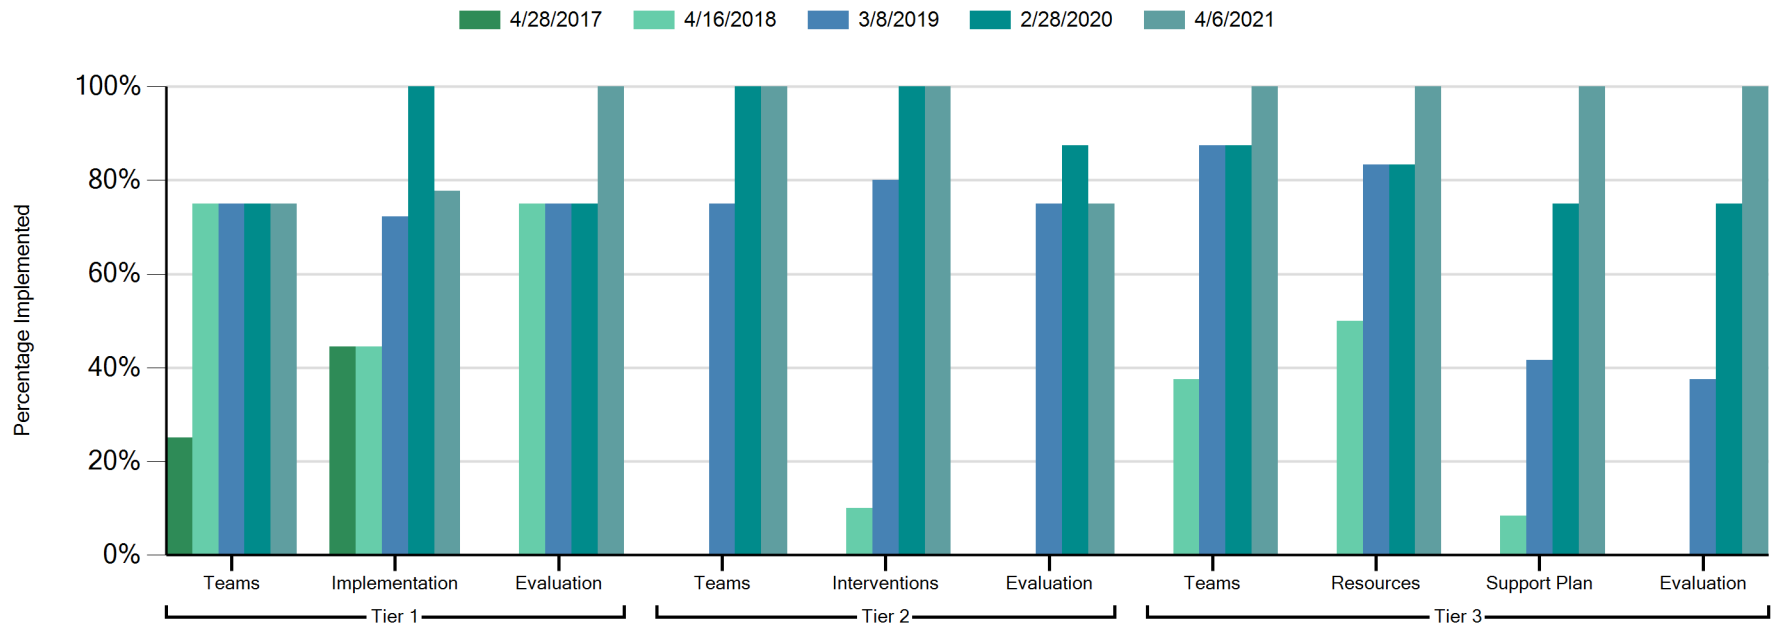

**Ashgrove Elementary School**  
Riverton, Wyoming

**School-Wide PBIS (SWPBIS) Tiered Fidelity Inventory**  
**Ashgrove Elementary School**  
**4/28/2017 - 4/6/2021**

Date Completed	Tier 1			Tier 2			Tier 3			
	Teams	Implementation	Evaluation	Teams	Interventions	Evaluation	Teams	Resources	Support Plan	Evaluation
4/28/2017	25%	44%	0%	0%	0%	0%	0%	0%	0%	0%
4/16/2018	75%	44%	75%	0%	10%	0%	38%	50%	8%	0%
3/8/2019	75%	72%	75%	75%	80%	75%	88%	83%	42%	38%
2/28/2020	75%	100%	75%	100%	100%	88%	88%	83%	75%	75%
4/6/2021	75%	78%	100%	100%	100%	75%	100%	100%	100%	100%