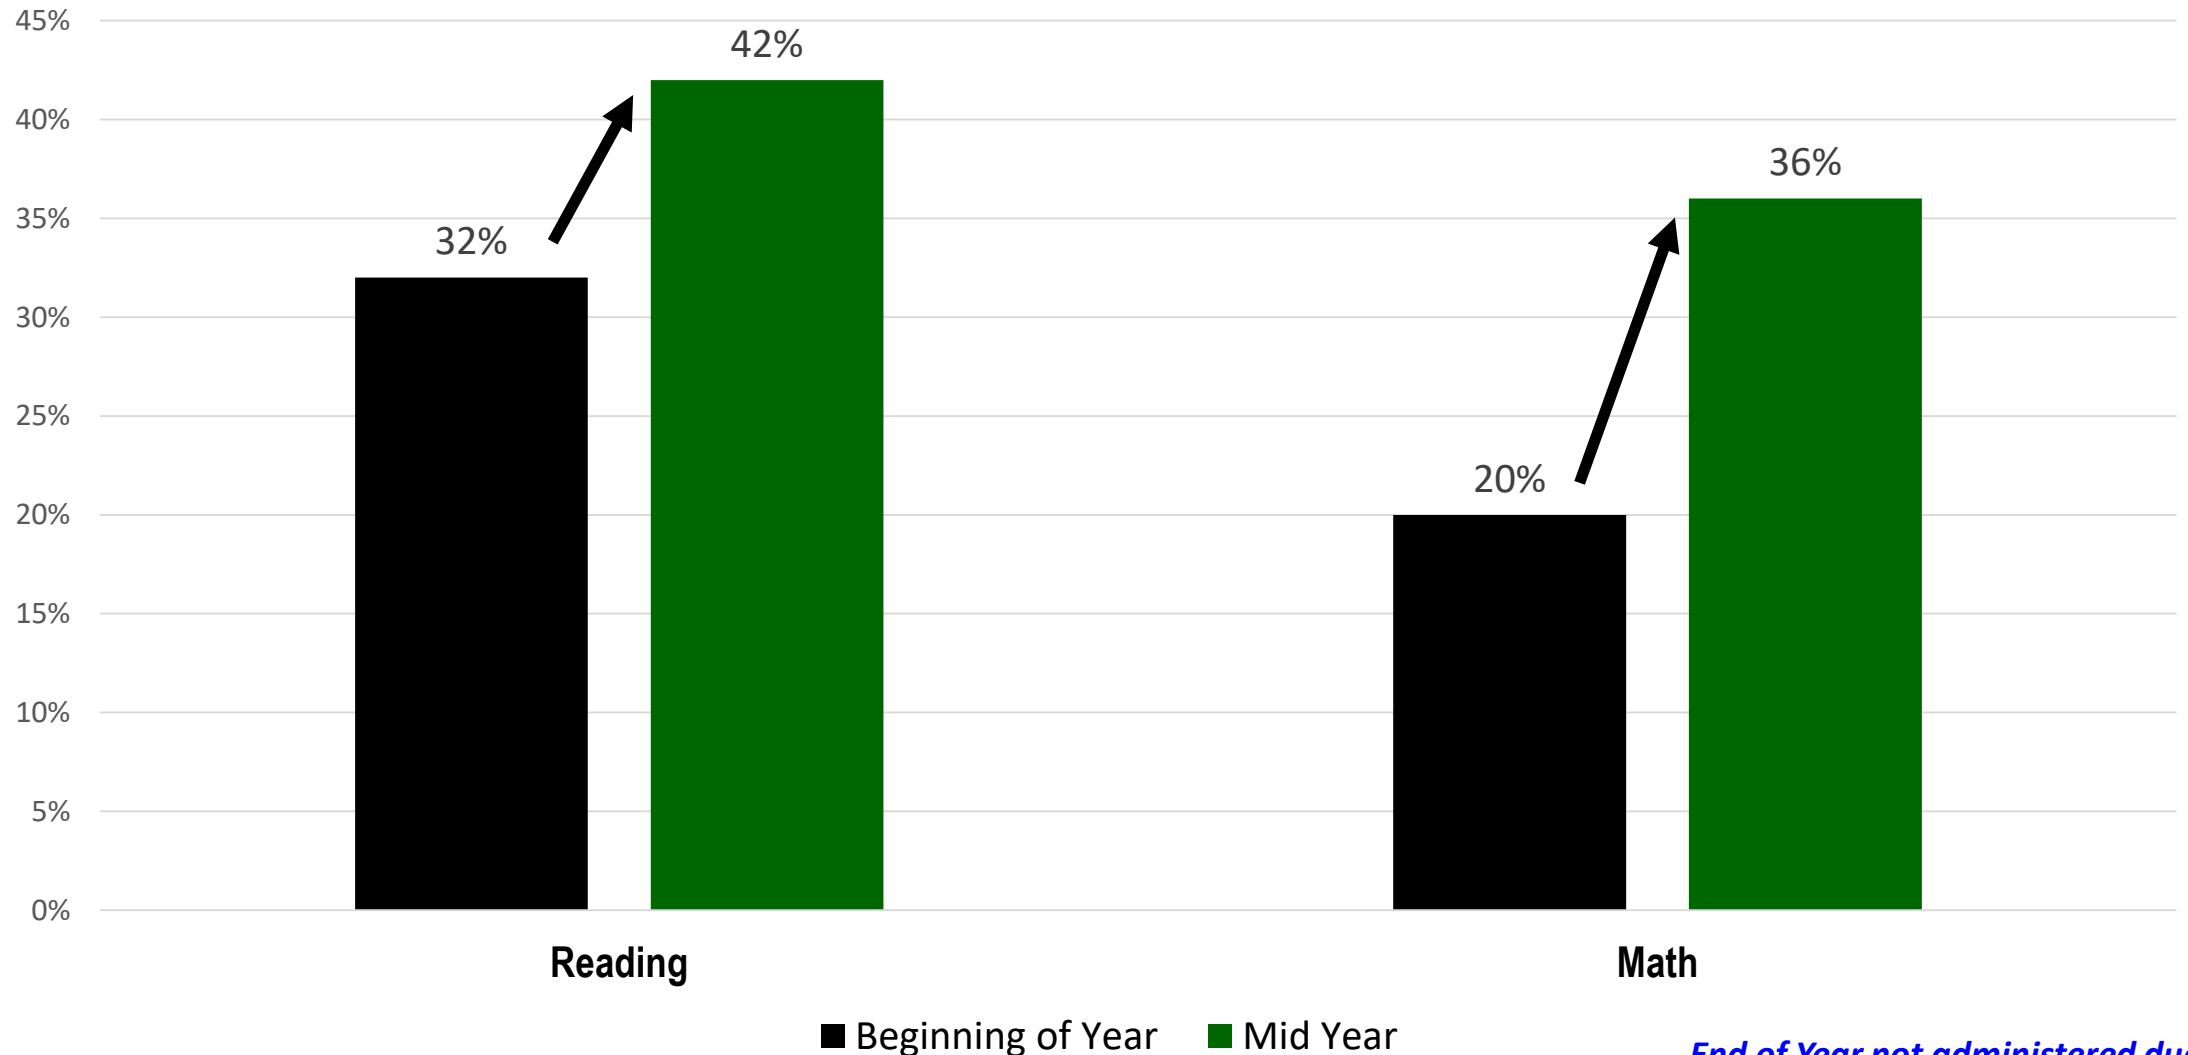

School-wide iReady Data – increasing On Grade Level 2019 - 2020

End of Year not administered due to COVID