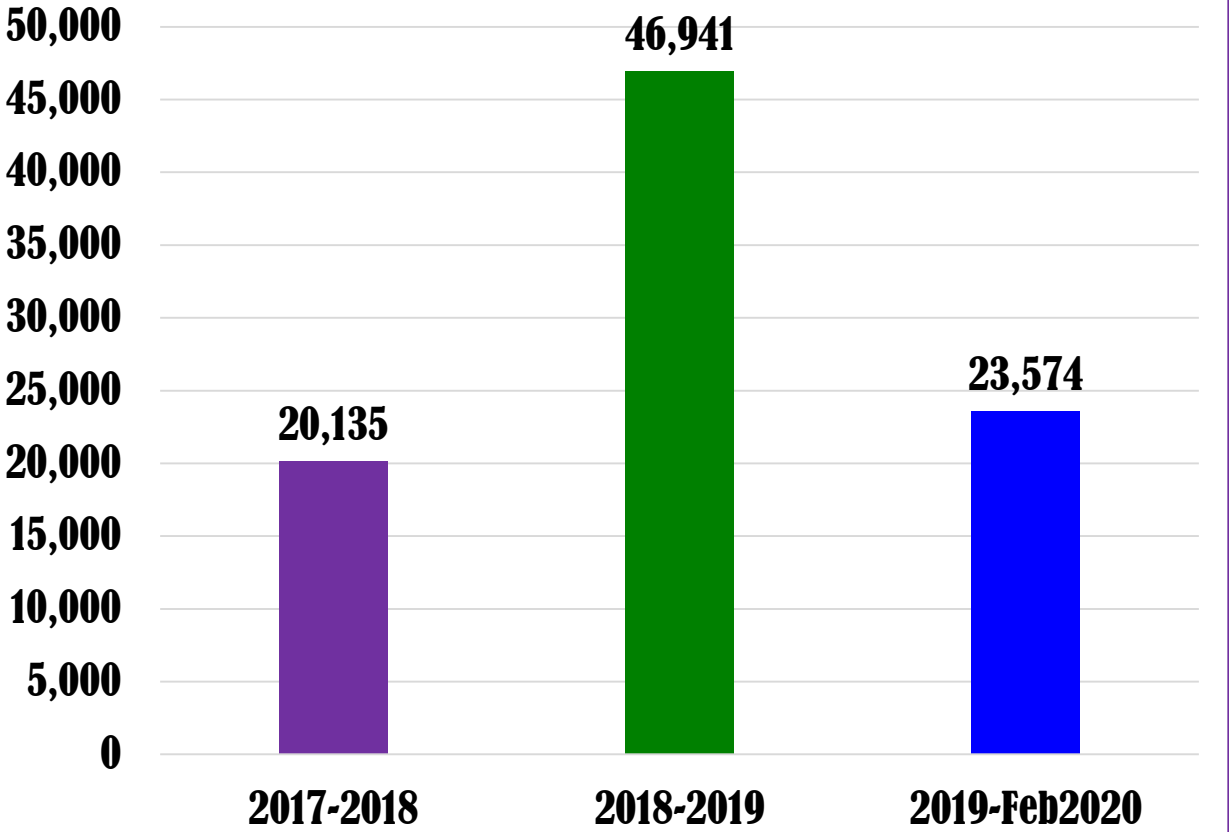

End of Year not administered due to COVID

School-wide iReady Data – increasing On Grade Level 2019 - 2020

End of Year not administered due to COVID

School-wide Reading Achievement with **Achieve3000** Program

Average Lexile Increase

End of Year not administered due to COVID

Number of Completed Activities

End of Year not administered due to COVID