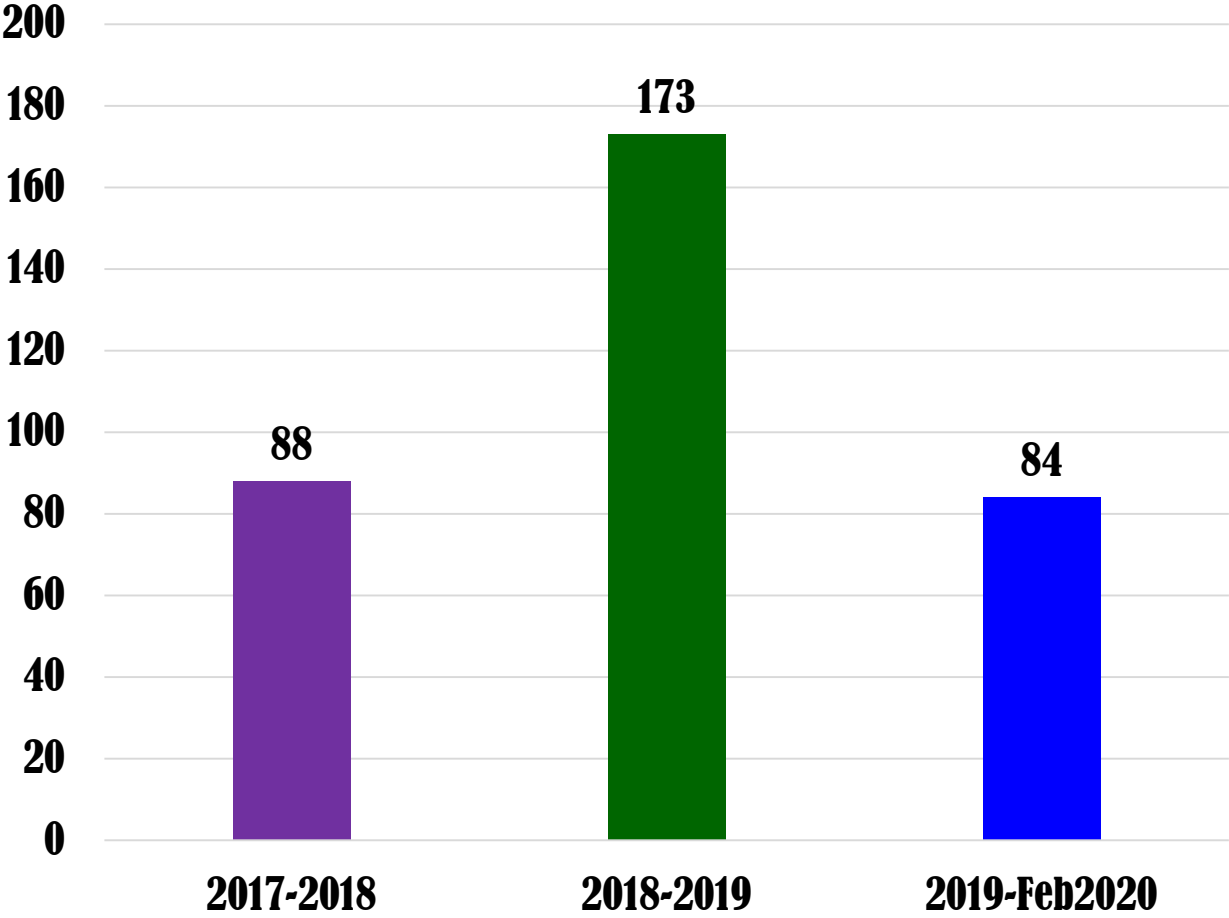

End of Year not administered due to COVID

School-wide iReady Data – increasing On Grade Level 2019 - 2020

End of Year not administered due to COVID

School-wide Reading Achievement with **Achieve3000** Program

Average Lexile Increase

End of Year not administered due to COVID

Number of Completed Activities

End of Year not administered due to COVID