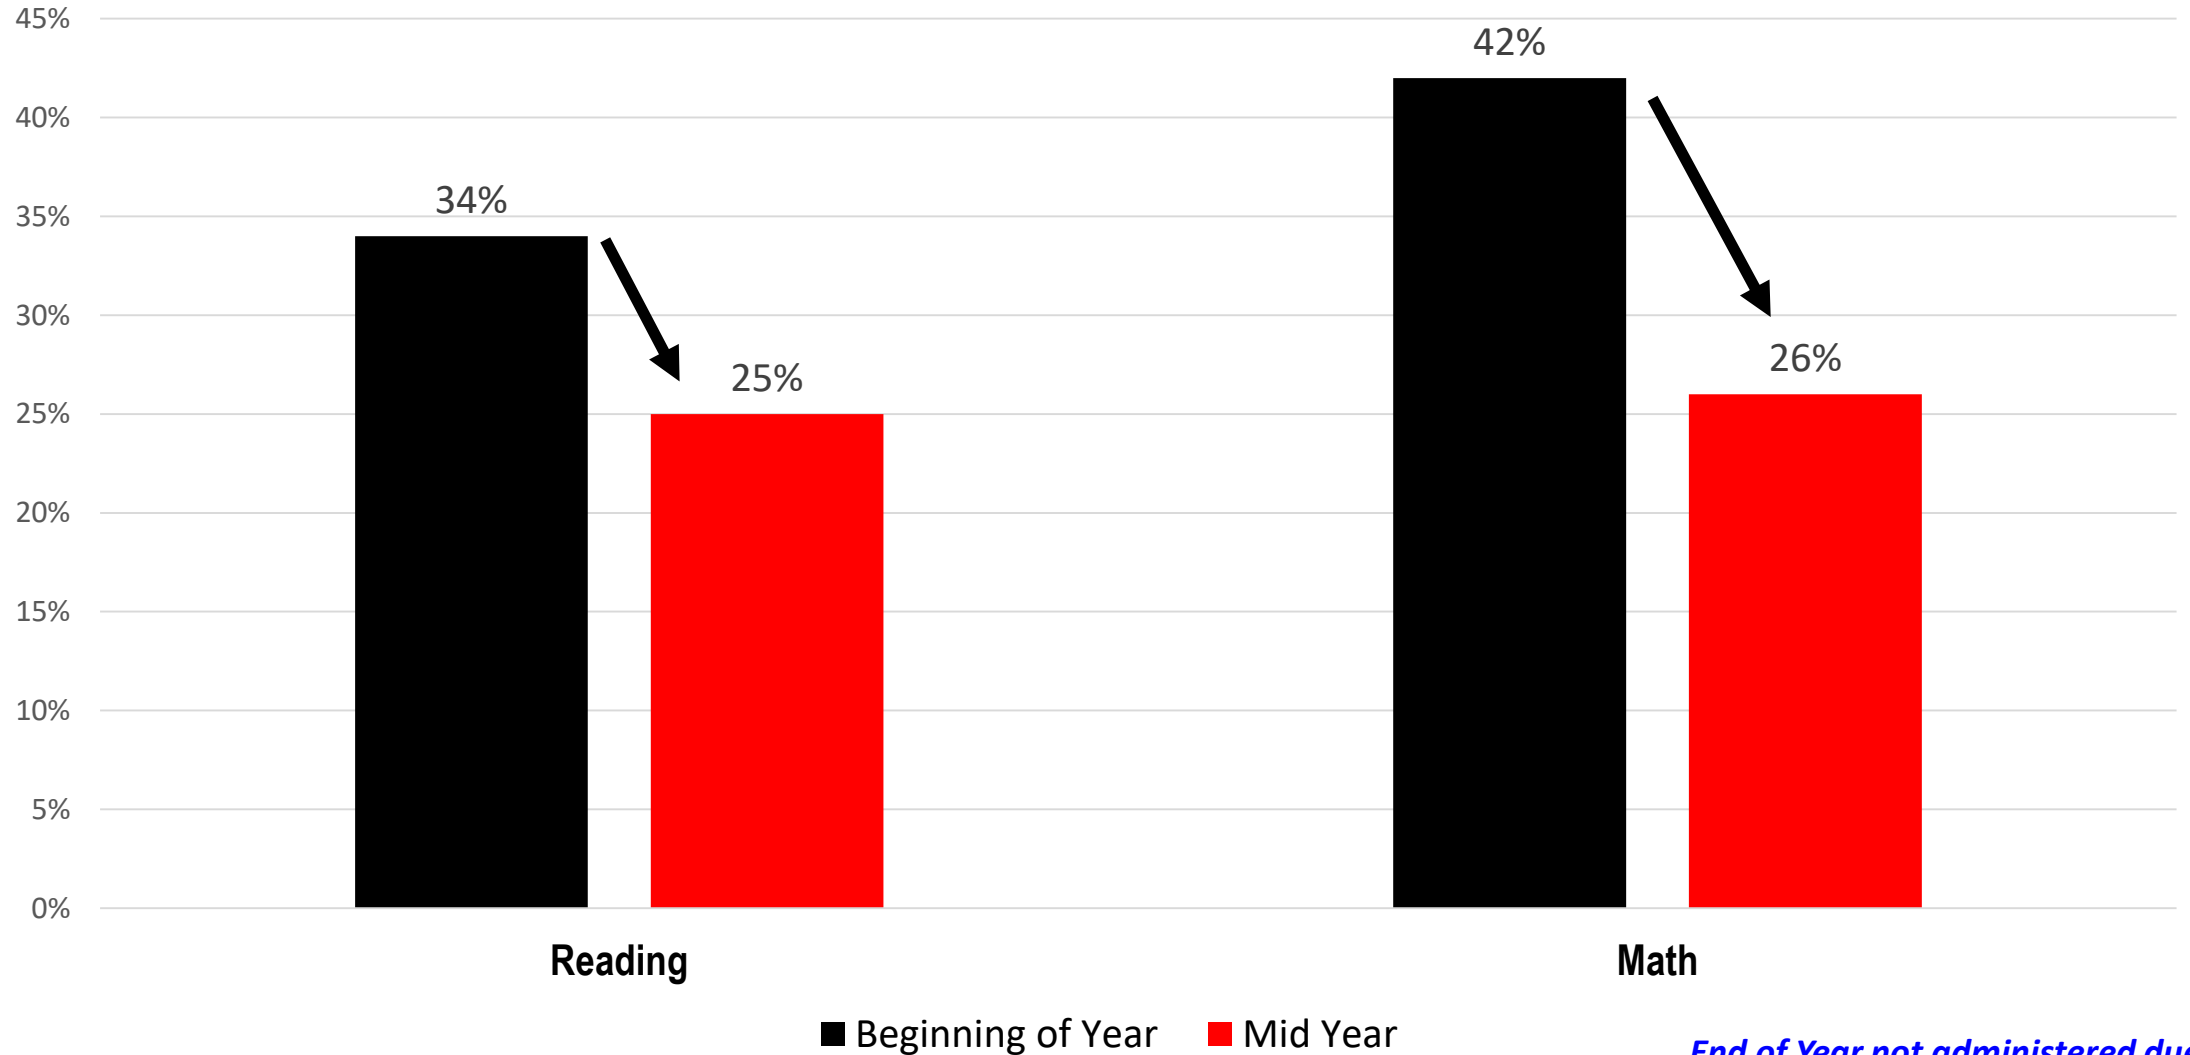

CAASPP – Three Year Trend – No Assessment for 2019-2020

California Elementary - State Test Results

Mathematics – Percent Meeting/Exceeding

CAASPP – Three Year Trend – No Assessment for 2019-2020

School-wide iReady Data – decreasing At Risk 2019 - 2020