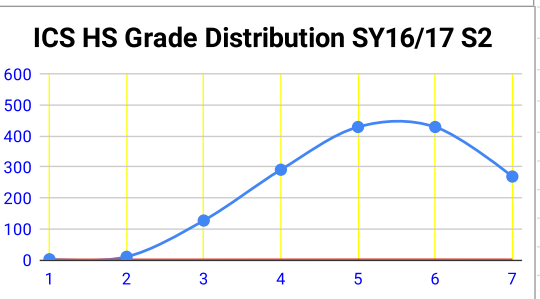

ICS HS Grade Distribution SY14/15 S1									
	1	2	3	4	5	6	7	Sum	Average
HS 1415 S1	0	12	91	356	462	435	176	1532	5.1
Percentage	0.0%	0.8%	5.9%	23.2%	30.2%	28.4%	11.5%		

ICS HS Grade Distribution SY14/15 S2									
	1	2	3	4	5	6	7	Sum	Average
HS 1415 S2	0	12	77	303	419	383	255	1449	5.3
Percentage	0.0%	0.8%	5.3%	20.9%	28.9%	26.4%	17.6%		

ICS HS Grade Distribution SY15/16 S1									
	1	2	3	4	5	6	7	Sum	Average
HS 1516 S1	0	3	77	283	445	393	207	1408	5.3
Percentage	0.0%	0.2%	5.5%	20.1%	31.6%	27.9%	14.7%		

ICS HS Grade Distribution SY15/16 S2									
	1	2	3	4	5	6	7	Sum	Average
HS 1516 S2	0	7	79	260	401	402	244	1393	5.3
Percentage	0.0%	0.5%	5.7%	18.7%	28.8%	28.9%	17.5%		

ICS HS Grade Distribution SY16/17 S1									
	1	2	3	4	5	6	7	Sum	Average
HS SY16/17 S1	4	13	114	295	451	490	245	1612	5.2
Percentage	0.2%	0.8%	7.1%	18.3%	28.0%	30.4%	15.2%		

ICS HS Grade Distribution SY16/17 S2									
	1	2	3	4	5	6	7	Sum	Average
HS SY16/17 S2	2	10	127	291	429	429	269	1557	5.2
Percentage	0.1%	0.6%	8.2%	18.7%	27.6%	27.6%	17.3%		