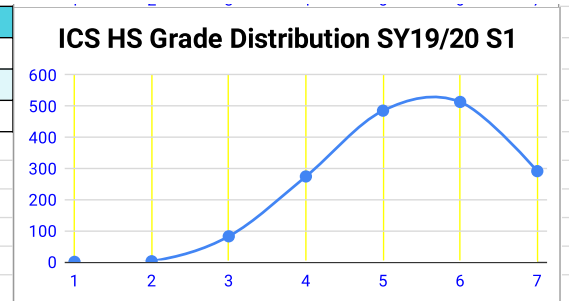

ICS HS Grade Distribution SY19/20 S1									
	1	2	3	4	5	6	7	Sum	Average
HS 1920 S1	0	2	82	274	485	513	291	1647	5.4
Percentage	0.0%	0.1%	5%	16.6%	29.4%	31.1%	17.7%		

ICS HS Grade Distribution													
	HS 1314 S1	HS 1314 S2	HS 1415 S1	HS 1415 S2	HS 1516 S1	HS 1516 S2	HS 1617 S1	HS 1617 S2	HS 1718 S1	HS 1718 S2	HS 1819 S1	HS 1819 S2/P7	HS 1920 S1
1	0	0	0	0	0	0	4	2	1	1	0	1	0
2	7	6	12	12	3	7	13	10	6	7	3	2	2
3	84	80	91	77	77	79	114	127	91	105	47	49	82
4	281	229	356	303	283	260	295	291	272	266	240	254	274
5	505	420	462	419	445	401	451	429	463	408	428	416	485
6	402	461	435	383	393	402	490	429	475	433	477	457	513
7	194	243	176	255	207	244	245	269	260	256	354	336	291
Sum	1473	1439	1532	1449	1408	1393	1612	1557	1568	1476	1549	1515	1647
Average	5.2	5.4	5.1	5.3	5.3	5.3	5.2	5.2	5.3	5.3	5.5	5.5	5.4

ICS HS Grade Distribution (Percentage)													
	HS 1314 S1	HS 1314 S2	HS 1415 S1	HS 1415 S2	HS 1516 S1	HS 1516 S2	HS 1617 S1	HS 1617 S2	HS 1718 S1	HS 1718 S2	HS 1819 S1	HS 1819 S2	HS 1920 S1
1	0.0%	0.0%	0.0%	0.0%	0.0%	0.0%	0.2%	0.1%	0.1%	0.1%	0.0%	0.1%	0.0%
2	0.5%	0.4%	0.8%	0.8%	0.2%	0.5%	0.8%	0.6%	0.4%	0.5%	0.2%	0.1%	0.1%
3	5.7%	5.6%	5.9%	5.3%	5.5%	5.7%	7.1%	8.2%	5.8%	7.1%	3.0%	3.2%	5%
4	19.1%	15.9%	23.2%	20.9%	20.1%	18.7%	18.3%	18.7%	17.3%	18.0%	15.5%	16.8%	16.6%
5	34.3%	29.2%	30.2%	28.9%	31.6%	28.8%	28.0%	27.6%	29.5%	27.6%	27.6%	27.5%	29.4%
6	27.3%	32.0%	28.4%	26.4%	27.9%	28.9%	30.4%	27.6%	30.3%	29.3%	30.8%	30.2%	31.1%
7	13.2%	16.9%	11.5%	17.6%	14.7%	17.5%	15.2%	17.3%	16.6%	17.3%	22.9%	22.2%	17.7%