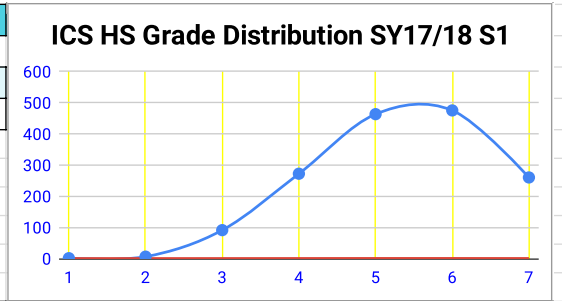

ICS HS Grade Distribution SY17/18 S1									
	1	2	3	4	5	6	7	Sum	Average
HS 1718 S1	1	6	91	272	463	475	260	1568	5.3
Percentage	0.1%	0.4%	5.8%	17.3%	29.5%	30.3%	16.6%