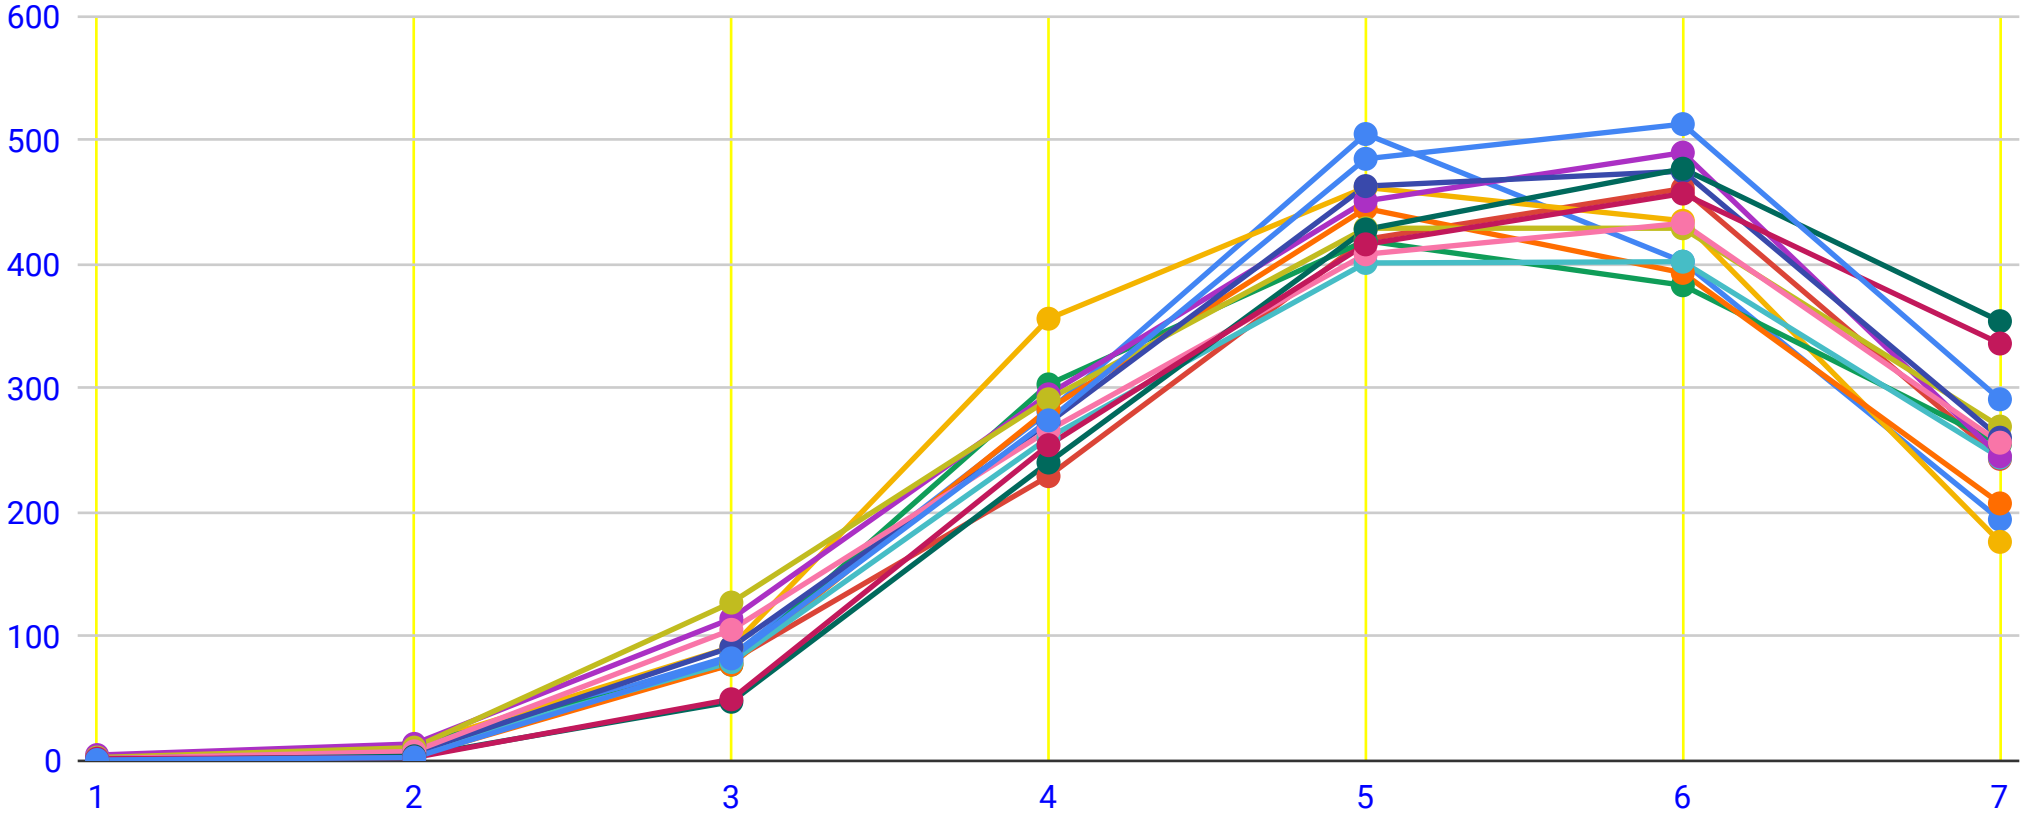

ICS HS Grade Distribution

HS Grade Distribution

- HS 1314 S1
- HS 1314 S2
- HS 1415 S1
- HS 1415 S2
- HS 1516 S1
- HS 1516 S2
- HS 1617 S1
- HS 1617 S2
- HS 1718 S1
- HS 1718 S2
- HS 1819 S1
- HS 1819 S2/P7
- HS 1920 S1