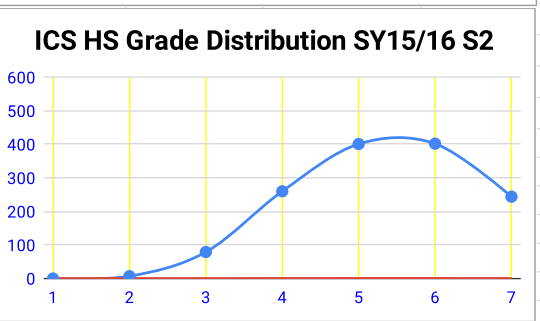

ICS HS Grade Distribution SY13/14 S1									
	1	2	3	4	5	6	7	Sum	Average
HS 1314 S1	0	7	84	281	505	402	194	1473	5.2
Percentage	0.0%	0.5%	5.7%	19.1%	34.3%	27.3%	13.2%		

ICS HS Grade Distribution SY13/14 S2									
	1	2	3	4	5	6	7	Sum	Average
HS 1314 S2	0	6	80	229	420	461	243	1439	5.4
Percentage	0.0%	0.4%	5.6%	15.9%	29.2%	32.0%	16.9%		

ICS HS Grade Distribution SY14/15 S1									
	1	2	3	4	5	6	7	Sum	Average
HS 1415 S1	0	12	91	356	462	435	176	1532	5.1
Percentage	0.0%	0.8%	5.9%	23.2%	30.2%	28.4%	11.5%		

ICS HS Grade Distribution SY14/15 S2									
	1	2	3	4	5	6	7	Sum	Average
HS 1415 S2	0	12	77	303	419	383	255	1449	5.3
Percentage	0.0%	0.8%	5.3%	20.9%	28.9%	26.4%	17.6%		

ICS HS Grade Distribution SY15/16 S1									
	1	2	3	4	5	6	7	Sum	Average
HS 1516 S1	0	3	77	283	445	393	207	1408	5.3
Percentage	0.0%	0.2%	5.5%	20.1%	31.6%	27.9%	14.7%		

ICS HS Grade Distribution SY15/16 S2									
	1	2	3	4	5	6	7	Sum	Average
HS 1516 S2	0	7	79	260	401	402	244	1393	5.3
Percentage	0.0%	0.5%	5.7%	18.7%	28.8%	28.9%	17.5%		