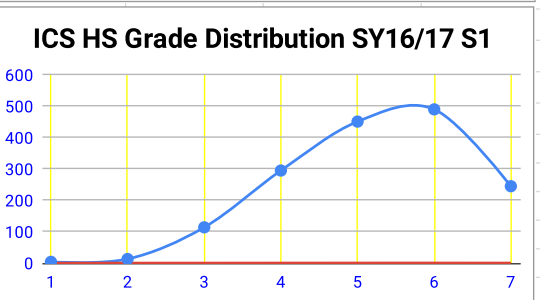

ICS HS Grade Distribution SY16/17 S1									
	1	2	3	4	5	6	7	Sum	Average
HS SY16/17 S1	4	13	114	295	451	490	245	1612	5.2
Percentage	0.2%	0.8%	7.1%	18.3%	28.0%	30.4%	15.2%