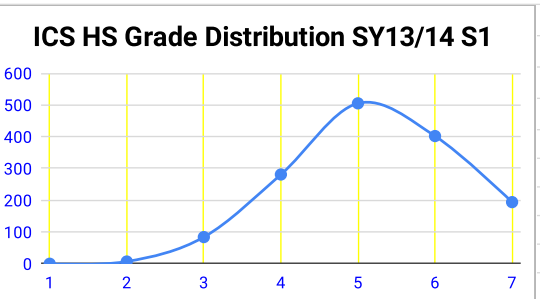

ICS HS Grade Distribution SY13/14 S1									
	1	2	3	4	5	6	7	Sum	Average
HS 1314 S1	0	7	84	281	505	402	194	1473	5.2
Percentage	0.0%	0.5%	5.7%	19.1%	34.3%	27.3%	13.2%		

ICS HS Grade Distribution SY13/14 S2									
	1	2	3	4	5	6	7	Sum	Average
HS 1314 S2	0	6	80	229	420	461	243	1439	5.4
Percentage	0.0%	0.4%	5.6%	15.9%	29.2%	32.0%	16.9%		

ICS HS Grade Distribution SY14/15 S1									
	1	2	3	4	5	6	7	Sum	Average
HS 1415 S1	0	12	91	356	462	435	176	1532	5.1
Percentage	0.0%	0.8%	5.9%	23.2%	30.2%	28.4%	11.5%		

ICS HS Grade Distribution SY14/15 S2									
	1	2	3	4	5	6	7	Sum	Average
HS 1415 S2	0	12	77	303	419	383	255	1449	5.3
Percentage	0.0%	0.8%	5.3%	20.9%	28.9%	26.4%	17.6%		