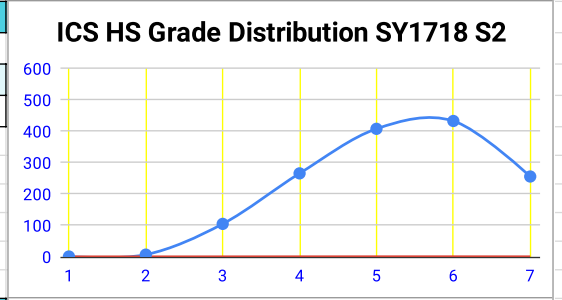

ICS HS Grade Distribution SY15/16 S1									
	1	2	3	4	5	6	7	Sum	Average
HS 1516 S1	0	3	77	283	445	393	207	1408	5.3
Percentage	0.0%	0.2%	5.5%	20.1%	31.6%	27.9%	14.7%		

ICS HS Grade Distribution SY15/16 S2									
	1	2	3	4	5	6	7	Sum	Average
HS 1516 S2	0	7	79	260	401	402	244	1393	5.3
Percentage	0.0%	0.5%	5.7%	18.7%	28.8%	28.9%	17.5%		

ICS HS Grade Distribution SY16/17 S1									
	1	2	3	4	5	6	7	Sum	Average
HS SY16/17 S1	4	13	114	295	451	490	245	1612	5.2
Percentage	0.2%	0.8%	7.1%	18.3%	28.0%	30.4%	15.2%		

ICS HS Grade Distribution SY16/17 S2									
	1	2	3	4	5	6	7	Sum	Average
HS SY16/17 S2	2	10	127	291	429	429	269	1557	5.2
Percentage	0.1%	0.6%	8.2%	18.7%	27.6%	27.6%	17.3%		

ICS HS Grade Distribution SY17/18 S1									
	1	2	3	4	5	6	7	Sum	Average
HS 1718 S1	1	6	91	272	463	475	260	1568	5.3
Percentage	0.1%	0.4%	5.8%	17.3%	29.5%	30.3%	16.6%		

ICS HS Grade Distribution SY17/18 S2									
	1	2	3	4	5	6	7	Sum	Average
HS 1718 S2	1	7	105	266	408	433	256	1476	5.3
Percentage	0.1%	0.5%	7.1%	18.0%	27.6%	29.3%	17.3%		