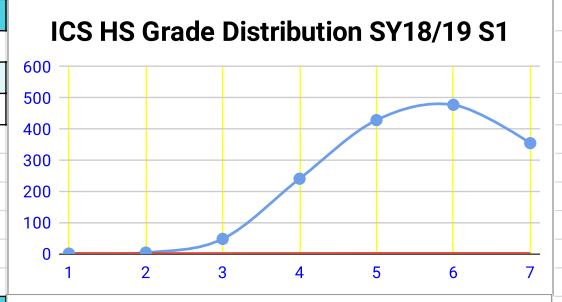

ICS HS Grade Distribution SY18/19 S1									
	1	2	3	4	5	6	7	Sum	Average
HS 1819 S1	0	3	47	240	428	477	354	1549	5.5
Percentage	0.0%	0.2%	3.0%	15.5%	27.6%	30.8%	22.9%