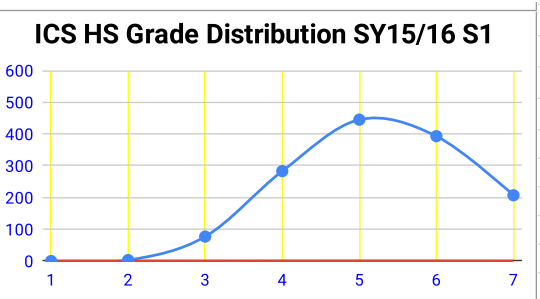

ICS HS Grade Distribution SY15/16 S1									
	1	2	3	4	5	6	7	Sum	Average
HS 1516 S1	0	3	77	283	445	393	207	1408	5.3
Percentage	0.0%	0.2%	5.5%	20.1%	31.6%	27.9%	14.7%