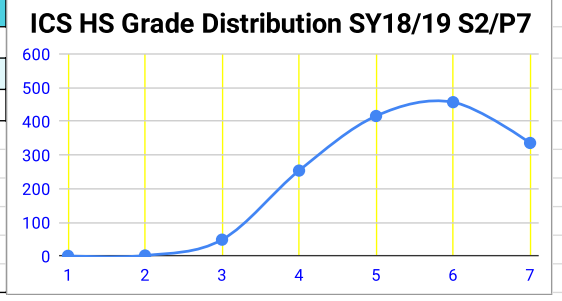

ICS HS Grade Distribution SY16/17 S1									
	1	2	3	4	5	6	7	Sum	Average
HS SY16/17 S1	4	13	114	295	451	490	245	1612	5.2
Percentage	0.2%	0.8%	7.1%	18.3%	28.0%	30.4%	15.2%		

ICS HS Grade Distribution SY16/17 S2									
	1	2	3	4	5	6	7	Sum	Average
HS SY16/17 S2	2	10	127	291	429	429	269	1557	5.2
Percentage	0.1%	0.6%	8.2%	18.7%	27.6%	27.6%	17.3%		

ICS HS Grade Distribution SY17/18 S1									
	1	2	3	4	5	6	7	Sum	Average
HS 1718 S1	1	6	91	272	463	475	260	1568	5.3
Percentage	0.1%	0.4%	5.8%	17.3%	29.5%	30.3%	16.6%		

ICS HS Grade Distribution SY17/18 S2									
	1	2	3	4	5	6	7	Sum	Average
HS 1718 S2	1	7	105	266	408	433	256	1476	5.3
Percentage	0.1%	0.5%	7.1%	18.0%	27.6%	29.3%	17.3%		

ICS HS Grade Distribution SY18/19 S1									
	1	2	3	4	5	6	7	Sum	Average
HS 1819 S1	0	3	47	240	428	477	354	1549	5.5
Percentage	0.0%	0.2%	3.0%	15.5%	27.6%	30.8%	22.9%		

ICS HS Grade Distribution SY18/19 S2/P7									
	1	2	3	4	5	6	7	Sum	Average
HS 1819 S2/P7	1	2	49	254	416	457	336	1515	5.5
Percentage	0.1%	0.1%	3.2%	16.8%	27.5%	30.2%	22.2%		