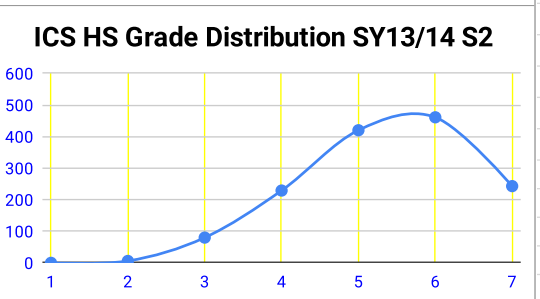

ICS HS Grade Distribution SY13/14 S1									
	1	2	3	4	5	6	7	Sum	Average
HS 1314 S1	0	7	84	281	505	402	194	1473	5.2
Percentage	0.0%	0.5%	5.7%	19.1%	34.3%	27.3%	13.2%		

ICS HS Grade Distribution SY13/14 S2									
	1	2	3	4	5	6	7	Sum	Average
HS 1314 S2	0	6	80	229	420	461	243	1439	5.4
Percentage	0.0%	0.4%	5.6%	15.9%	29.2%	32.0%	16.9%		

ICS HS Grade Distribution SY14/15 S1									
	1	2	3	4	5	6	7	Sum	Average
HS 1415 S1	0	12	91	356	462	435	176	1532	5.1
Percentage	0.0%	0.8%	5.9%	23.2%	30.2%	28.4%	11.5%		

ICS HS Grade Distribution SY14/15 S2									
	1	2	3	4	5	6	7	Sum	Average
HS 1415 S2	0	12	77	303	419	383	255	1449	5.3
Percentage	0.0%	0.8%	5.3%	20.9%	28.9%	26.4%	17.6%		