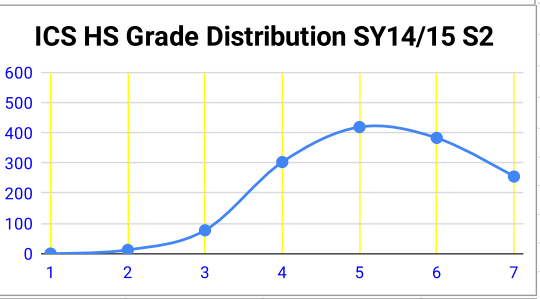

ICS HS Grade Distribution SY13/14 S1									
	1	2	3	4	5	6	7	Sum	Average
HS 1314 S1	0	7	84	281	505	402	194	1473	5.2
Percentage	0.0%	0.5%	5.7%	19.1%	34.3%	27.3%	13.2%		

ICS HS Grade Distribution SY13/14 S2									
	1	2	3	4	5	6	7	Sum	Average
HS 1314 S2	0	6	80	229	420	461	243	1439	5.4
Percentage	0.0%	0.4%	5.6%	15.9%	29.2%	32.0%	16.9%		

ICS HS Grade Distribution SY14/15 S1									
	1	2	3	4	5	6	7	Sum	Average
HS 1415 S1	0	12	91	356	462	435	176	1532	5.1
Percentage	0.0%	0.8%	5.9%	23.2%	30.2%	28.4%	11.5%		

ICS HS Grade Distribution SY14/15 S2									
	1	2	3	4	5	6	7	Sum	Average
HS 1415 S2	0	12	77	303	419	383	255	1449	5.3
Percentage	0.0%	0.8%	5.3%	20.9%	28.9%	26.4%	17.6%		