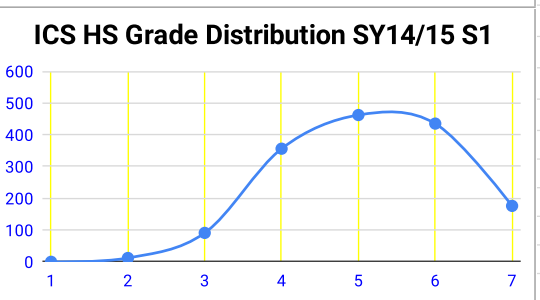

ICS HS Grade Distribution SY13/14 S1									
	1	2	3	4	5	6	7	Sum	Average
HS 1314 S1	0	7	84	281	505	402	194	1473	5.2
Percentage	0.0%	0.5%	5.7%	19.1%	34.3%	27.3%	13.2%		

ICS HS Grade Distribution SY13/14 S2									
	1	2	3	4	5	6	7	Sum	Average
HS 1314 S2	0	6	80	229	420	461	243	1439	5.4
Percentage	0.0%	0.4%	5.6%	15.9%	29.2%	32.0%	16.9%		

ICS HS Grade Distribution SY14/15 S1									
	1	2	3	4	5	6	7	Sum	Average
HS 1415 S1	0	12	91	356	462	435	176	1532	5.1
Percentage	0.0%	0.8%	5.9%	23.2%	30.2%	28.4%	11.5%		

ICS HS Grade Distribution SY14/15 S2									
	1	2	3	4	5	6	7	Sum	Average
HS 1415 S2	0	12	77	303	419	383	255	1449	5.3
Percentage	0.0%	0.8%	5.3%	20.9%	28.9%	26.4%	17.6%		