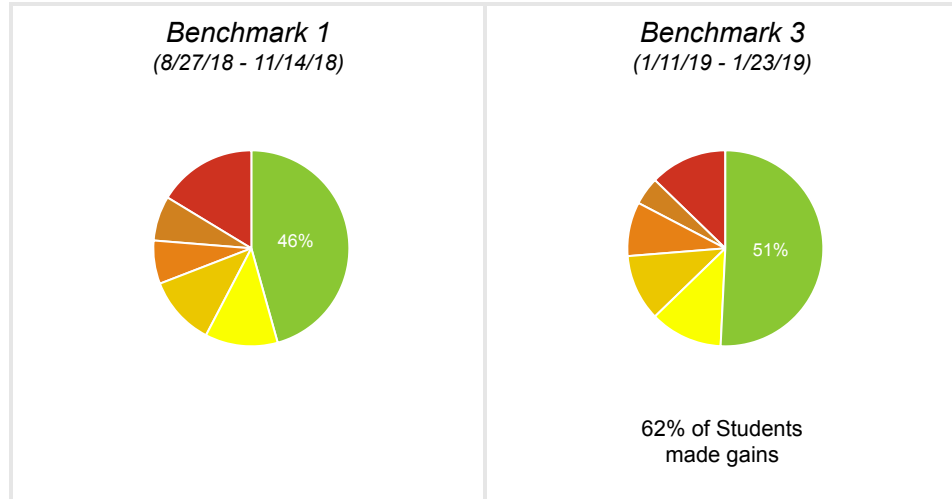

Jan 25, 2019 4:41PM

Site Benchmark Report

PROFICIENCY INDEX (Capacity & Efficiency)

Proficiency Level

At or Above Grade	46% (179)	51% (199)			
Below 1	12% (47)	12% (47)			
Below 2	11% (45)	11% (43)			
Below 3	7% (28)	9% (35)			
Below 4	7% (29)	5% (18)			
Below 5	16% (64)	13% (50)			
	392 Students				
	392 Students				
	Avg	% at Grade	Avg	% at Grade	Gain
Proficiency Level	9.6	46%	10.1	51%	+0.5
Comprehension Level	9.8	47%	10.2	52%	+0.4
Vocabulary Level	11.5	70%	12.0	80%	+0.5
Reading Rate	187.2	27%	200.6	31%	+13.4

MOTIVATION

Legend

- Volume
- Confidence
- ▲ Interest
- Value