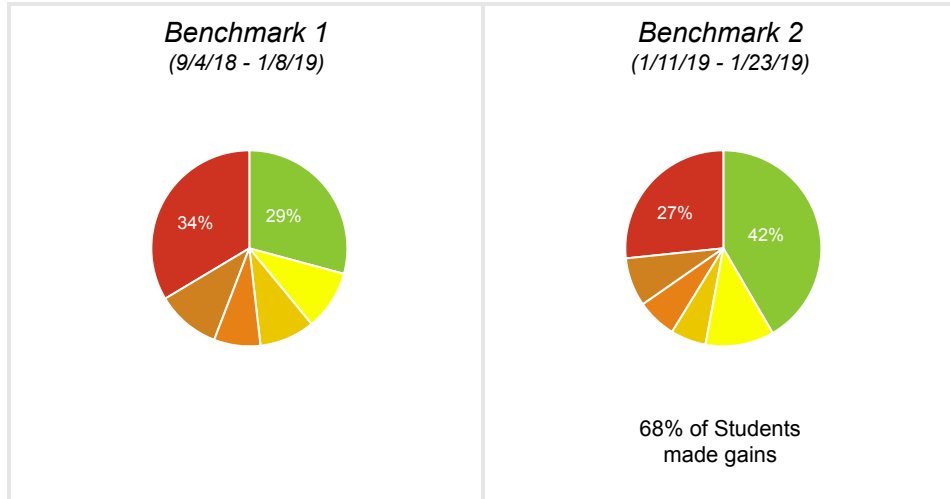

Jan 25, 2019 4:45PM

Site Benchmark Report

PROFICIENCY INDEX (Capacity & Efficiency)

Proficiency Level

| Proficiency Level | Benchmark 1 (9/4/18 - 1/8/19) | | Benchmark 2 (1/11/19 - 1/23/19) | | |
|---------------------|----------------------------------|-------------------|------------------------------------|-------------------|-------------|
| At or Above Grade | 29% (80) | | 42% (114) | | |
| Below 1 | 10% (27) | | 11% (31) | | |
| Below 2 | 9% (25) | | 6% (16) | | |
| Below 3 | 8% (21) | | 7% (18) | | |
| Below 4 | 11% (29) | | 8% (22) | | |
| Below 5 | 34% (92) | | 27% (73) | | |
| | 274 Students | | 274 Students | | |
| | Avg | % at Grade | Avg | % at Grade | Gain |
| Proficiency Level | 6.9 | 29% | 7.9 | 42% | +1.0 |
| Comprehension Level | 7.0 | 31% | 7.9 | 41% | +0.9 |
| Vocabulary Level | 9.5 | 58% | 10.2 | 65% | +0.7 |
| Reading Rate | 158.8 | 16% | 174.7 | 28% | +15.9 |

MOTIVATION

Legend

- Volume
- Confidence
- ▲ Interest
- Value