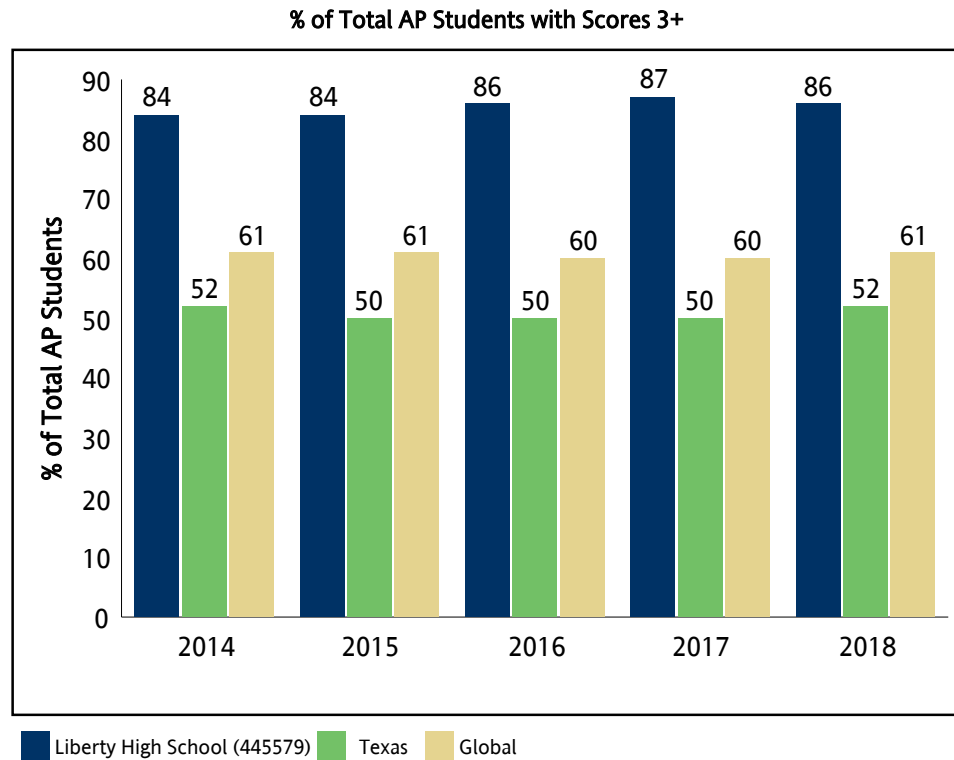

AP® Five-Year School Score Summary (2018)

This report shows five years of data at the school, state and global levels. On the first page, a graph illustrates the year-over-year change in the percentage of AP students with scores of 3 or higher, next to a table that provides the overall total exams, total unique students and both the number and percentage of AP students with one or more scores of 3 or higher. On subsequent pages, the report provides subject-specific summary data by year: total exams, total exams by score and mean score.

✓ Data Updated Oct 26, 2018, Report Run Jan 30, 2019

Liberty High School (445579)

	2014	2015	2016	2017	2018
Liberty High School (445579)					
Total AP Students	825	829	923	924	954
Number of Exams	1,635	1,815	1,965	2,093	2,245
AP Students with Scores 3+	695	693	794	807	825
% of Total AP Students with Scores 3+	84.2	83.6	86.0	87.3	86.5
Texas					
Total AP Students	239,705	270,634	291,737	313,721	321,693
Number of Exams	437,148	510,619	547,751	590,634	603,324
AP Students with Scores 3+	125,200	135,197	145,851	156,747	166,235
% of Total AP Students with Scores 3+	52.2	50.0	50.0	50.0	51.7
Global					
Total AP Students	2,352,026	2,497,164	2,625,319	2,762,293	2,833,096
Number of Exams	4,199,454	4,516,044	4,741,566	5,006,273	5,145,977
AP Students with Scores 3+	1,442,136	1,515,264	1,583,115	1,666,078	1,737,319
% of Total AP Students with Scores 3+	61.3	60.7	60.3	60.3	61.3

“Success” on an AP Exam is defined as an exam score of 3 or higher, which represents the score point that research finds predictive of college success and college graduation. These findings have held consistent across the decades. One example of such a study comes from the National Center for Educational Accountability, which found that an AP Exam score, and a score of 3 or higher in particular, is a strong predictor of a student’s ability to persist in college and earn a bachelor’s degree.

The data in this report differs from other College Board reports, such as *The AP Cohort Data Report*, which tracks exams taken by seniors throughout their time in high school (cohort-based) and includes public school data only.