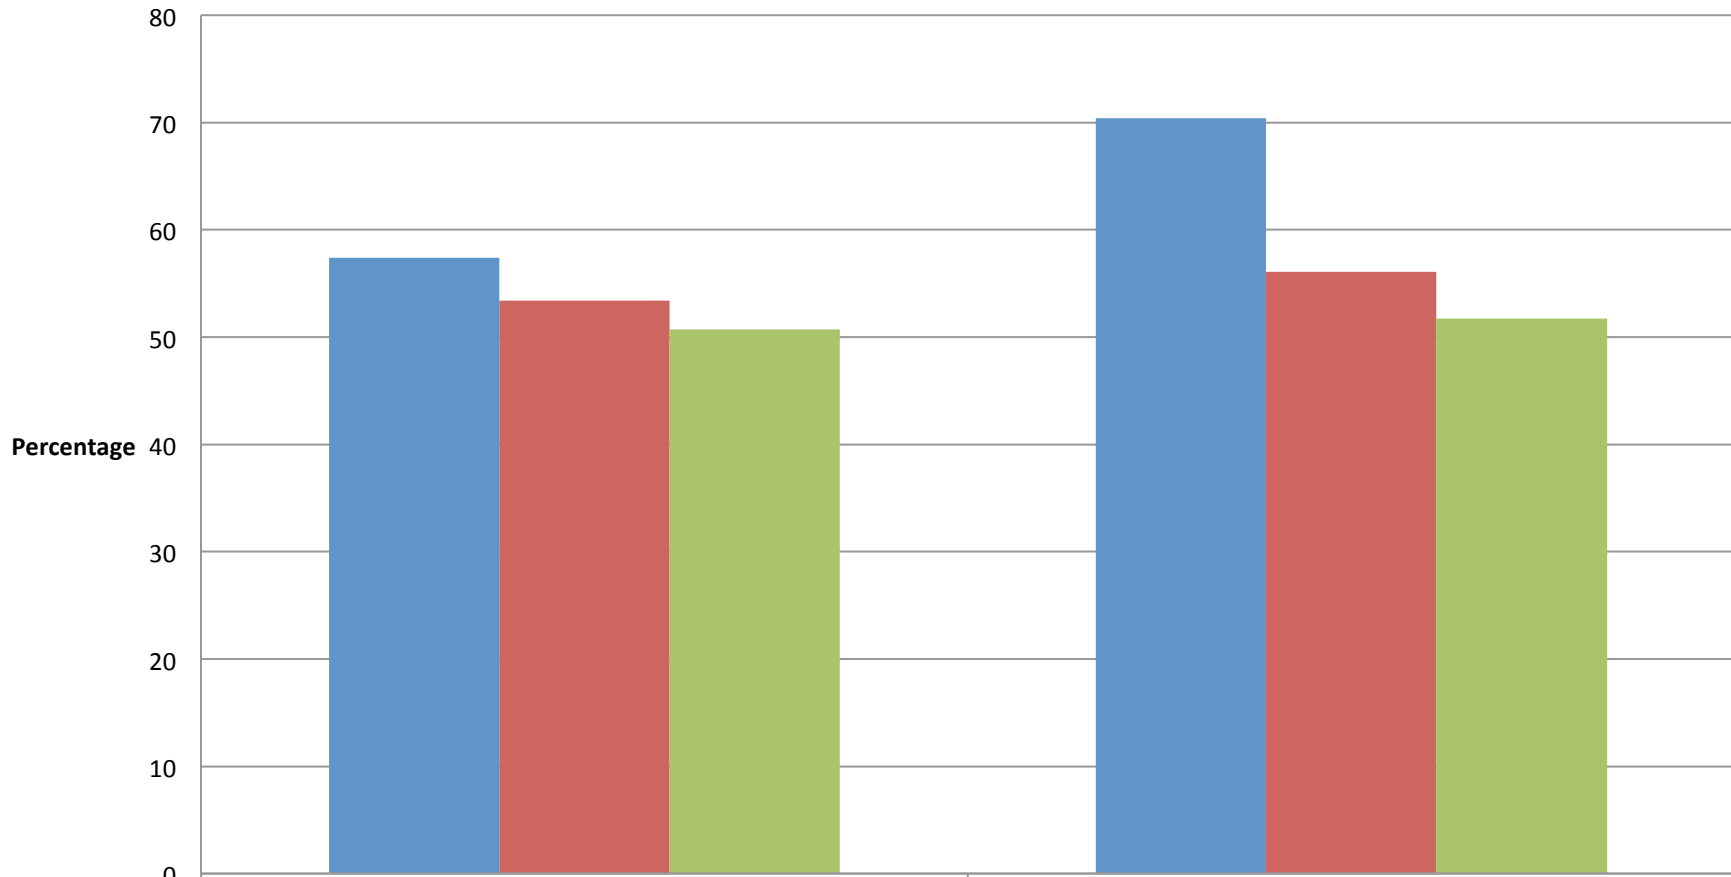

## Raymore Elementary Grade 4 Math Adv & Prof %

	2013-2014	2014-2015
Raymore	57.4	70.4
District	53.4	56.1
State	50.7	51.7