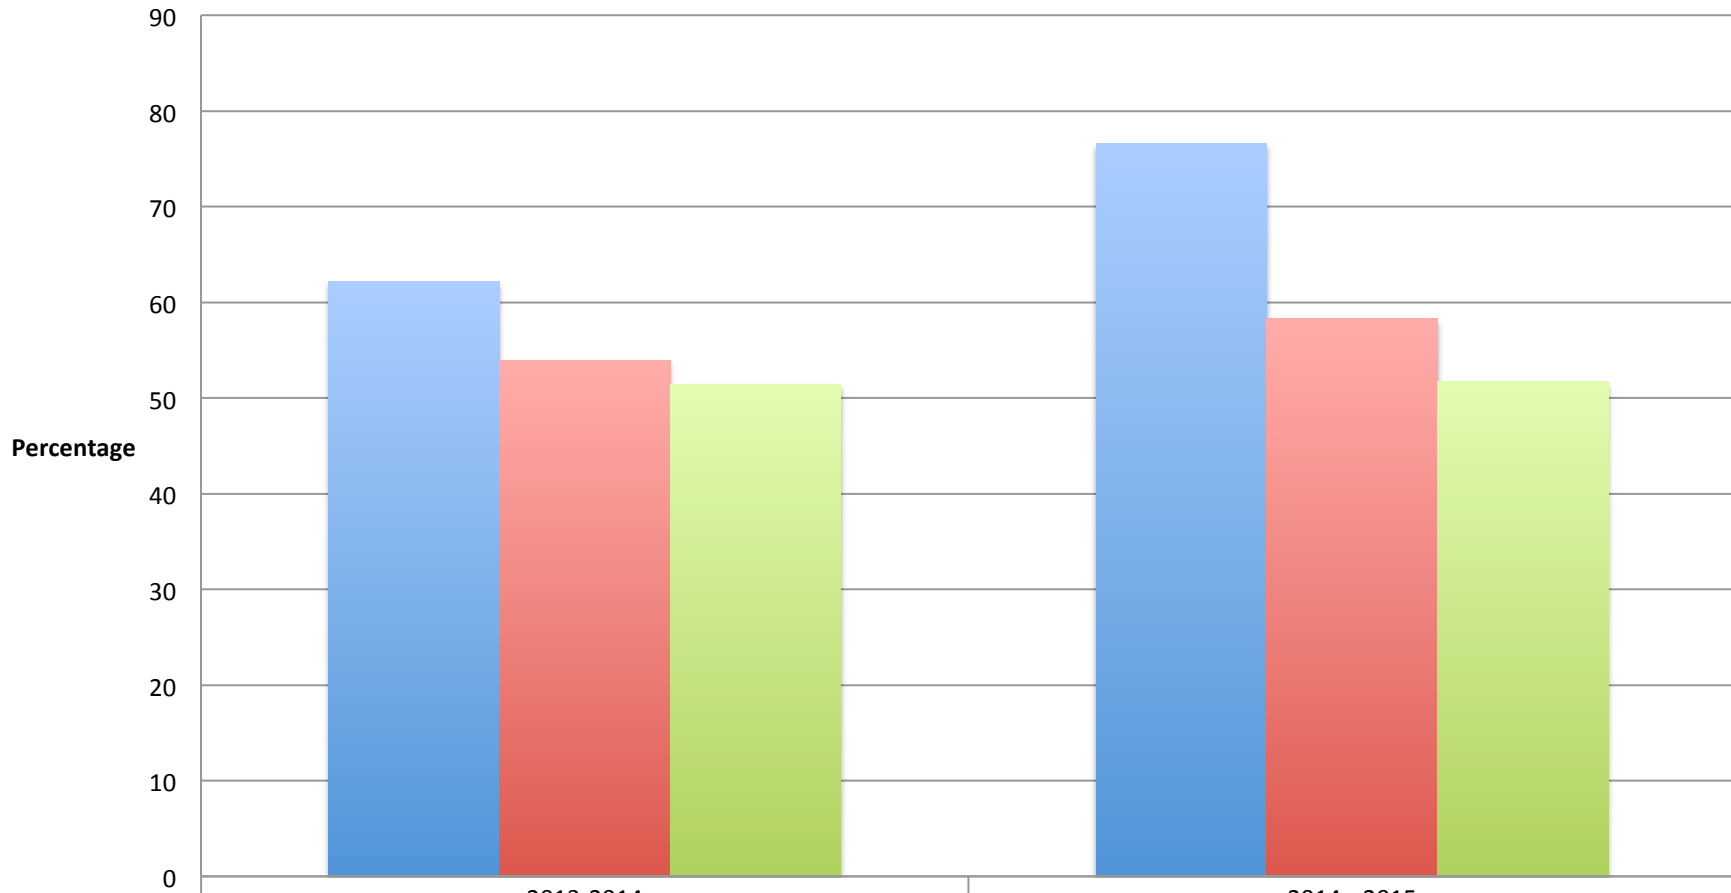

## Raymore Elementary Grade 3 Math Adv & Prof %

	2013-2014	2014-2015
Raymore	62.2	76.6
District	53.9	58.3
State	51.4	51.7