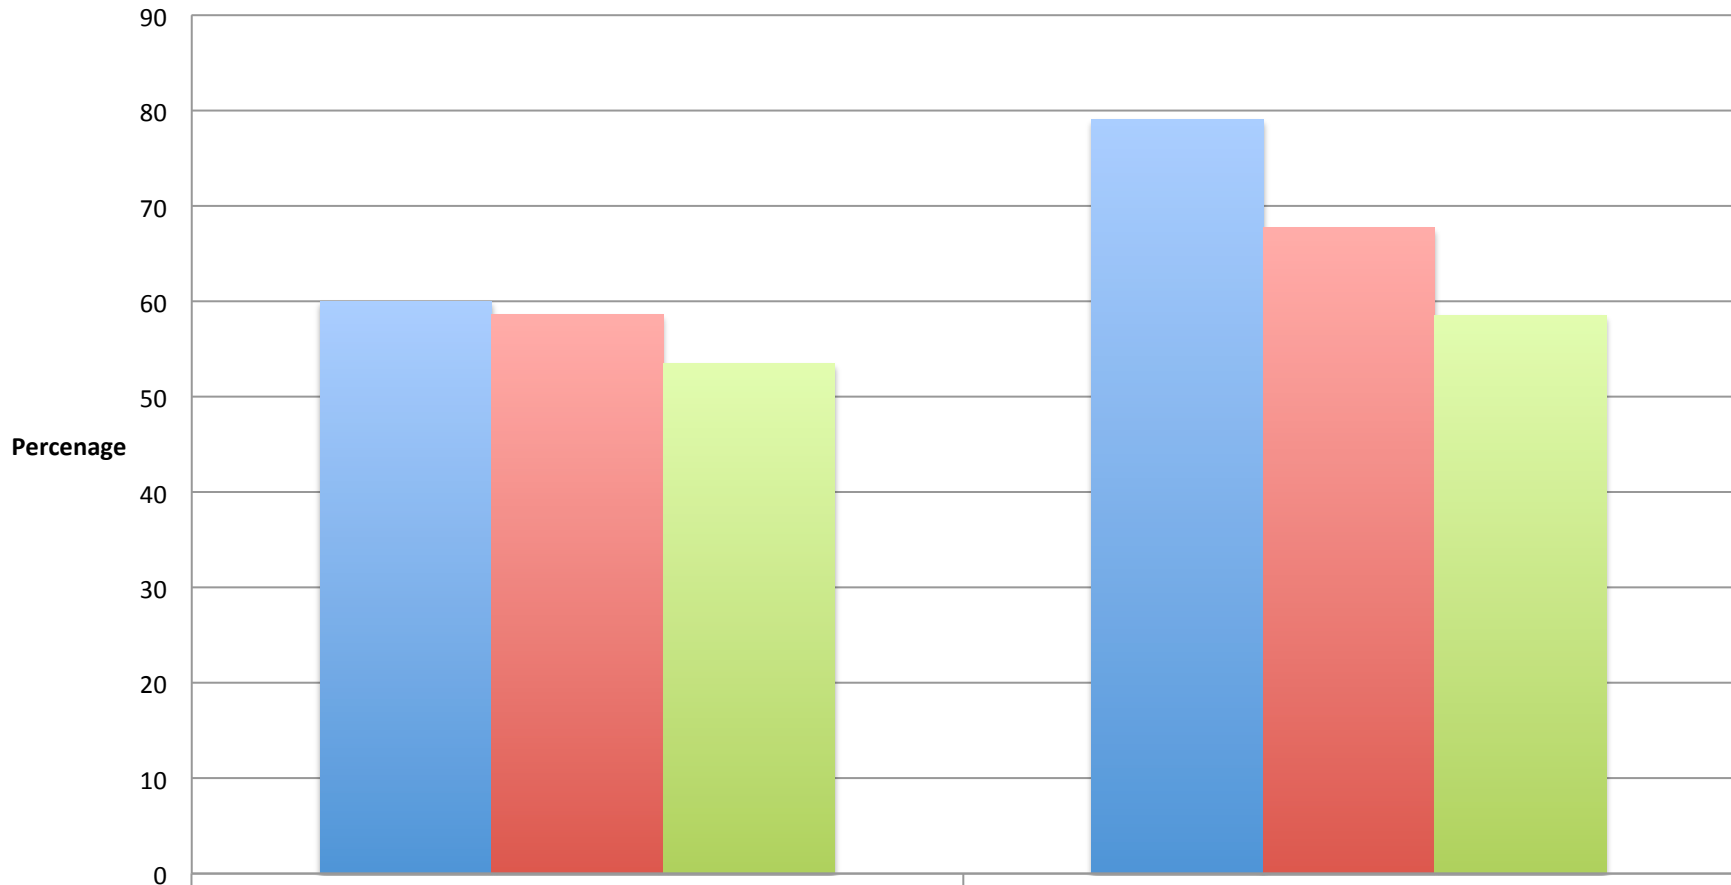

## Raymore Elementary Grade 4 ELA Adv & Prof %

	2013-2014	2014-2015
Raymore	60	79.1
District	58.6	67.7
State	53.5	58.5