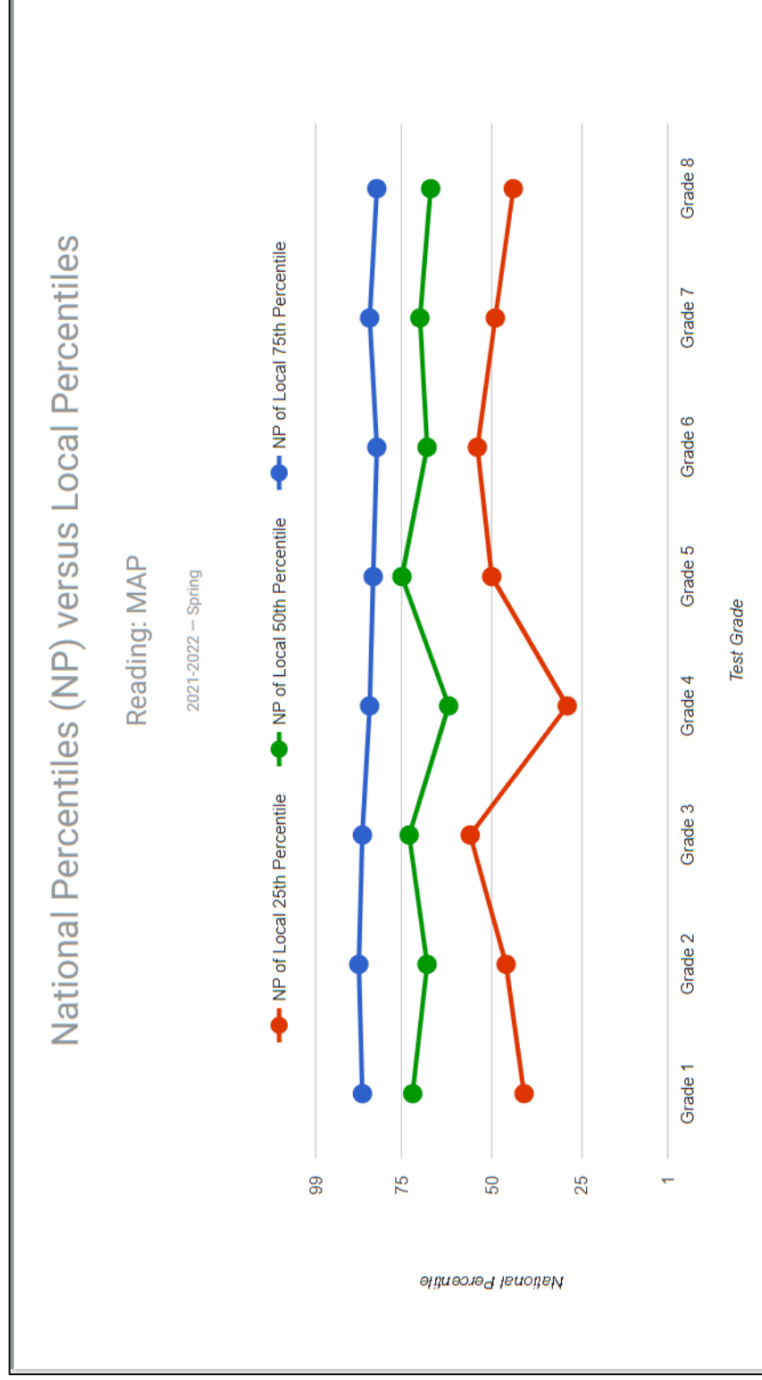

National Percentiles – MAP Reading Spring 2022

Test Grade	NP of Local 25th Percentile ▲	NP of Local 50th Percentile	NP of Local 75th Percentile	Student Count
All Selected	47	70	84	750